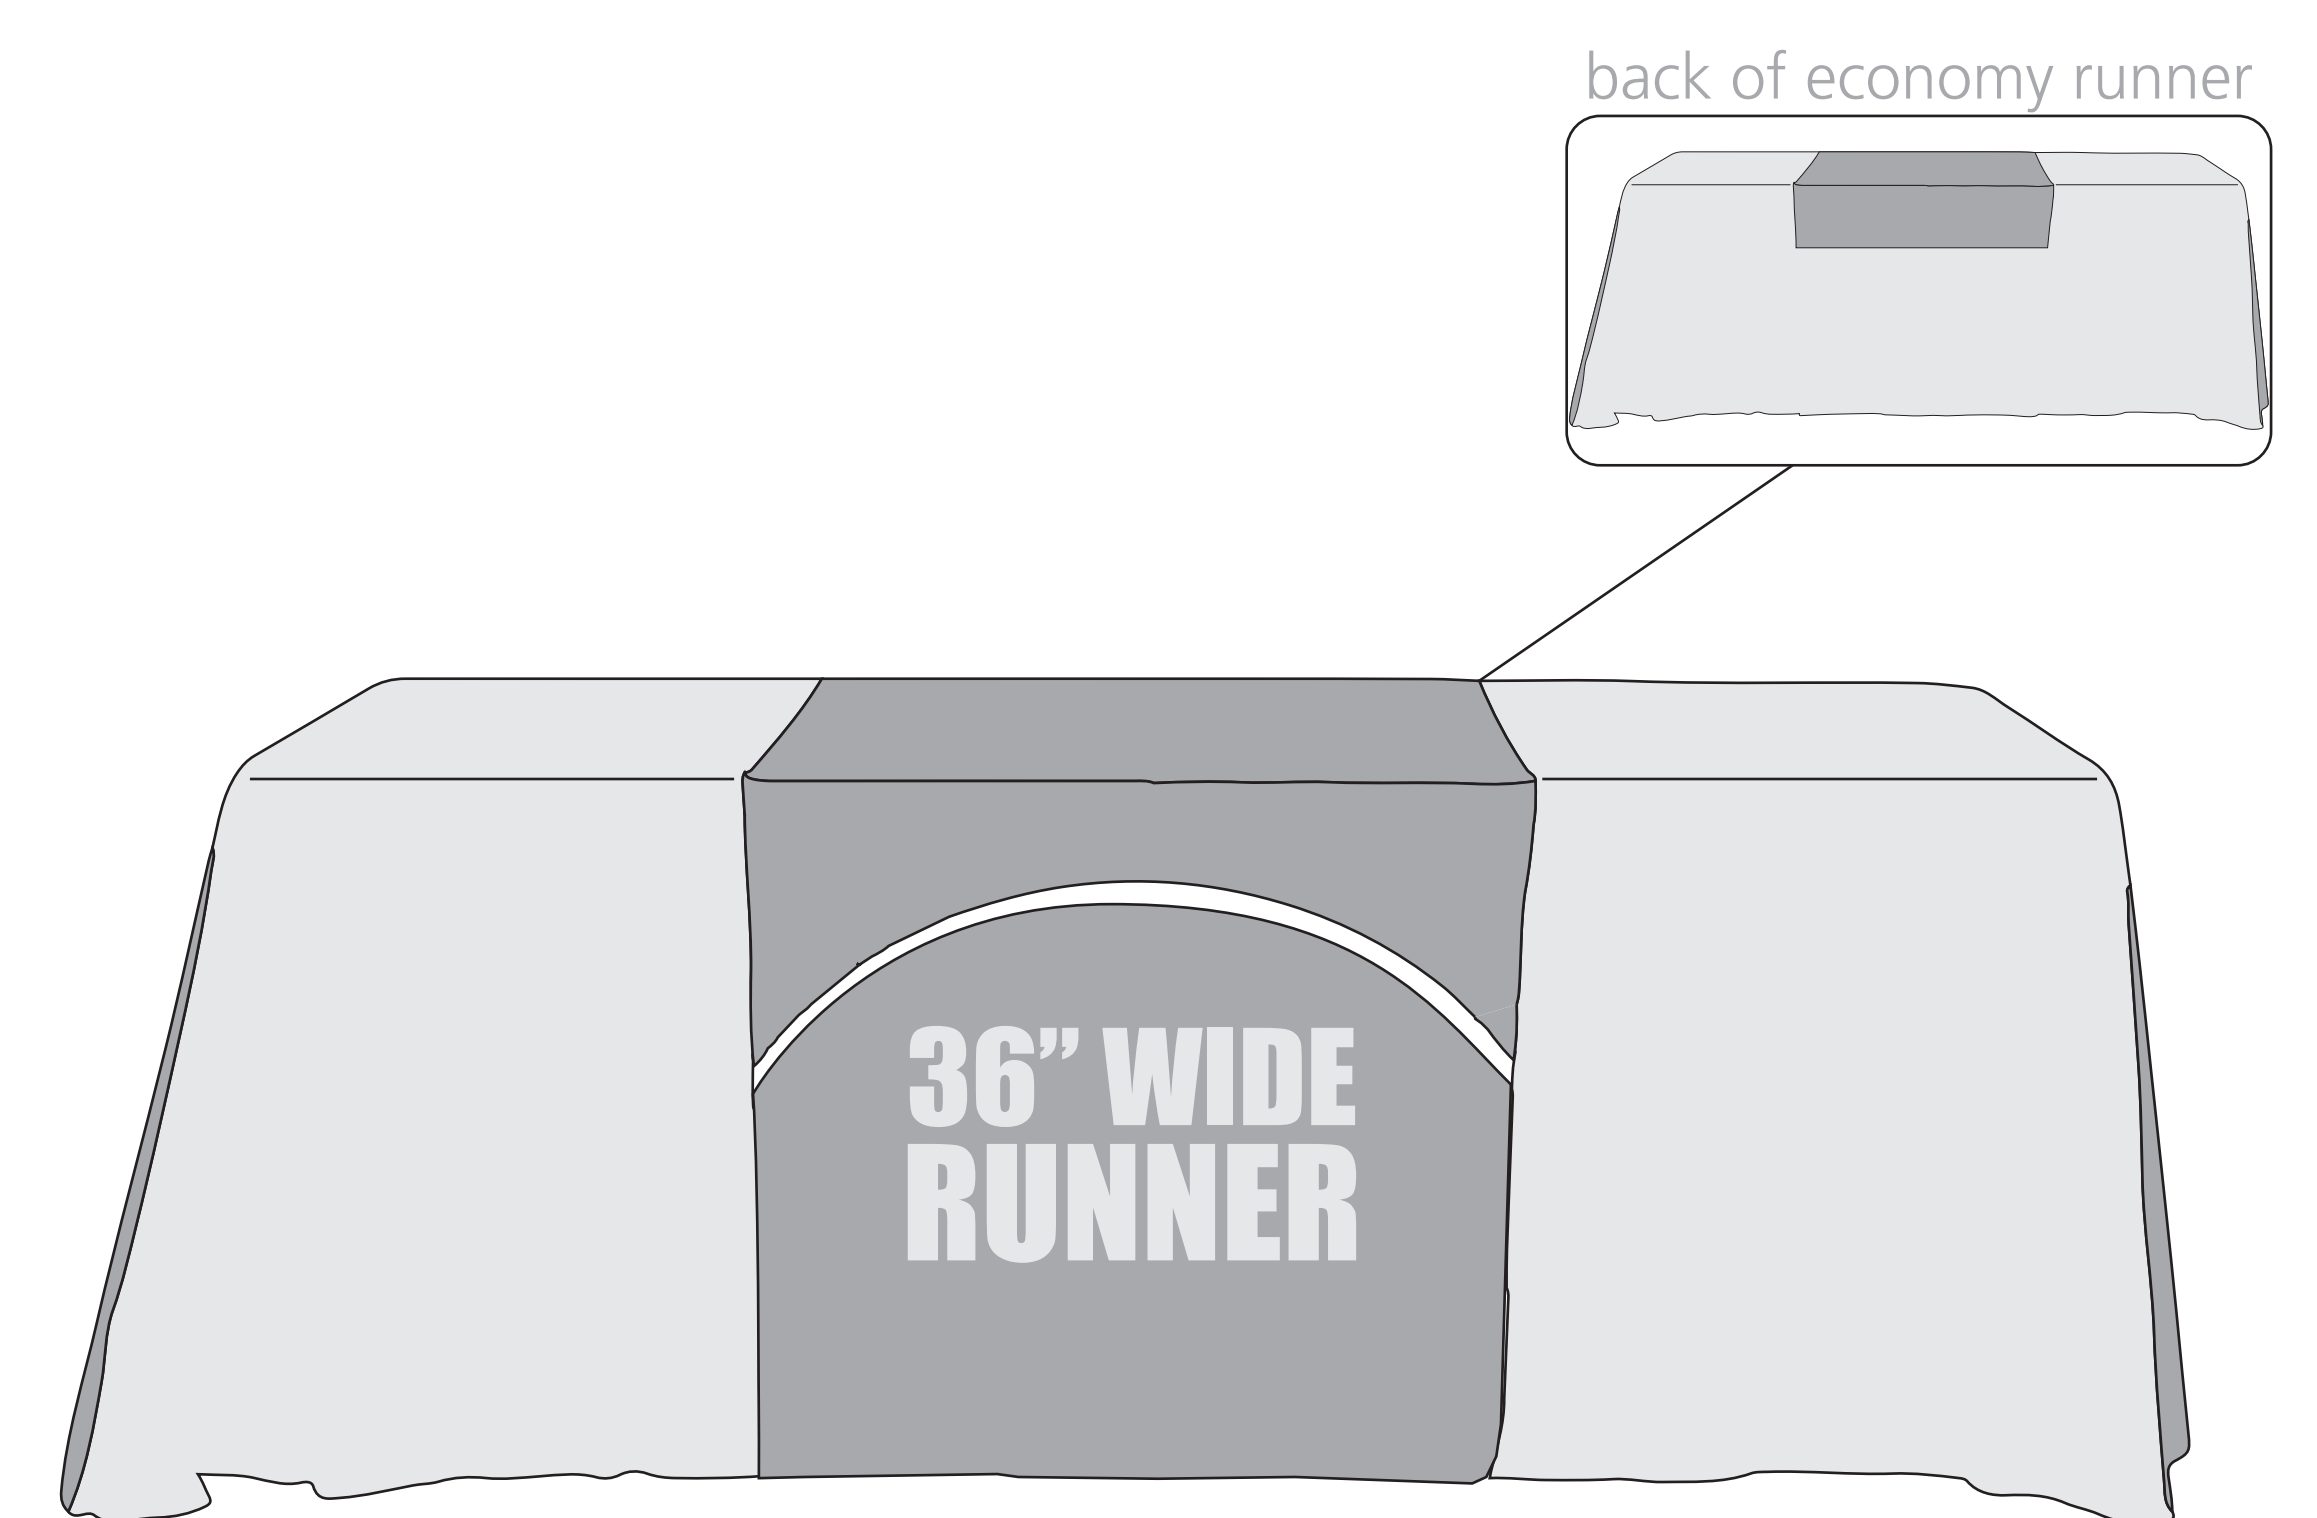

6.25" folds
over back

Table Runners: 36" Economy

Total Graphic Area: 36"w X 62.75"h
Front Visual Area: 32"w X 23.5"h (approx.)

DO NOT design any critical elements
(text, logos, etc.) within 2" of the edge.
Graphic will be heat sealed on all edges.

This template is designed for a
standard height table - 30"h

General Art Guidelines:

- CMYK Color Mode
- All Solid Coated Pantone colors should be called out in the art as spot colors
- Embed all images and support files
- Resolution must be 100-120 ppi
- All fonts must be created to outlines
- Do not scale artboard
- Background color/images must bleed to the edge of artboard
- Do not use spot colors from template in your artwork as they will not print

TOP

RECOMMENDED
FRONT VISUAL AREA

trim/heat sealed line