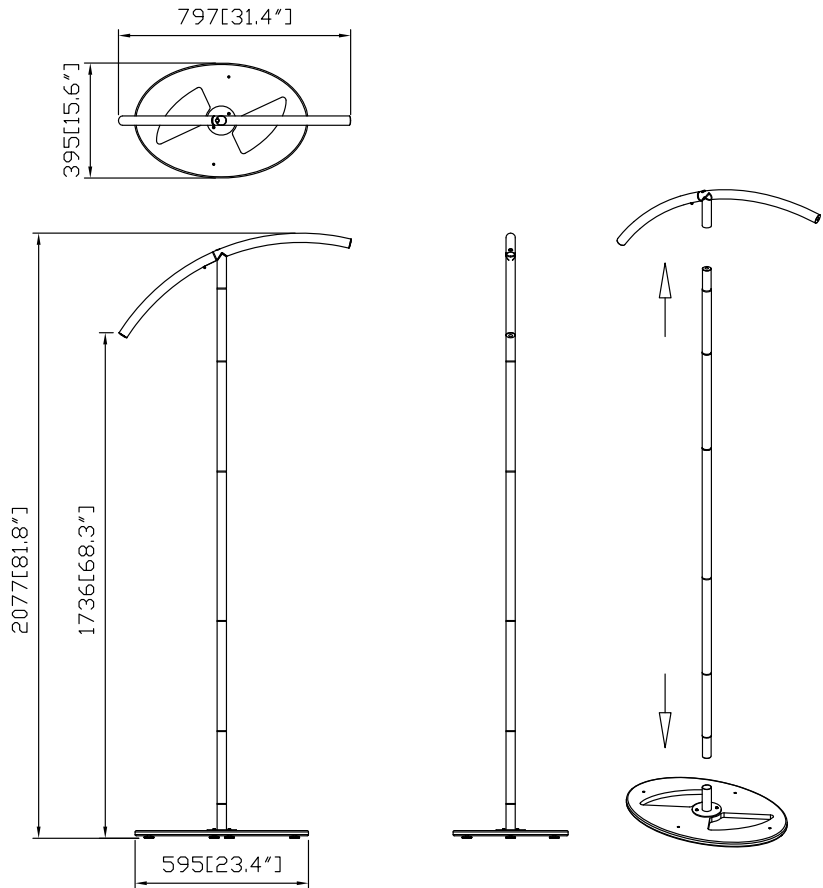

BRANDCUSI®
BANNER STANDS

BRC-H-BRCR

Hardware												Graphics		Accessories			Shipping Case			Option		
BRC-H-BRCR	1											Single or Double-sided				CA900						
												None				CA500						
												Complete				NYLON BAG						
												Split-ship										
No.	Quantity	Confirm	No.	Quantity	Confirm	No.	Quantity	Confirm	No.	Quantity	Confirm	Confirm	No.	Quantity	Confirm	No.	Quantity	Confirm	No.	Quantity	Confirm	

BRC-H-MBRCR

Hardware												Graphics		Accessories			Shipping Case			Option		
BRC-H-MBRCR	1											Single or Double-sided				CA900						
												None				CA500						
												Complete				NYLON BAG						
												Split-ship										
No.	Quantity	Confirm	No.	Quantity	Confirm	No.	Quantity	Confirm	No.	Quantity	Confirm	Confirm	No.	Quantity	Confirm	No.	Quantity	Confirm	No.	Quantity	Confirm	

BRC-H-BRAN

Hardware												Graphics		Accessories			Shipping Case			Option		
BRC-H-BRAN	1												Single or Double-sided				CA900					
													None				CA500					
													Complete				NYLON BAG					
													Split-ship									
No.	Quantity	Confirm	No.	Quantity	Confirm	No.	Quantity	Confirm	No.	Quantity	Confirm		Confirm	No.	Quantity	Confirm	No.	Quantity	Confirm	No.	Quantity	Confirm