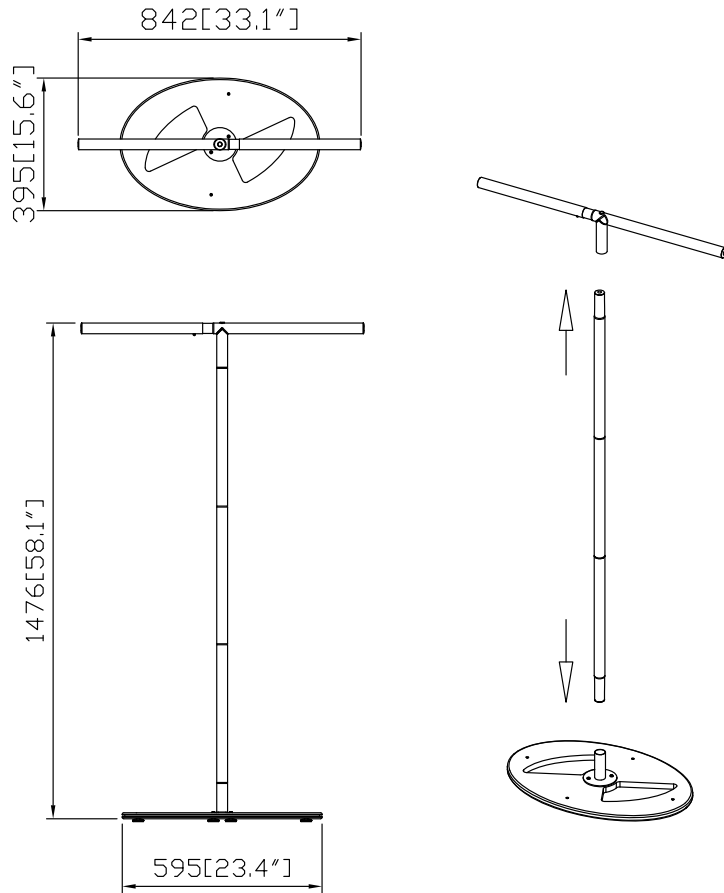

BRC-H-MBRST

Hardware												Graphics		Accessories			Shipping Case			Option		
BRC-H-MBRST	1											Single or Double-sided				CA900						
												None				CA500						
												Complete				NYLON BAG						
												Split-ship										
No.	Quantity	Confirm	No.	Quantity	Confirm	No.	Quantity	Confirm	No.	Quantity	Confirm		Confirm	No.	Quantity	Confirm	No.	Quantity	Confirm	No.	Quantity	Confirm