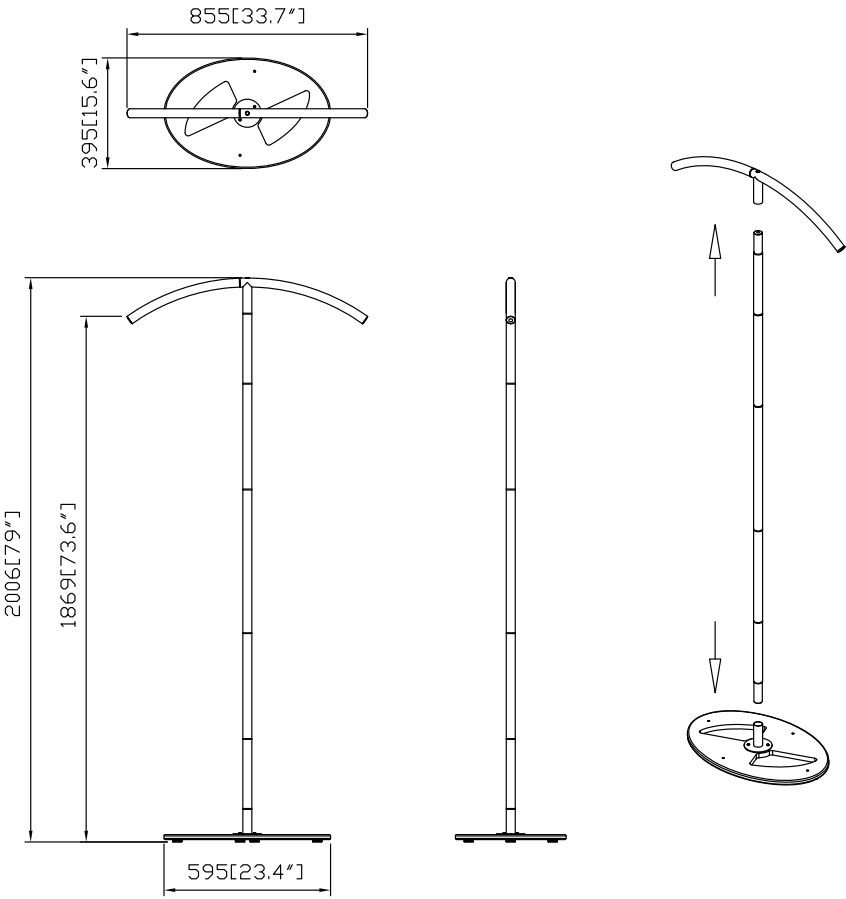

BRANDCUSI®
BANNER STANDS

BRC-H-BRCR

Hardware												Graphics		Accessories			Shipping Case			Option		
BRC-H-BRCR	1											Single or Double-sided				CA900						
												None				CA500						
												Complete				NYLON BAG						
												Split-ship										
No.	Quantity	Confirm	No.	Quantity	Confirm	No.	Quantity	Confirm	No.	Quantity	Confirm	Confirm	No.	Quantity	Confirm	No.	Quantity	Confirm	No.	Quantity	Confirm	

BRC-H-MBRCR

Hardware												Graphics		Accessories			Shipping Case			Option		
BRC-H-MBRCR	1											Single or Double-sided				CA900						
												None				CA500						
												Complete				NYLON BAG						
												Split-ship										
No.	Quantity	Confirm	No.	Quantity	Confirm	No.	Quantity	Confirm	No.	Quantity	Confirm	Confirm	No.	Quantity	Confirm	No.	Quantity	Confirm	No.	Quantity	Confirm	