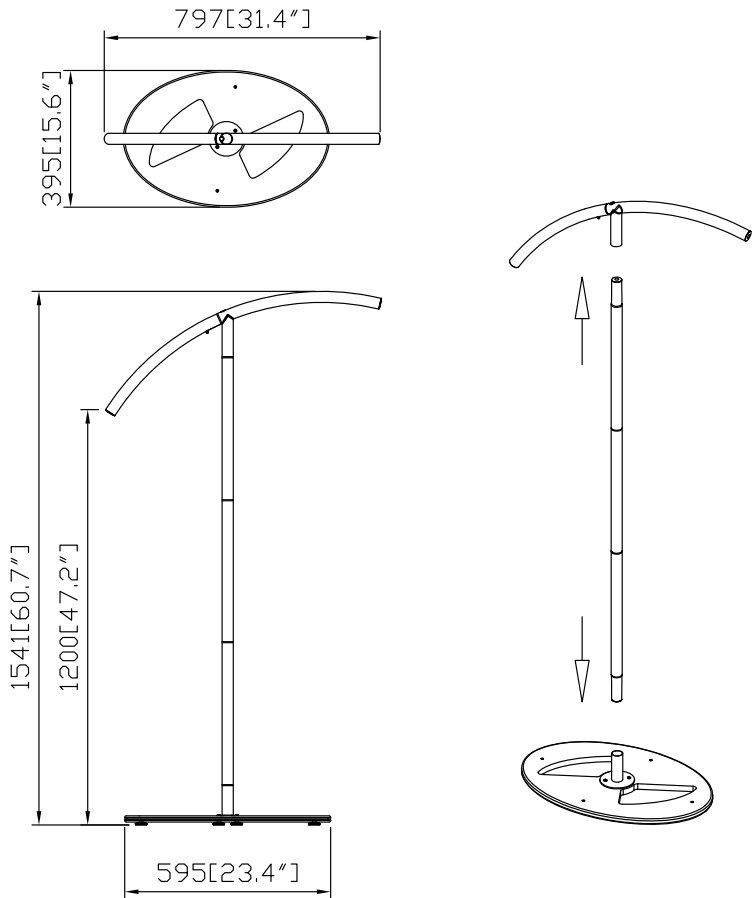

BRC-H-MBRAN

Hardware												Graphics		Accessories			Shipping Case			Option		
BRC-H-MBRAN	1											Single or Double-sided				CA900						
												None				CA500						
												Complete				NYLON BAG						
												Split-ship										
No.	Quantity	Confirm	No.	Quantity	Confirm	No.	Quantity	Confirm	No.	Quantity	Confirm	Confirm	No.	Quantity	Confirm	No.	Quantity	Confirm	No.	Quantity	Confirm