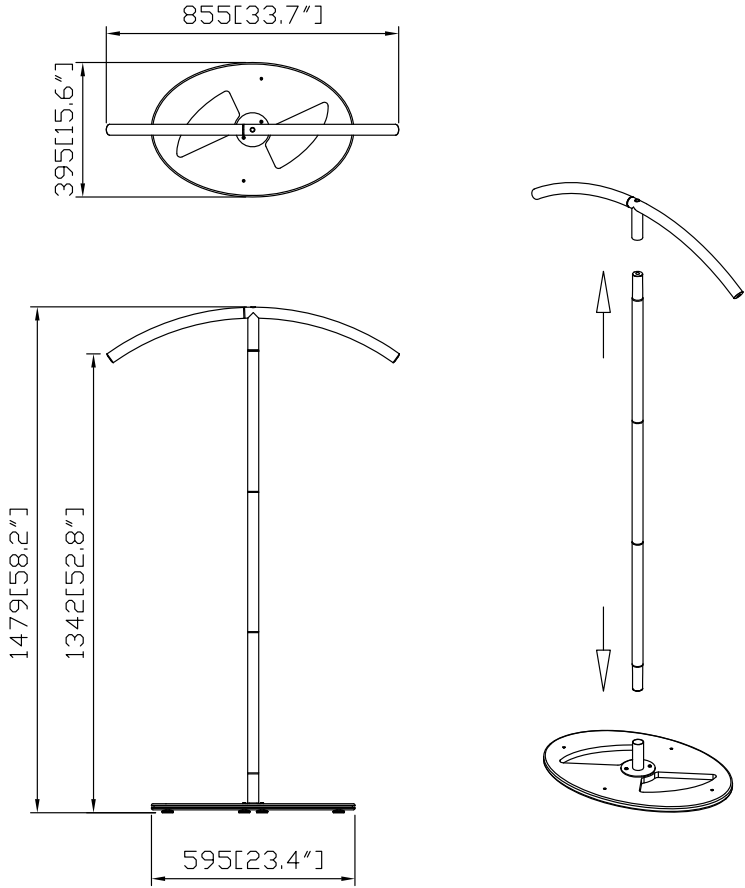

BRANDCUSI®
BANNER STANDS

BRC-H-BRCR

Hardware												Graphics		Accessories			Shipping Case			Option		
BRC-H-BRCR	1											Single or Double-sided				CA900						
												None				CA500						
												Complete				NYLON BAG						
												Split-ship										
No.	Quantity	Confirm	No.	Quantity	Confirm	No.	Quantity	Confirm	No.	Quantity	Confirm	Confirm	No.	Quantity	Confirm	No.	Quantity	Confirm	No.	Quantity	Confirm	

BRC-H-MBRCR

Hardware												Graphics		Accessories			Shipping Case			Option		
BRC-H-MBRCR	1											Single or Double-sided				CA900						
												None				CA500						
												Complete				NYLON BAG						
												Split-ship										
No.	Quantity	Confirm	No.	Quantity	Confirm	No.	Quantity	Confirm	No.	Quantity	Confirm	Confirm	No.	Quantity	Confirm	No.	Quantity	Confirm	No.	Quantity	Confirm	