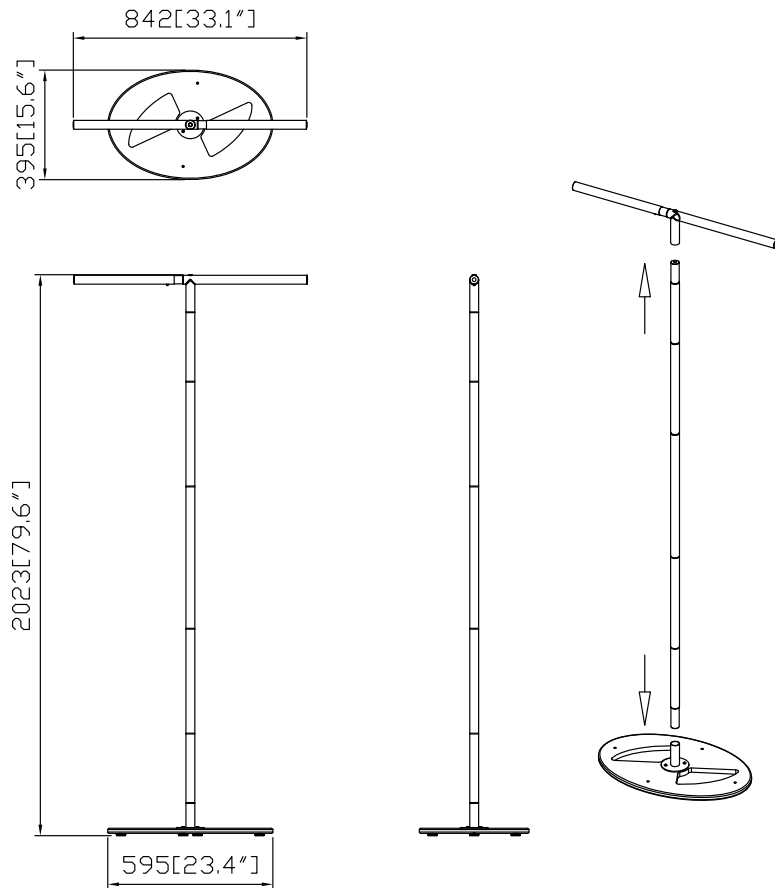

BRC-H-BRST

Hardware												Graphics		Accessories			Shipping Case			Option				
BRC-H-BRST	1											Single or Double-sided				CA900								
												None				CA500								
												Complete				NYLON BAG								
												Split-ship												
No.	Quantity	Confirm	No.	Quantity	Confirm	No.	Quantity	Confirm	No.	Quantity	Confirm	Confirm	No.	Quantity	Confirm	No.	Quantity	Confirm	No.	Quantity	Confirm	No.	Quantity	Confirm