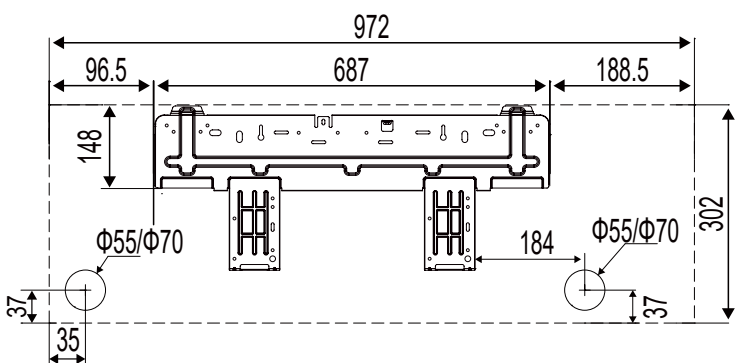

Mono-split : SMVH18B-4A2A3NG (18000 Btu)