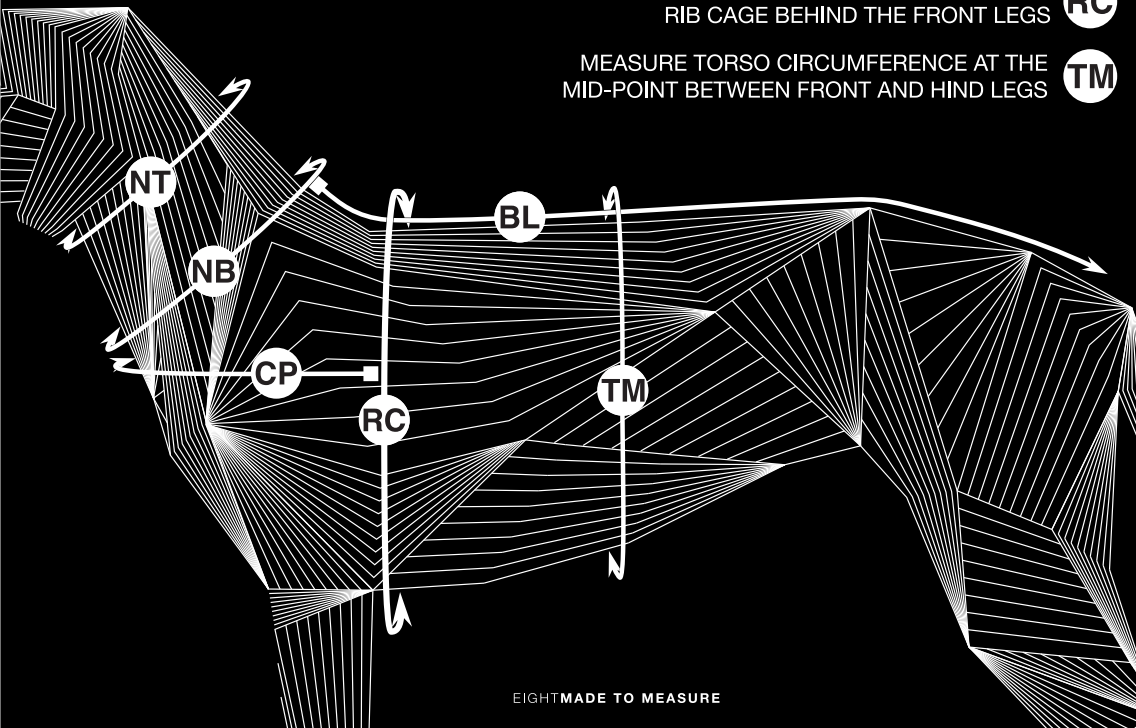

## KNOW YOUR SIZE.

USE A TAPE MEASURE OR STRING AND A RULER.

MEASURE FROM THE BASE OF THE NECK TO THE BASE OF THE TAIL

BL

MEASURE THE NARROWEST CIRCUMFERENCE TYPICALLY CLOSE TO THE HEAD

NT

MEASURE THE WIDEST CIRCUMFERENCE TYPICALLY CLOSE TO THE BODY

NB

MEASURE ACROSS THE CHEST UP TO MEASUREMENT POINT RC

CP

MEASURE THE CIRCUMFERENCE OF THE RIB CAGE BEHIND THE FRONT LEGS

RC

MEASURE TORSO CIRCUMFERENCE AT THE MID-POINT BETWEEN FRONT AND HIND LEGS

TM

EIGHTMADE TO MEASURE

SIZE

**4** **20 - 30 KG**  
LARGE

VIZSLA  
STANDARD POODLE  
CHOW CHOW  
MALINOIS

SIZE

**5** **30 KG +**  
X-LARGE

GERMAN SHEPHERD  
ROTTWEILER  
DOBERMAN  
GOLDEN RETRIEVER

SIZE

	BL	NB	TM
	BACK LENGTH	NECK BASE	TORSO MID
1	21-36 CM	18-30 CM	30-41 CM
2	32-42 CM	26-36 CM	35-50 CM
3	42-54 CM	35-47 CM	45-64 CM
4	52-64 CM	42-59 CM	59-80 CM
5	60-80 CM	50-67 CM	70-94 CM