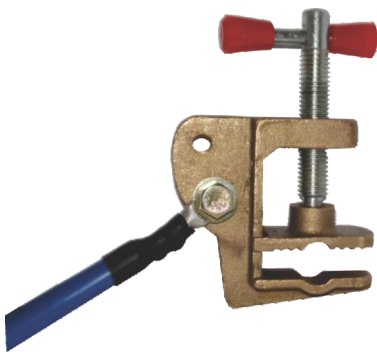

Shunt Cables for use with Plumb Guard

Model: Shunt Cable - Screw Clamps

Shunt Cables with Insulated Screw Clamps

- Maximum pipe size 32mm
- Pipes over 40mm diameter - use the shunt cable with the Earth Bridging Plate kit (see product Bridging Plate kit)
- All rated at 200 amps
- With Test-Tag
- Optional Zip-up carry bag (as in picture)
- Cables available in various lengths - made to order
- Lengths: 1, 1.5, 2, 5, 10, 15 & 20 meter

Screw Clamp detail

Clamp shown attached to Earth Bridging Plate