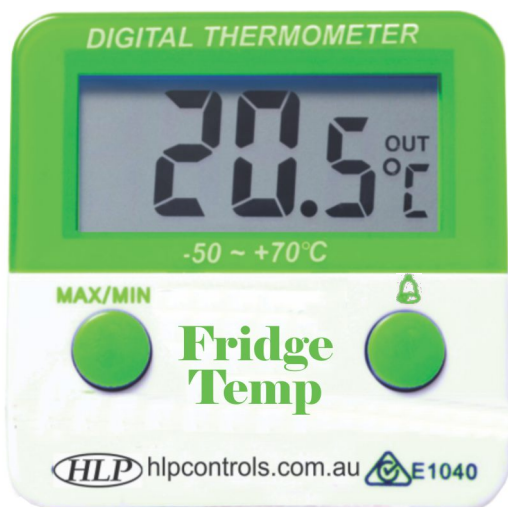

Fridge / Freezer Temp Display

Model: Fridge Temp

Digital Temperature Display with Wired Temp Sensor

The Fridge Temp is an extremely versatile digital display thermometer with a temperature sensor on external cable.

This unit can be used to monitor & display the temperature of fridges or freezers, or ambient room or outside temperature.

Featuring a Max/Min (maximum & minimum) memory the Fridge Temp can be used to check on storage temperature of items overnight or over the weekend. Perfect for food fridges and freezers, in retail, wholesale, aged care, school canteens, child care, etc. Loud audible alarm.

SPECIFICATIONS

Probe Temp Range -50°C up to 70°C

Accuracy ±0.6°C

Battery 1 x AAA (included)

Cable Length 2 Meters

Size 63 x 63 x 14

Digital Display 20 x 45mm