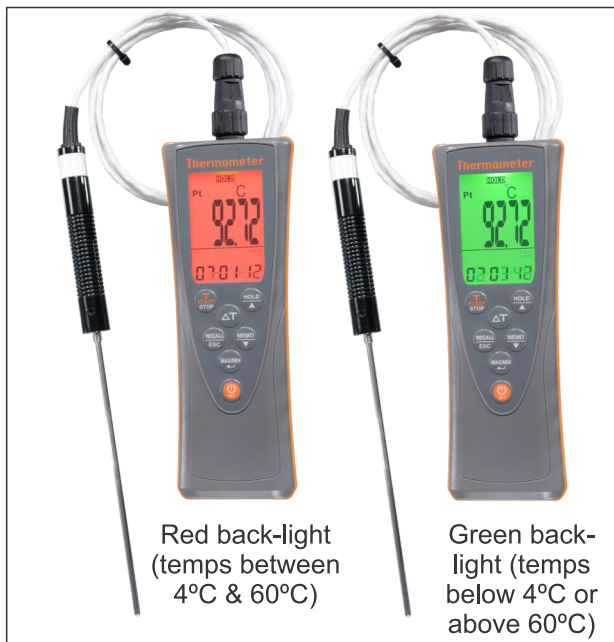

High Accuracy RTD Probe Thermometer

Model: AZ88213

Highly accurate with PT100 RTD spear type probe

- Waterproof Thermometer;
- RTD Type so Highly Accurate;
- Supplied with 1 x Food Grade Stainless Steel Spear Type Probe PT100 with clip.
- It can also be ordered with 'Made to Measure' Probes to suit your application.
- Hard carry case included

Features:

- Data Hold
- Minimum, Maximum and Differential Temperature
- Large backlit display-Green/Red dual colour to indicate temp hazards
- High Temperature alarm threshold programmable
- Countdown timer function
- Serial Numbered
- Non-sleep function
- °C ~°F Switchable

SPECIFICATIONS

Waterproof	IP67
Temp range	-100°C up to +300°C (with appropriate probe)
Accuracy	±0.15°C
Resolution	0.01°C
Data update	1 second time intervals
Probe	150mm RTD food grade stainless steel Max 300°C
Cable	1 meter