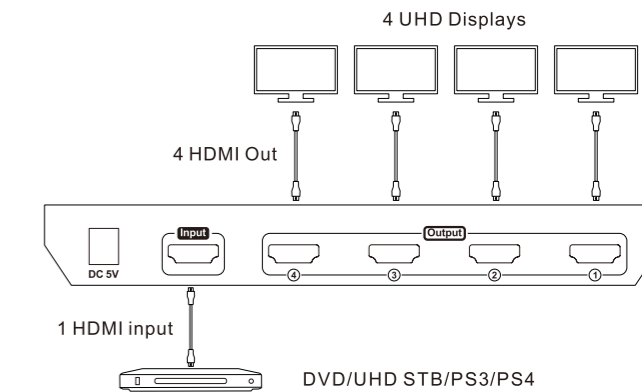

Packing List:

- 1*HDMI Splitter
- 1*DC 5V/12V Power adapter
- 1*User's manual

1x2(A1U) Panel Description:

- 1 DC 5V input
- 2 HDMI input
- 3 HDMI output
- 4 Output status
- 5 Power status
- 6 EDID mode adjust button

EDID mode:
 1) Only LED 1 is blinking: Low resolution display is priority.
 2) Only LED 2 is blinking: Compliant with 4K and 1080p display.
 3) LED 1 and LED 2 are blinking: Output 1 is priority.

1x2(A1U) Connection Diagram:

1x4(A1U) Panel Description:

- 1 DC 5V input
- 2 HDMI input
- 3 EDID mode adjust button
- 4 Output status
- 5 HDMI output
- 6 Input status
- 7 Power switch
- 8 Power status

EDID mode: Same as described in 1x2(A1U) splitter

1x4(A1U) Connection Diagram:

1X8 Panel Description :

1X8 Connection Diagram :

1X16 Panel Description :

1X16 Connection Diagram :

Warranty Information:

We warrant this product as free of defects in material and workmanship for a period of one (1) year from the date of shipment. If during the period of warranty this product proves defective under normal use, we will repair or replace this product, provided that this product has not been subjected to mechanical, electrical, or other abuse or modifications. If it fails under conditions other than those covered will be repaired at the current price of parts and labor in effect at the time of repair. Such repairs are warranted for six (6) months from the day of reshipment to the buyer.