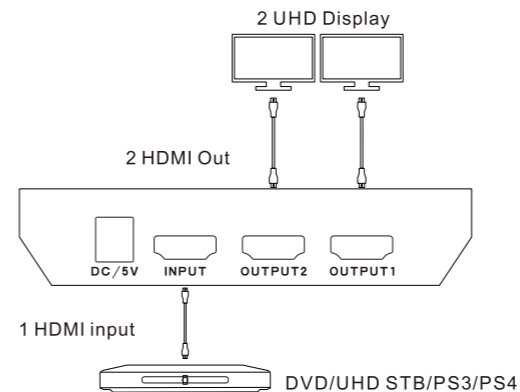

USER MANUAL

ENJOY THE VIVID WORLD

HDCP · HDR

Features:

- Distributes 1 Ultra HD A/V source to 2/4/8/16 Ultra HD displays
- Support up to 36 bit/pixel Deep Color
- Support smart EDID management, compatible with most of the HDMI source and displays
- Support LPCM 7.1, Dolby® TrueHD, Dolby Digital® Plus, and DTS-HD® Master Audio™
- HDCP 2.2 compliant
- 18 Gbps data rate
- Support HDR10 and Dolby Vision
- Support resolution up to 3840*2160@60Hz 4:4:4
- Available output 1080P@60Hz and 3840x2160@60Hz 4:4:4 for different resolution monitors at the same time

Packing List:

- 1*HDMI Splitter
- 1*DC 5V/12V Power adapter
- 1*User's manual

1x2(A1U) Panel Description:

- 1 DC 5V input
- 2 HDMI input
- 3 HDMI output
- 4 Output status
- 5 Power status
- 6 EDID mode adjust button

EDID mode:
 1) Only LED 1 is blinking: Low resolution display is priority.
 2) Only LED 2 is blinking: Compliant with 4K and 1080p display.
 3) LED 1 and LED 2 are blinking: Output 1 is priority.

1x2(A1U) Connection Diagram:

1x4(A1U) Panel Description:

- 1 DC 5V input
- 2 HDMI input
- 3 EDID mode adjust button
- 4 Output status
- 5 HDMI output
- 6 Input status
- 7 Power switch
- 8 Power status

EDID mode: Same as described in 1x2(A1U) splitter