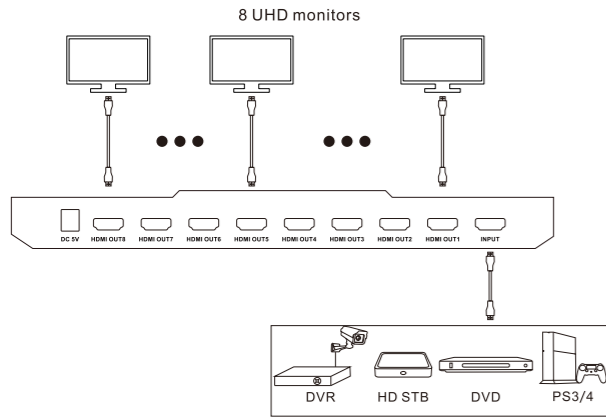

Packing List:

- 1*HDMI Splitter
- 1*DC 5V/12V Power adapter
- 1*User's manual

1x2(A1U) Panel Description:

- 1 DC 5V input
- 2 HDMI input
- 3 HDMI output
- 4 Output status
- 5 Power status
- 6 EDID mode adjust button

EDID mode:
 1) Only LED 1 is blinking: Low resolution display is priority.
 2) Only LED 2 is blinking: Compliant with 4K and 1080p display.
 3) LED 1 and LED 2 are blinking: Output 1 is priority.

1x2(A1U) Connection Diagram:

1x4(A1U) Panel Description:

- 1 DC 5V input
- 2 HDMI input
- 3 EDID mode adjust button
- 4 Output status
- 5 HDMI output
- 6 Input status
- 7 Power switch
- 8 Power status

EDID mode: Same as described in 1x2(A1U) splitter

1x4(A1U) Connection Diagram:

1X8 Panel Description :

1X8 Connection Diagram :

1X16 Panel Description :

1X16 Connection Diagram :

Warranty Information:

We warrant this product as free of defects in material and workmanship for a period of one (1) year from the date of shipment. If during the period of warranty this product proves defective under normal use, we will repair or replace this product, provided that this product has not been subjected to mechanical, electrical, or other abuse or modifications. If it fails under conditions other than those covered will be repaired at the current price of parts and labor in effect at the time of repair. Such repairs are warranted for six (6) months from the day of reshipment to the buyer.