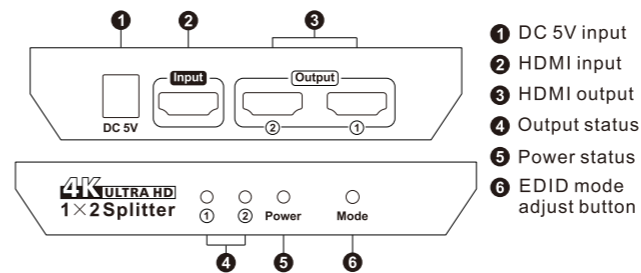

USER MANUAL

ENJOY THE VIVID WORLD

HDCP · HDR

Features:

- Distributes 1 Ultra HD A/V source to 2/4/8/16 Ultra HD displays
- Support up to 36 bit/pixel Deep Color
- Support smart EDID management, compatible with most of the HDMI source and displays
- Support LPCM 7.1, Dolby® TrueHD, Dolby Digital® Plus, and DTS-HD® Master Audio™
- HDCP 2.2 compliant
- 18 Gbps data rate
- Support HDR10 and Dolby Vision
- Support resolution up to 3840*2160@60Hz 4:4:4
- Available output 1080P@60Hz and 3840x2160@60Hz 4:4:4 for different resolution monitors at the same time

Packing List:

- 1*HDMI Splitter
- 1*DC 5V/12V Power adapter
- 1*User's manual

1x2(A1U) Panel Description:

- 1 DC 5V input
- 2 HDMI input
- 3 HDMI output
- 4 Output status
- 5 Power status
- 6 EDID mode adjust button

EDID mode:
 1) Only LED 1 is blinking: Low resolution display is priority.
 2) Only LED 2 is blinking: Compliant with 4K and 1080p display.
 3) LED 1 and LED 2 are blinking: Output 1 is priority.

1x2(A1U) Connection Diagram:

1x4(A1U) Panel Description:

- 1 DC 5V input
- 2 HDMI input
- 3 EDID mode adjust button
- 4 Output status
- 5 HDMI output
- 6 Input status
- 7 Power switch
- 8 Power status

EDID mode: Same as described in 1x2(A1U) splitter