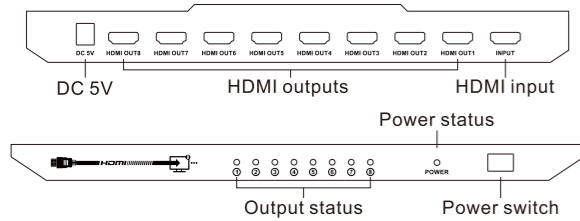

Packing List:

- 1*HDMI Splitter
- 1*DC 5V/12V Power adapter
- 1*User's manual

1x2(A1U) Panel Description:

- 1 DC 5V input
- 2 HDMI input
- 3 HDMI output
- 4 Output status
- 5 Power status
- 6 EDID mode adjust button

EDID mode:
 1) Only LED 1 is blinking: Low resolution display is priority.
 2) Only LED 2 is blinking: Compliant with 4K and 1080p display.
 3) LED 1 and LED 2 are blinking: Output 1 is priority.

1x2(A1U) Connection Diagram:

1x4(A1U) Panel Description:

- 1 DC 5V input
- 2 HDMI input
- 3 EDID mode adjust button
- 4 Output status
- 5 HDMI output
- 6 Input status
- 7 Power switch
- 8 Power status

EDID mode: Same as described in 1x2(A1U) splitter

1x4(A1U) Connection Diagram:

1X8 Panel Description :

1X8 Connection Diagram :

1X16 Panel Description :

1X16 Connection Diagram :

Warranty Information:

We warrant this product as free of defects in material and workmanship for a period of one (1) year from the date of shipment. If during the period of warranty this product proves defective under normal use, we will repair or replace this product, provided that this product has not been subjected to mechanical, electrical, or other abuse or modifications. If it fails under conditions other than those covered will be repaired at the current price of parts and labor in effect at the time of repair. Such repairs are warranted for six (6) months from the day of reshipment to the buyer.