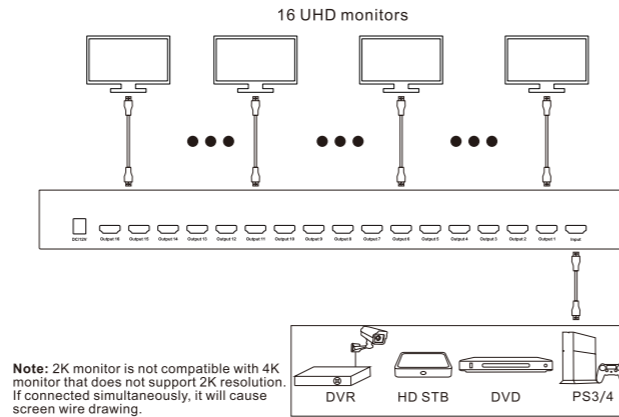

Packing List:

- 1*HDMI Splitter
- 1*DC 5V/12V Power adapter
- 1*User's manual

1x2(A1U) Panel Description:

- 1 DC 5V input
- 2 HDMI input
- 3 HDMI output
- 4 Output status
- 5 Power status
- 6 EDID mode adjust button

EDID mode:
 1) Only LED 1 is blinking: Low resolution display is priority.
 2) Only LED 2 is blinking: Compliant with 4K and 1080p display.
 3) LED 1 and LED 2 are blinking: Output 1 is priority.

1x2(A1U) Connection Diagram:

1x4(A1U) Panel Description:

- 1 DC 5V input
- 2 HDMI input
- 3 EDID mode adjust button
- 4 Output status
- 5 HDMI output
- 6 Input status
- 7 Power switch
- 8 Power status

EDID mode: Same as described in 1x2(A1U) splitter

1x4(A1U) Connection Diagram:

1X8 Panel Description :

1X8 Connection Diagram :

1X16 Panel Description :

1X16 Connection Diagram :

Warranty Information:

We warrant this product as free of defects in material and workmanship for a period of one (1) year from the date of shipment. If during the period of warranty this product proves defective under normal use, we will repair or replace this product, provided that this product has not been subjected to mechanical, electrical, or other abuse or modifications. If it fails under conditions other than those covered will be repaired at the current price of parts and labor in effect at the time of repair. Such repairs are warranted for six (6) months from the day of reshipment to the buyer.