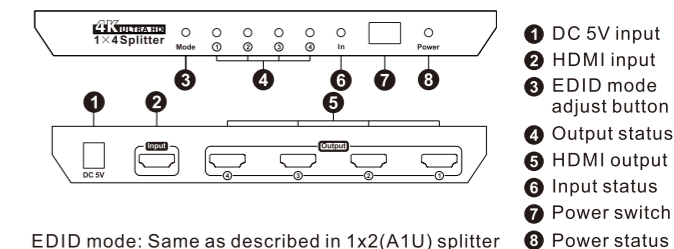

Packing List:

- 1*HDMI Splitter
- 1*DC 5V/12V Power adapter
- 1*User's manual

1x2(A1U) Panel Description:

- 1 DC 5V input
- 2 HDMI input
- 3 HDMI output
- 4 Output status
- 5 Power status
- 6 EDID mode adjust button

EDID mode:
 1) Only LED 1 is blinking: Low resolution display is priority.
 2) Only LED 2 is blinking: Compliant with 4K and 1080p display.
 3) LED 1 and LED 2 are blinking: Output 1 is priority.

1x2(A1U) Connection Diagram:

1x4(A1U) Panel Description:

- 1 DC 5V input
- 2 HDMI input
- 3 EDID mode adjust button
- 4 Output status
- 5 HDMI output
- 6 Input status
- 7 Power switch
- 8 Power status

EDID mode: Same as described in 1x2(A1U) splitter