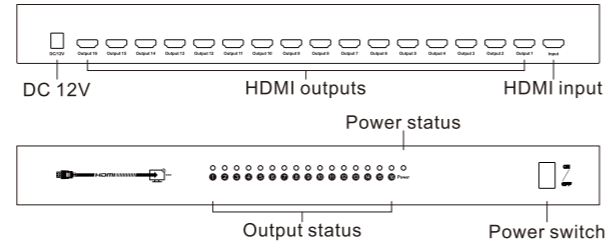

Packing List:

- 1*HDMI Splitter
- 1*DC 5V/12V Power adapter
- 1*User's manual

1x2(A1U) Panel Description:

- 1 DC 5V input
- 2 HDMI input
- 3 HDMI output
- 4 Output status
- 5 Power status
- 6 EDID mode adjust button

EDID mode:
 1) Only LED 1 is blinking: Low resolution display is priority.
 2) Only LED 2 is blinking: Compliant with 4K and 1080p display.
 3) LED 1 and LED 2 are blinking: Output 1 is priority.

1x2(A1U) Connection Diagram:

1x4(A1U) Panel Description:

- 1 DC 5V input
- 2 HDMI input
- 3 EDID mode adjust button
- 4 Output status
- 5 HDMI output
- 6 Input status
- 7 Power switch
- 8 Power status

EDID mode: Same as described in 1x2(A1U) splitter

1x4(A1U) Connection Diagram:

1X8 Panel Description :

1X8 Connection Diagram :

1X16 Panel Description :

1X16 Connection Diagram :

Warranty Information:

We warrant this product as free of defects in material and workmanship for a period of one (1) year from the date of shipment. If during the period of warranty this product proves defective under normal use, we will repair or replace this product, provided that this product has not been subjected to mechanical, electrical, or other abuse or modifications. If it fails under conditions other than those covered will be repaired at the current price of parts and labor in effect at the time of repair. Such repairs are warranted for six (6) months from the day of reshipment to the buyer.