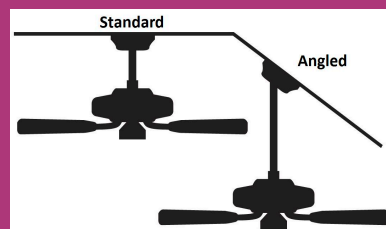

SONIC

132cm/52"

BLADESPAN

INDOOR | CONTEMPORARY

Whisperwind® Motor

WALL CONTROL

LIMITED
LIFETIME
MOTOR
WARRANTY

MOTOR SIZE: 172 mm x 20 mm

2 MOUNTING OPTIONS:

Standard • Angled Ceiling (up to 34 degrees)

Note remote control available as an accessory

SONIC

50665
Brushed Nickel finish
with 4 Gray blades

Gray

50666
White finish with 4
White blades

White

ENERGY INFORMATION	
Airflow	9,700 <i>CMH at high speed</i>
Electricity Use	61 <i>Watts at high speed</i>
Airflow Efficiency	159 <i>CMH/Watts at high speed</i>

DIMENSIONS AND MEASUREMENT (in centimeters)			
	STANDARD	ANGLED	FLUSH
A	-	-	-
B	25.47	-	-
C	7.14	7.14	-
D	27.02	27.02	-
E	16.51	16.51	-
F	37.08	-	-

FEATURES
<ul style="list-style-type: none"> Painted cased white globe light kit included Two E27 sockets rated max 20 watts