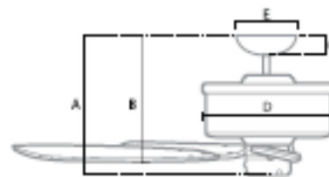

ENERGY INFORMATION

Airflow **5,090** *CFM at high speed*

Electricity Use **64** *Watts at high speed*

Airflow Efficiency **80** *CFM/Watts at high speed*

DIMENSIONS AND MEASUREMENT (in centimeters)

	STANDARD	ANGLED	FLUSH
A	36.53	120.35	28.91
B	32	115.82	24.38
C	8.71	8.71	8.71
D	30.12	30.12	30.12
E	15.75	15.75	15.75