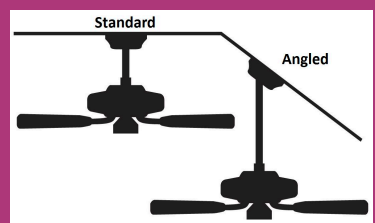

NOVA

107cm/42"
BLADESPAN

INDOOR | CONTEMPORARY

Whisperwind® Motor

WALL CONTROL

**LIMITED
LIFETIME
MOTOR
WARRANTY**

MOTOR SIZE: 172 mm x 12 mm

2 MOUNTING OPTIONS:

Standard • Angled Ceiling (up to 34 degrees)

Note remote control available as an accessory

NOVA

50616
Architectural White
finish with 3 Walnut
blades

Walnut

50617
Matte Black finish with
3 Dark Walnut blades

FEATURES
<ul style="list-style-type: none"> Painted cased white globe light kit included Two E27 sockets rated max 14 watts