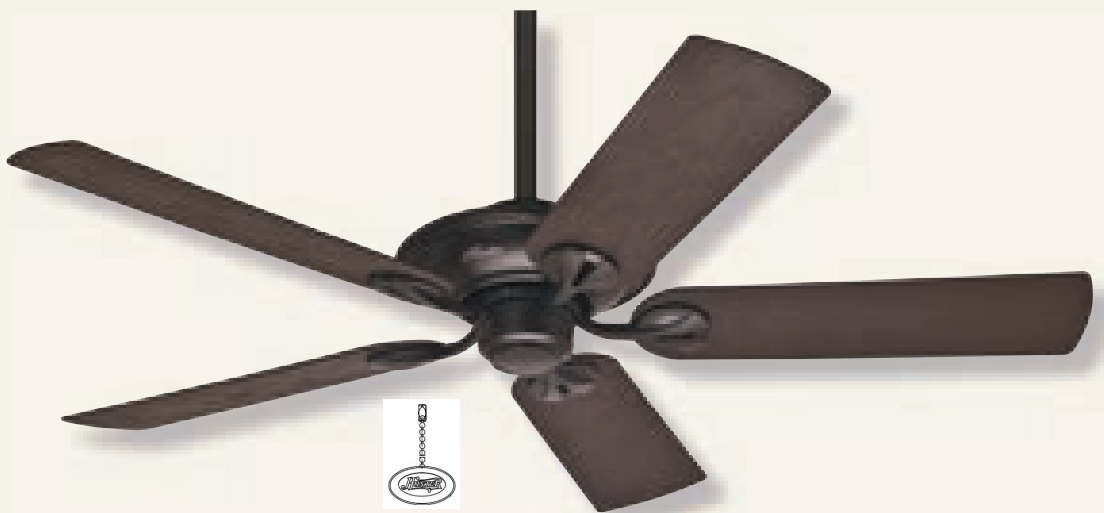

MARIBEL

132cm/52"
BLADESPAN

OUTDOOR

PULL CHAIN

LIMITED
LIFETIME
MOTOR
WARRANTY

WET RATED

MOTOR SIZE: 172 mm x 20 mm
2 MOUNTING OPTIONS:
Standard • Angled Ceiling (up to 34 degrees)

Note wall and remote control;s available as an accessory

50555
New Bronze finish
with 5 Walnut (plastic)
blades

Walnut Plastic

50557
White finish with 5
White (plastic) blades

White Plastic

ENERGY INFORMATION	
Airflow	9,774 CMH at high speed
Electricity Use	67 Watts at high speed
Airflow Efficiency	146 CMH/Watts at high speed

DIMENSIONS AND MEASUREMENT (in centimeters)			
	STANDARD	ANGLED	FLUSH
A	31.27	115.09	-
B	28.88	112.7	-
C	7.2	7.2	-
D	30.99	30.99	-
E	16.48	16.48	-

FEATURES
• IP44 rating
• Aluminium housing with stainless steel hardware
• Light kit adaptable