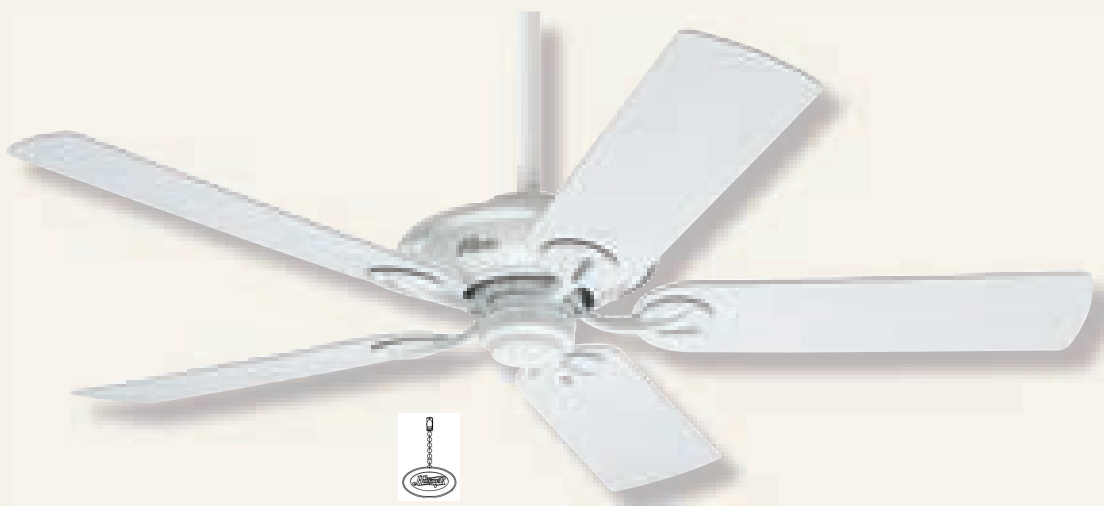

MARIBEL

132cm/52"
BLADESPAN

OUTDOOR

PULL CHAIN

LIMITED
LIFETIME
MOTOR
WARRANTY

WET RATED

MOTOR SIZE: 172 mm x 20 mm
2 MOUNTING OPTIONS:
Standard • Angled Ceiling (up to 34 degrees)

Note wall and remote control;s available as an accessory

50555
New Bronze finish
with 5 Walnut (plastic)
blades

Walnut Plastic

50557
White finish with 5
White (plastic) blades

White Plastic

ENERGY INFORMATION	
Airflow	9,774 CMH at high speed
Electricity Use	67 Watts at high speed
Airflow Efficiency	146 CMH/Watts at high speed

DIMENSIONS AND MEASUREMENT (in centimeters)			
	STANDARD	ANGLED	FLUSH
A	31.27	115.09	-
B	28.88	112.7	-
C	7.2	7.2	-
D	30.99	30.99	-
E	16.48	16.48	-

FEATURES
• IP44 rating
• Aluminium housing with stainless steel hardware
• Light kit adaptable