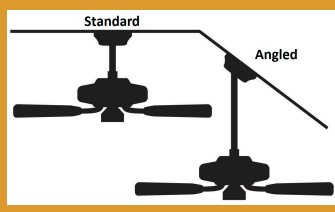

MARIBEL

132cm/52"
BLADESPAN

OUTDOOR

PULL CHAIN

LIMITED
LIFETIME
MOTOR
WARRANTY

WET RATED

MOTOR SIZE: 172 mm x 20 mm
2 MOUNTING OPTIONS:
Standard • Angled Ceiling (up to 34 degrees)

Note wall and remote control;s available as an accessory

50555
New Bronze finish
with 5 Walnut (plastic)
blades

Walnut Plastic

50557
White finish with 5
White (plastic) blades

White Plastic

ENERGY INFORMATION	
Airflow	9,774 CMH at high speed
Electricity Use	67 Watts at high speed
Airflow Efficiency	146 CMH/Watts at high speed

DIMENSIONS AND MEASUREMENT (in centimeters)			
	STANDARD	ANGLED	FLUSH
A	31.27	115.09	-
B	28.88	112.7	-
C	7.2	7.2	-
D	30.99	30.99	-
E	16.48	16.48	-

FEATURES
• IP44 rating
• Aluminium housing with stainless steel hardware
• Light kit adaptable