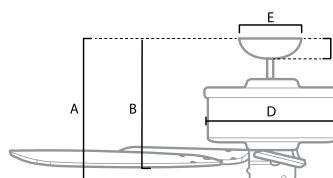

MARIBEL

132cm/52"
BLADESPAN

OUTDOOR

PULL CHAIN

LIMITED
LIFETIME
MOTOR
WARRANTY

WET RATED

MOTOR SIZE: 172 mm x 20 mm
2 MOUNTING OPTIONS:
Standard • Angled Ceiling (up to 34 degrees)

Note wall and remote control;s available as an accessory

50555
New Bronze finish
with 5 Walnut (plastic)
blades

Walnut Plastic

50557
White finish with 5
White (plastic) blades

White Plastic

ENERGY INFORMATION	
Airflow	9,774 CMH at high speed
Electricity Use	67 Watts at high speed
Airflow Efficiency	146 CMH/Watts at high speed

DIMENSIONS AND MEASUREMENT (in centimeters)			
	STANDARD	ANGLED	FLUSH
A	31.27	115.09	-
B	28.88	112.7	-
C	7.2	7.2	-
D	30.99	30.99	-
E	16.48	16.48	-

FEATURES
• IP44 rating
• Aluminium housing with stainless steel hardware
• Light kit adaptable