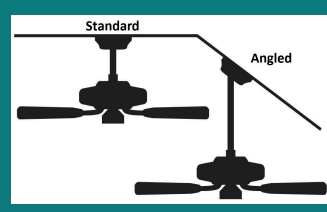

50610
 Antique Pewter finish
 with 3 Matte Black
 (plastic) blades

Matte Black

KOHALA BAY

ENERGY INFORMATION		
Airflow	7,681	CMH at high speed
Electricity Use	60	Watts at high speed
Airflow Efficiency	128	CMH/Watts at high speed

DIMENSIONS AND MEASUREMENT (in centimeters)			
	STANDARD	ANGLED	FLUSH
A	32.66	116.48	-
B	30.53	114.35	-
C	7.2	7.2	-
D	23.09	23.09	-
E	16.48	16.48	-
F	47.57	131.09	-

FEATURES
• Frosted pearl bowl
• Can be installed with or without light kit
• Two E27 sockets rated max 14 watts

122cm/48"
 BLADESPAN

INDOOR | TRADITIONAL Whisperwind® Motor

 **LIMITED LIFETIME MOTOR WARRANTY**

MOTOR SIZE: 172 mm x 12 mm
2 MOUNTING OPTIONS:
 Standard • Angled Ceiling (up to 34 degrees)

Note wall or remote control available as an accessory