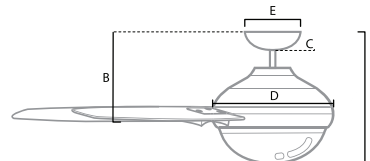

Snow White

Light Oak

**ENERGY INFORMATION**

Airflow **3,938** CFM at high speed

Electricity Use **52** Watts at high speed

Airflow Efficiency **76** CFM/Watts at high speed

**DIMENSIONS AND MEASUREMENT (in centimeters)**

	STANDARD	ANGLED	FLUSH
A	-	-	-
B	25.6	109.42	-
C	7.2	7.2	-
D	29.43	29.43	-
E	16.48	16.48	-
F	36.02	120.32	-

**FEATURES**

- Painted cased white globe light kit included
- Two E27 sockets rated max 20 watts