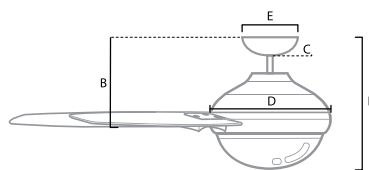

Dark Walnut

**50619**  
Pewter Revival finish with 4 Black Oak/Roasted Oak reversible blades

Black Oak

Roasted Oak

ENERGY INFORMATION	
Airflow	<b>6,123</b> <i>CMH at high speed</i>
Electricity Use	<b>48</b> <i>Watts at high speed</i>
Airflow Efficiency	<b>128</b> <i>CFM/Watts at high speed</i>

DIMENSIONS AND MEASUREMENT (in centimeters)			
	STANDARD	ANGLED	FLUSH
A	-	-	-
B	23.77	107.59	-
C	7.2	7.2	-
D	26.39	26.39	-
E	16.48	16.48	-
F	35.59	119.41	-

FEATURES
<ul style="list-style-type: none"> <li>Painted cased white plus clear integrated light kit included</li> <li>Two E27 sockets rated max 14 watts</li> </ul>