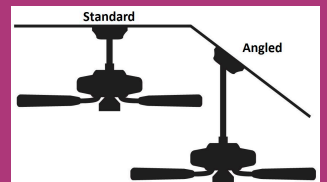

# CENTRAL PARK

107cm/42"

BLADESPAN

INDOOR | CONTEMPORARY

Whisperwind® Motor

WALL CONTROL

LIMITED  
LIFETIME  
MOTOR  
WARRANTY

MOTOR SIZE: 172 mm x 12 mm

2 MOUNTING OPTIONS:

Standard • Angled Ceiling (up to 34 degrees)

Note remote control available as an accessory

CENTRAL PARK

**50618**  
Aged Steel finish with 4 Dark Walnut/Gray Walnut reversible blades

Gray Walnut

DIMENSIONS AND MEASUREMENT (in centimeters)			
	STANDARD	ANGLED	FLUSH
A	-	-	-
B	23.77	107.59	-
C	7.2	7.2	-
D	26.39	26.39	-
E	16.48	16.48	-
F	35.59	119.41	-

FEATURES
<ul style="list-style-type: none"> <li>Painted cased white plus clear integrated light kit included</li> <li>Two E27 sockets rated max 14 watts</li> </ul>