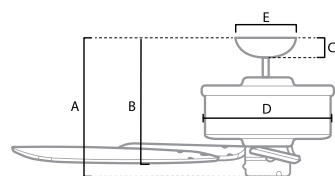

ENERGY INFORMATION

Airflow **7,029** *CMH at high speed*

Electricity Use **62** *Watts at high speed*

Airflow Efficiency **113** *CMH/Watts at high speed*

DIMENSIONS AND MEASUREMENT (in centimeters)

	STANDARD	ANGLED	FLUSH
A	32.66	116.48	25.04
B	29.11	112.93	21.49
C	8.71	8.71	8.71
D	24.1	24.1	24.1
E	15.75	15.75	15.75