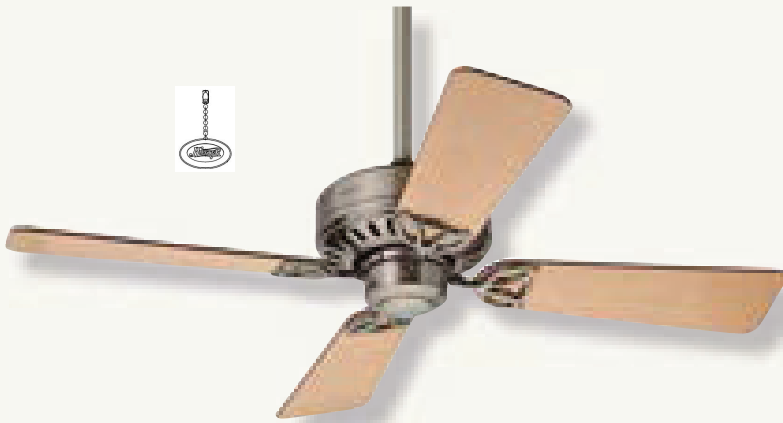

BAYPORT

107cm/42"

BLADESPAN

INDOOR | TRADITIONAL

Whisperwind® Motor

PULL CHAIN

LIMITED
LIFETIME
MOTOR
WARRANTY

MOTOR SIZE: 172 mm x 12 mm

Installer's Choice® Three-Position Mounting System

Flush • Standard • Angled Ceiling (up to 34 degrees)

Note: Wall or remote control available as an accessory

BAYPORT

24179
Brushed Nickel finish with 4 Maple/Cherry reversible blades

Cherry

Maple

24174
Antique Brass finish with 4 Rosewood/Medium Oak reversible blades

Rosewood

Medium Oak

24170
White finish with 4 White/Light Oak reversible blades

White

Light Oak