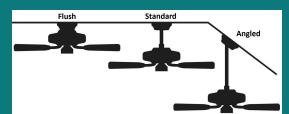

BAYPORT

107cm/42"

BLADESPAN

INDOOR | TRADITIONAL

Whisperwind® Motor

PULL CHAIN

LIMITED
LIFETIME
MOTOR
WARRANTY

MOTOR SIZE: 172 mm x 12 mm

Installer's Choice® Three-Position Mounting System

Flush • Standard • Angled Ceiling (up to 34 degrees)

Note: Wall or remote control available as an accessory

BAYPORT

24179
Brushed Nickel finish with 4 Maple/Cherry reversible blades