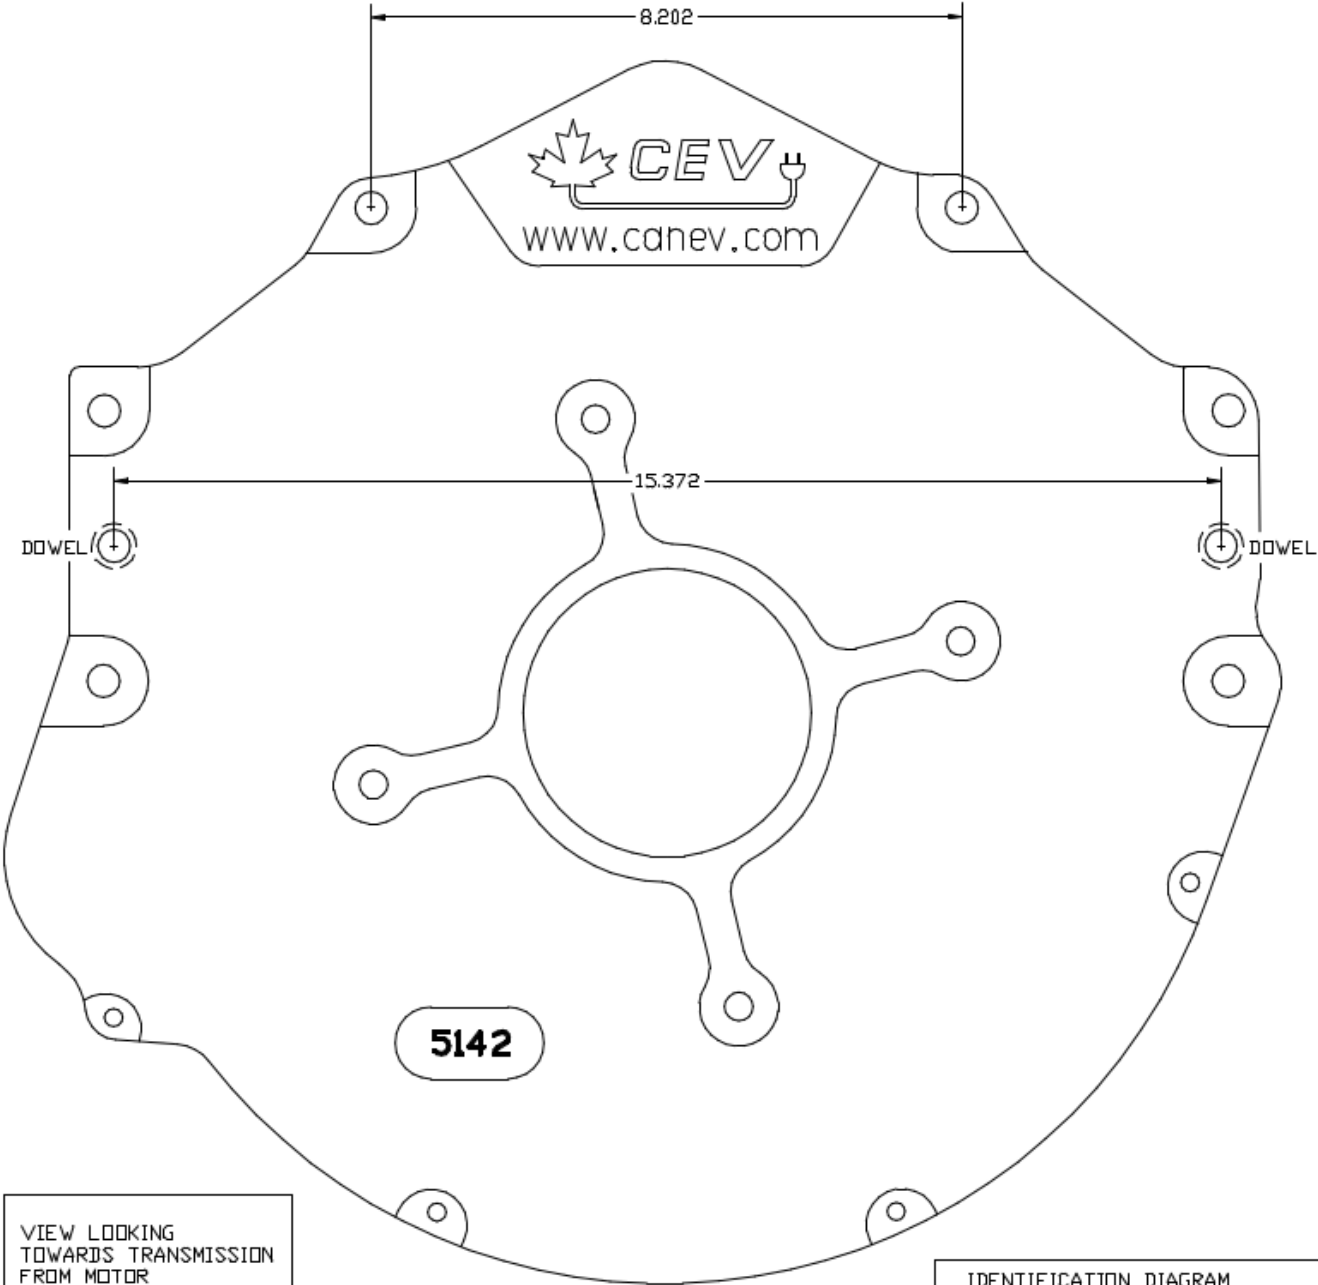

### Overview

All adapters retain use of original clutch and fit most NetGain Hyper9, WARP 9 and HPEV AC34/AC35/AC50/AC51 Motors. Some adapter plates may have more or less bolt holes than your make and model of vehicle requires. As some adapters span a broad range of model years the adapter is designed to have enough bolt holes to be compatible with all model designs.

# Dimensions – AMC Adaptor Kit - CEV5028

IDENTIFICATION DIAGRAM
ENGINE: 4.3L CHEV
DATE DWN: 8NOV2011

## Dimensions – AMC Adaptor Kit CEV5028 (cont)

VIEW LOOKING  
TOWARDS MOTOR