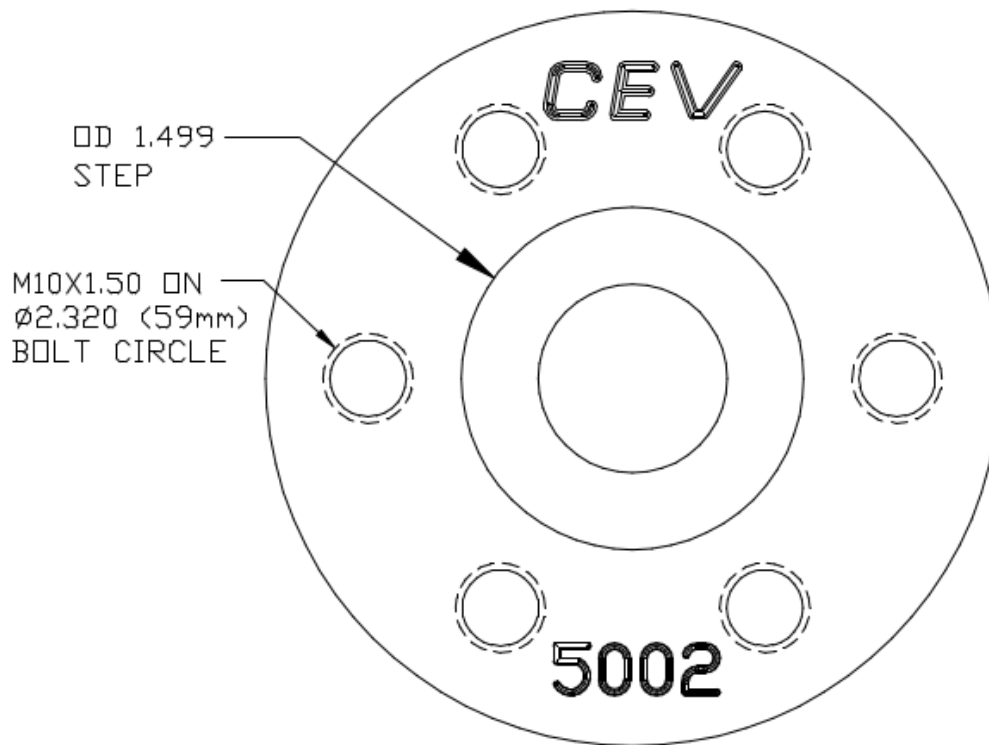

# Dimensions – AMC Adaptor Kit - CEV5028

IDENTIFICATION DIAGRAM
ENGINE: 4.3L CHEV
DATE DWN: 8NOV2011

## Dimensions – AMC Adaptor Kit CEV5028 (cont)

VIEW LOOKING  
TOWARDS MOTOR