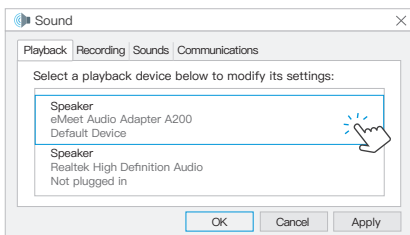

 QSG Download
www.emeeet.ai/support

eMeet Audio Adapter A200

1. Pairing

•Auto Pairing

•Manual Pairing

•LED behaviour-USB Dongle

Pairing		Blinking blue LED	...	Connected		Solid blue LED
---------	---	-------------------	-----	-----------	---	----------------

2.PC Setting

•Mac OS Setting

Output Setting

Input Setting

• Windows Setting

Speaker Setting

Microphone Setting