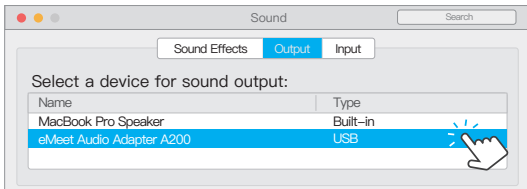

2.PC Setting

•Mac OS Setting

Output Setting