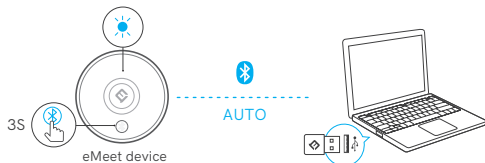

 QSG Download
www.emeeet.ai/support

eMeet Audio Adapter A200

1. Pairing

•Auto Pairing

•Manual Pairing

•LED behaviour-USB Dongle

Pairing		Blinking blue LED	...	Connected		Solid blue LED
---------	---	-------------------	-----	-----------	---	----------------