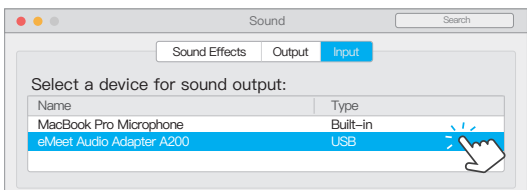

Input Setting