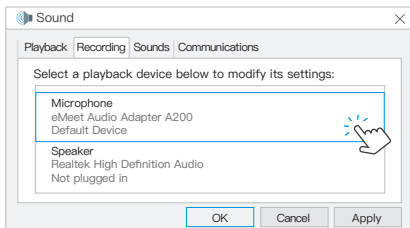

 QSG Download
www.emeeet.ai/support

eMeet Audio Adapter A200

1. Pairing

•Auto Pairing

•Manual Pairing

•LED behaviour-USB Dongle

Pairing		Blinking blue LED	...	Connected		Solid blue LED
---------	---	-------------------	-----	-----------	---	----------------

2.PC Setting

•Mac OS Setting

Output Setting

Input Setting

• Windows Setting

Speaker Setting

Microphone Setting