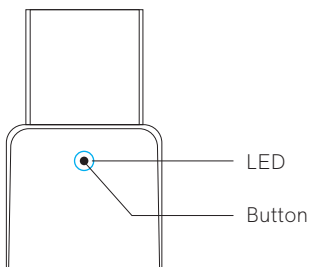

 QSG Download
www.emeeet.ai/support

eMeet Audio Adapter A200

1. Pairing

•Auto Pairing

•Manual Pairing

•LED behaviour-USB Dongle

Pairing		Blinking blue LED	...	Connected		Solid blue LED
---------	---	-------------------	-----	-----------	---	----------------