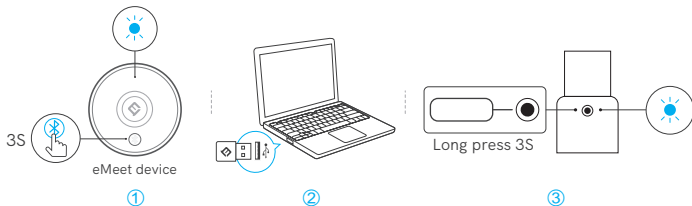

 QSG Download
www.emeeet.ai/support

eMeet Audio Adapter A200

1. Pairing

•Auto Pairing

•Manual Pairing

•LED behaviour-USB Dongle

Pairing		Blinking blue LED	...	Connected		Solid blue LED
---------	---	-------------------	-----	-----------	---	----------------

2.PC Setting

•Mac OS Setting

Output Setting

Input Setting

• Windows Setting

Speaker Setting

Microphone Setting