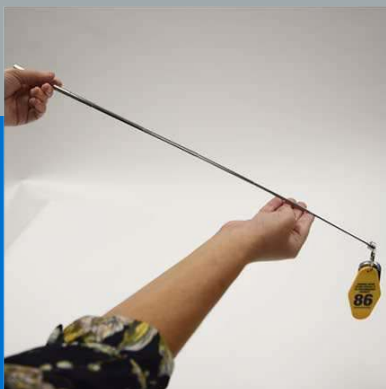

**#23112 HARVEST TAPE MEASURE**

- 5' Retractable Tape With Push Button Locking Mechanism
- Metric/Inch Scale
- Push Button Retractable, Auto Lock
- Small Amounts Of Plant-Based Material Are Used To Create A Flecked Finish
- No Indication Of Extractable Gluten In Testing