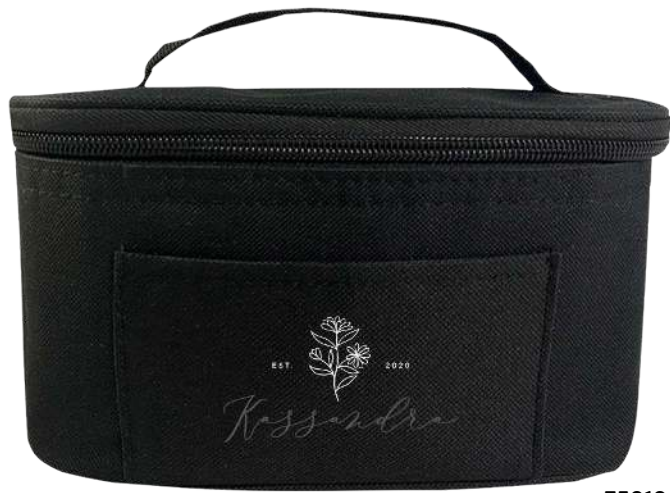

35018

- #35018 TAKE A HIKE COOLER BACKPACK**
- Made Of 600D Polyester
  - PEVA Lining
  - Adjustable Padded Shoulder Straps And Web Carrying Handle
  - Zippered Main Compartment
  - Front Pocket · 2 Side Mesh Pockets
  - Holds Up To 24 Cans · Spot Clean/Air Dry

30044

- #30044 HYBRID FOOD MAT TOTE BAG**
- Made of 200D Polyester · PEVA Lining
  - Unfolds For Use As A Food Mat
  - Zippered Main Compartment
  - Spot Clean/Air Dry

35010

**#35010 INSULATED BENTO BOX  
CARRYING CASE**