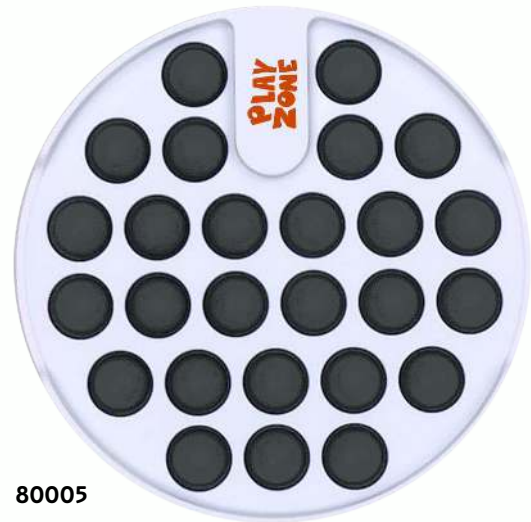

**- Shirts -**

15 Colors To Choose From

**- Hoodies -**

5 Colors To Choose From

**- Bandanas -**

5 Colors To Choose From

80006

- #80006 PUSH POP SQUARE FIDGET GAME**
- Made Of Plastic And Silicone Material
  - Fun Stress Reliever
  - Press Bubbles Down To Relieve Stress
  - Make Your Own Pattern By Pressing On Different Bubbles Or Just Press For Fun
  - Encourages Focus And Self-Soothing For Users With Anxiety, Attention Disorders And More
  - Perfect For Reducing Stress And Boredom
  - Fun For All Ages 3+

80005

- #80005 PUSH POP CIRCLE FIDGET GAME**
- Made Of Plastic And Silicone Material
  - Fun Stress Reliever
  - Press Bubbles Down To Relieve Stress
  - Make Your Own Pattern By Pressing On Different Bubbles Or Just Press For Fun
  - Encourages Focus And Self-Soothing For Users With Anxiety, Attention Disorders And More
  - Perfect For Reducing Stress And Boredom
  - Fun For All Ages 3+