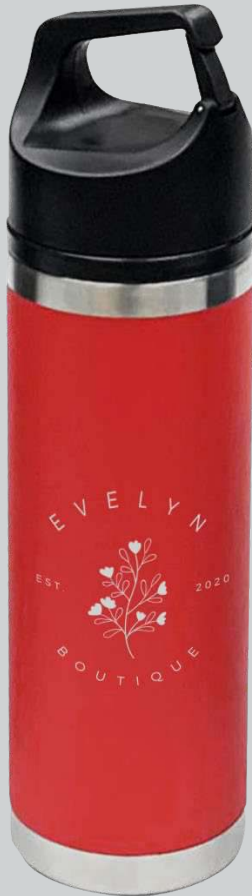

#50115 - 18 OZ. DAVENPORT STAINLESS STEEL BOTTLE

- Stainless Steel Outer And Inner
- Double Wall Construction For Insulation Of Hot Or Cold Liquids
- Wide Mouth Opening AS Inner Lid And Spill-Resistant Outer Cap With Easy Carry Handle
- Meets FDA Requirements
- BPA Free
- Hand Wash Recommended

#50129 - 22 OZ. HUDSON STAINLESS STEEL BOTTLE

- Stainless Steel Outer And Inner
- Double Wall Construction For Insulation Of Hot Or Cold Liquids
- Screw On, Spill-Resistant Lid
- Easy Carry Handle
- Wide Mouth Opening
- Meets FDA Requirements
- BPA Free
- Hand Wash Recommended

#50107 - 20 OZ. HUNTER STAINLESS STEEL BOTTLE

- Stainless Steel Outer And Inner
- Double Wall Construction For Insulation Of Hot Or Cold Liquids
- Screw On, Spill-Resistant Lid
- Wide Mouth Opening
- Easy Carry Handle
- Meets FDA Requirements
- BPA Free
- Hand Wash Recommended

#50102 - 24 OZ. BANKS STAINLESS STEEL BOTTLE

- Stainless Steel Outer And Inner
- Double Wall Construction For Insulation Of Hot Or Cold Liquids
- Screw On, Spill-Resistant Lid
- Easy Carry Handle
- Rubberized Base
- Meets FDA Requirements
- BPA Free
- Hand Wash Recommended

50115