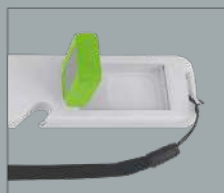

Tools, Lights & Key Tags

#20025 BAMBOO POP-UP LANTERN WITH SPEAKER

- 3 Extra Bright White COB Strips
- Lights Up Automatically When Opened And Turns Off When Collapsed
- Slide Up Or Down To Control The Brightness
- Convenient Hooks For Easy Hanging
- 3 AA Batteries Included For Lantern
- Wireless Speaker Featuring High Definition Bluetooth® 3.0 Technology
- Simply Pair Your Device To Enjoy Dynamic Stereo Sound
- LED Indicator Light
- Features A Micro USB Input (Cord Included)
- 600 mAh Lithium Polymer Battery
- Pairs From Up To 30 Feet Away · Up To 2 Hours Of Play Time

#20011 - 4-IN-1 MULTI TOOL

- Extra Bright White LED Light
- 1 Flat Head And 1 Phillips Head Bits
- Magnetic Port For Accepting Bits · Bottle Opener
- Extra Bright Rotating COB Light
- Slide Switch To Turn On/Off · Easy Carry Strap
- Button Cell Batteries Included

#20014 MAGNETIC COB FLASHLIGHT

- Extra Bright White COB Light
- Push Button To Turn Light On/Off
- Three Light Settings - High, Low and Flashing
- Clip Easily Attaches To Backpack, Belt Or Pocket
- Magnet On Bottom · Button Cell Batteries Included

#2409 COB KEY LIGHT

- Extra Bright COB Light · Push Button To Turn Light On/Off
- Two Light Settings - High and Flashing
- Split Ring Attachment · Button Cell Batteries Included

2409