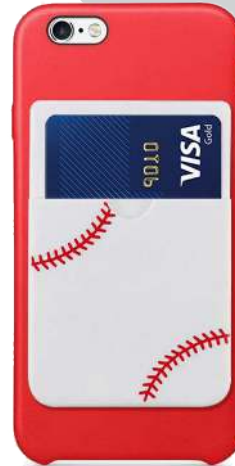

9751

25152

25006

#9751 METALLIC WIRED EARBUDS WITH CLAMSHELL CASE

- Protective Plastic Clamshell Case
- Works With Most Audio Devices
- 46" Cord
- 3.5mm Plug

#25152 BASEBALL PHONE WALLET

- Silicone Material
- Adheres To Back Of Your Phone With Strong Adhesive
- Perfect For Carrying Identification, Room Key, Cash Or Credit Card

#25006 LAPTOP SWIVEL PHONE MOUNT

- Adheres To Back Of Your Laptop With Strong Adhesive
- Non-Slip Pad Keeps Phone In Place
- Swivels Closed When Not In Use