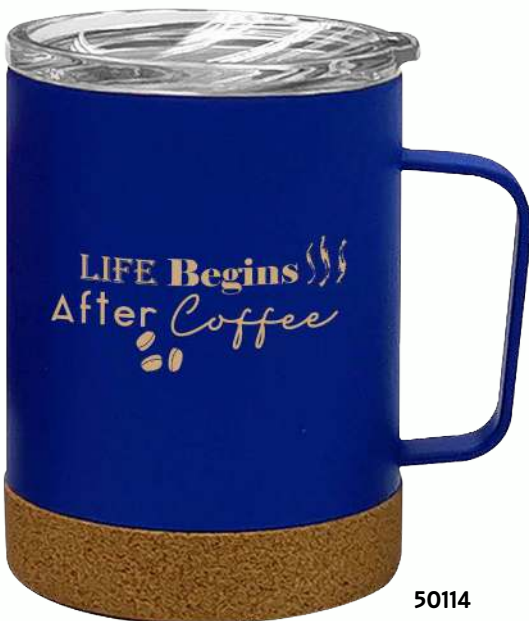

50114

#50114 - 12 OZ. CONCORD STAINLESS STEEL MUG WITH CORK BASE

- Stainless Steel Outer And Inner • Powder Coated Finish
- Double Wall Construction For Insulation Of Hot Or Cold Liquids
- Vacuum Insulated • Snap-On Sip Through Lid
- Do Not Microwave
- Cork Base Protects Surfaces From Heat And Scratches
- Meets FDA Requirements • Hand Wash Recommended