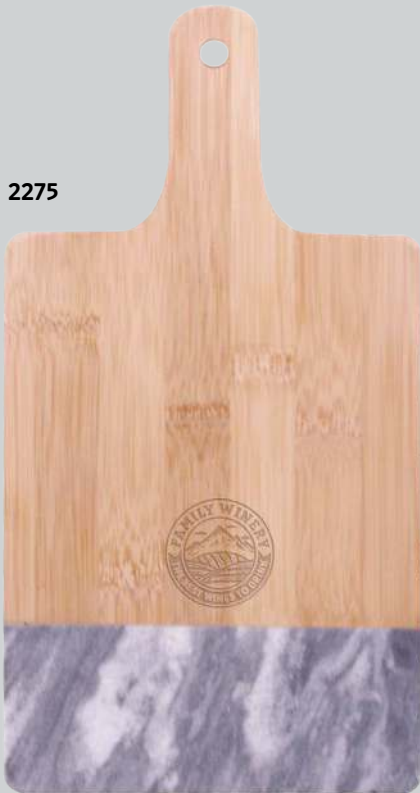

## #76137 BAMBOO CUTTING BOARD WITH LEATHERETTE STRAP

- Protect Your Countertops By Using This Easy-To-Store Cutting Board
- Meets FDA Requirements
- Hand Wash Recommended

76133

76138

76137

76131

2275

2234