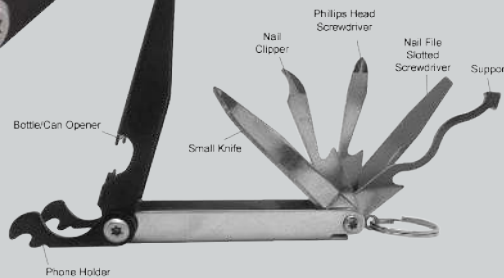

20019

#20019 - 6-IN-1 MULTI TOOL WITH ADJUSTABLE PHONE STAND

- Includes Bracket Positioning, Eyeglass Tool, Keyhole, Hexagon Wrench, Bottle Opener, Ruler, Adjustable Phone Stand
- Holds A Variety Of Phone Sizes For Easy Viewing

#20017 - 6-IN-1 MULTI TOOL

- Includes Small Knife, Flat Head/Phillips Head Screwdriver, File, Nail Care Tool, Bottle/Can Opener And Phone Stand Support
- Split Ring Attachment

#20015 SCREWDRIVER KIT

- Includes T25 Torx Screwdriver, Head T15 Torx Screwdriver Head, T10 Torx Screwdriver Head, 5mm Hex Screwdriver Head, 4mm Hex Screwdriver Head, 3mm Hex Screwdriver Head, 3 Phillips Screwdriver Heads and 3 Flat head screwdriver Screwdrivers
- Clip Easily Attaches To Backpack, Belt Or Pocket
- Magnetic Port For Accepting Bits

20017

20015