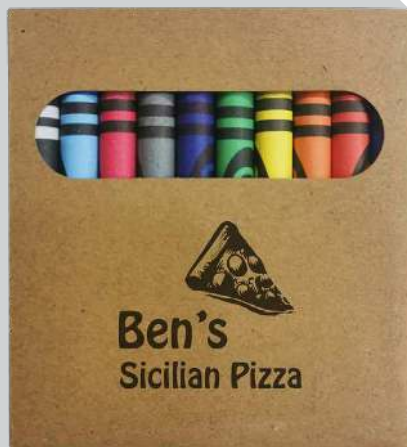

11131

#11169 CRAFT SET

- Set Includes Thirty Unlined Pages, Eraser, Pencil Sharpener and Six Colored Pencils
- Pencil Colors Include Black, Brown, Red, Yellow, Navy Blue and Green
- Easy Carry Handle

#11161 - 19 PIECE CRAYON AND PENCIL SET

- Set Includes 9 Crayons and 10 Pencils
- Crayon Colors Include Black, Blue, Carnation Pink, Gray, Green, Indigo, Orange, Red And Yellow. Pencil Colors Include Black, Blue, Brown, Dark Green, Light Blue, Light Green, Orange, Pink, Red and Yellow.

#11131 - 10 PIECE CRAYON BOX SET

- Crayon Colors Include Black, Blue, Carnation Pink, Gray, Green, Indigo, Orange, Red, Violet And Yellow