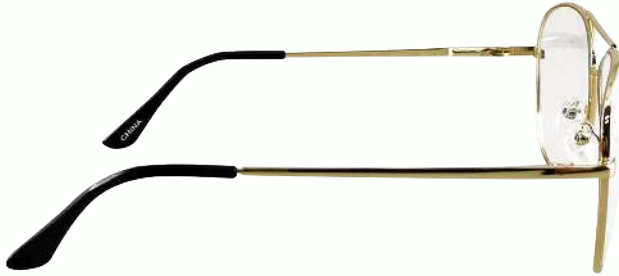

# Sunglasses & Eyewear

#6280 BAMBOO SUNGLASS CASE  
• Made Of Bamboo

#76253 CATCHALL CERAMIC EYEWEAR TRAY  
• Made Of Stoneware

#6294 TIE-DYE MALIBU SUNGLASSES  
• Made Of ABS-PMMA Material  
• UV400 Lenses Provide 100% UVA And UVB Protection

6289

**#6289 BLUE LIGHT BLOCKING AVIATOR GLASSES**

- Made Of Metal
- Filters Out Blue Light To Improve Dry Eyes, Blurry Vision and Eye Strain

6281

**#6281 BAYCLIFF BLUE LIGHT BLOCKING GLASSES**

- Made Of ABS-PMMA Material
- Filters Out Blue Light To Improve Dry Eyes, Blurry Vision and Eye Strain