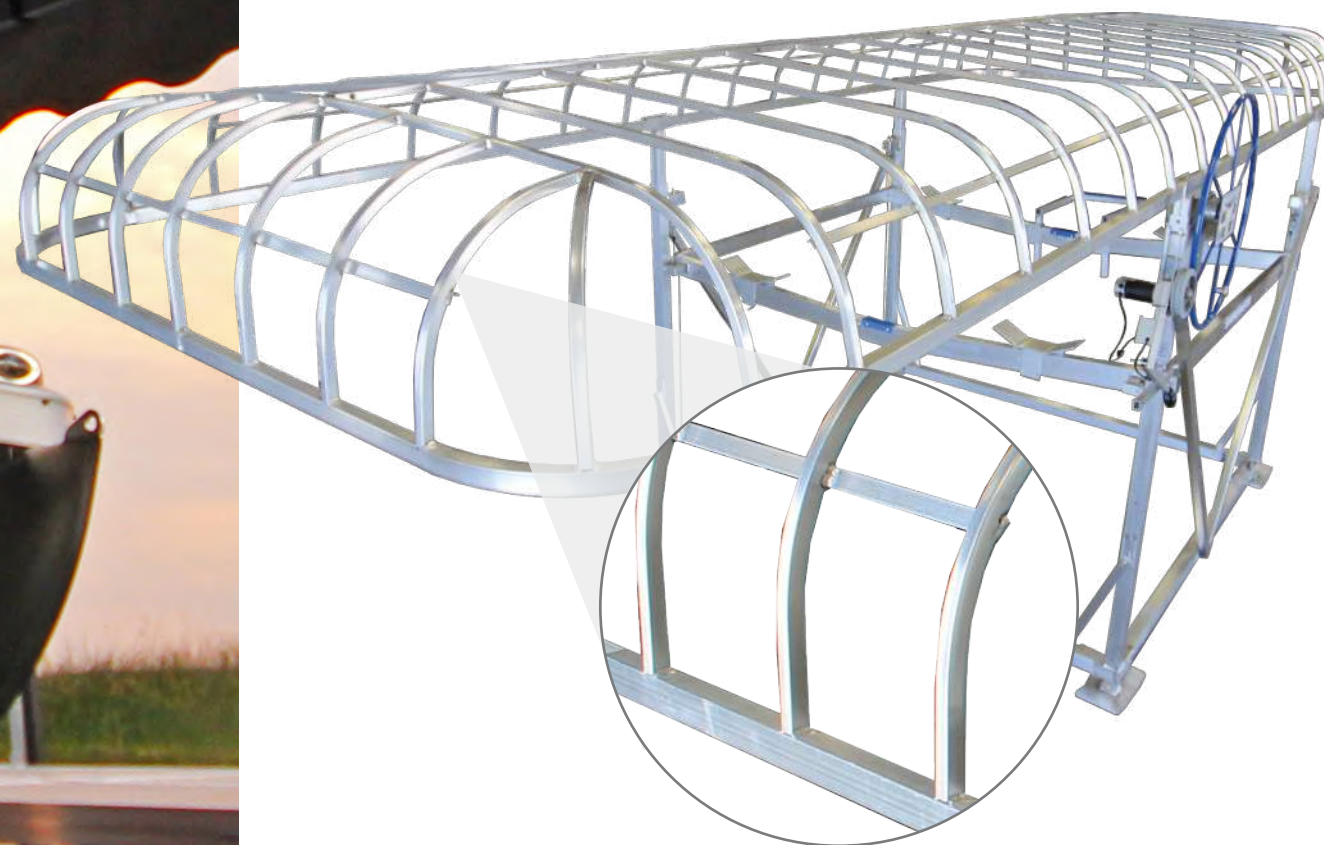

TRADITIONAL CANOPY FRAMES
YOUR BOAT. YOUR INVESTMENT. PROTECT IT.

ShoreMaster Canopy Systems utilizes superior craftsmanship and design paired with premium components and fabrics to provide the ultimate protection for your boat. Deep rounded ends on the traditional canopy frame allow you to tuck your boat completely underneath the frame, while our ShoreMaster Fabrics vented canopy covers still allow for breathability to inhibit mold and mildew.

PROTECT YOUR INVESTMENT

- Maintain Boat Value with Protection from Elements
- Vented Ends for Breathability, Inhibits Mold and Mildew

SUPERIOR COVERAGE

- Deep, Rounded Design
- Shallow Pitch
- Tuck Boat Completely Underneath Frame

EASY ASSEMBLY AND INSTALLATION

- Precision Welded All-Aluminum Frame
- Less Pieces and Time than Bolt-Together Systems

2 FRAME STYLES

- Classic Traditional and Hip Roof Style Frame Available