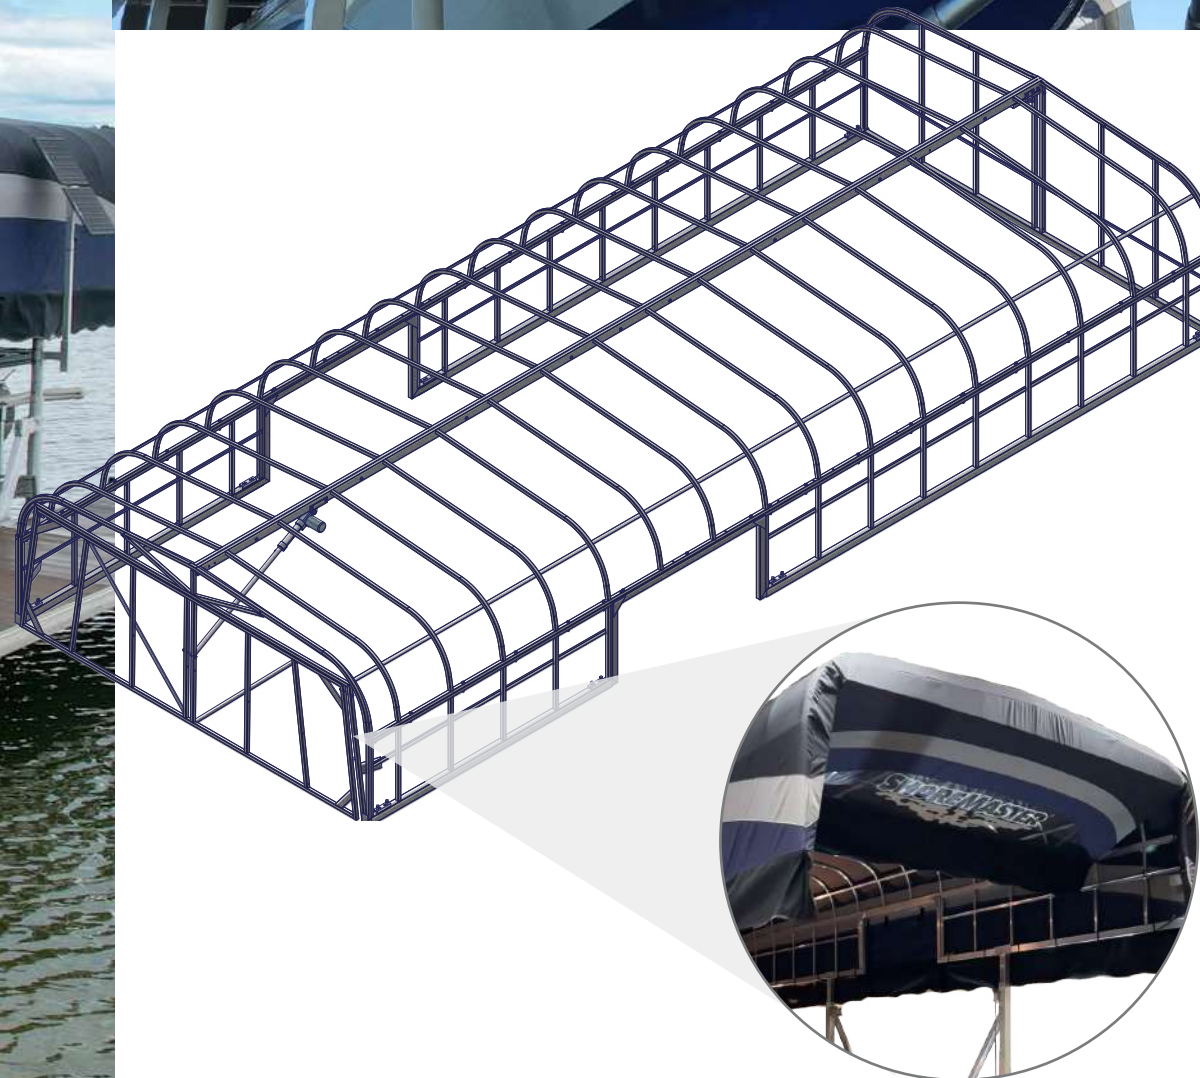

### ADDITIONAL SIDE COVERAGE

- 48" of frame coverage
- 60" of side canopy coverage
- Unique mesh end design allows air to flow