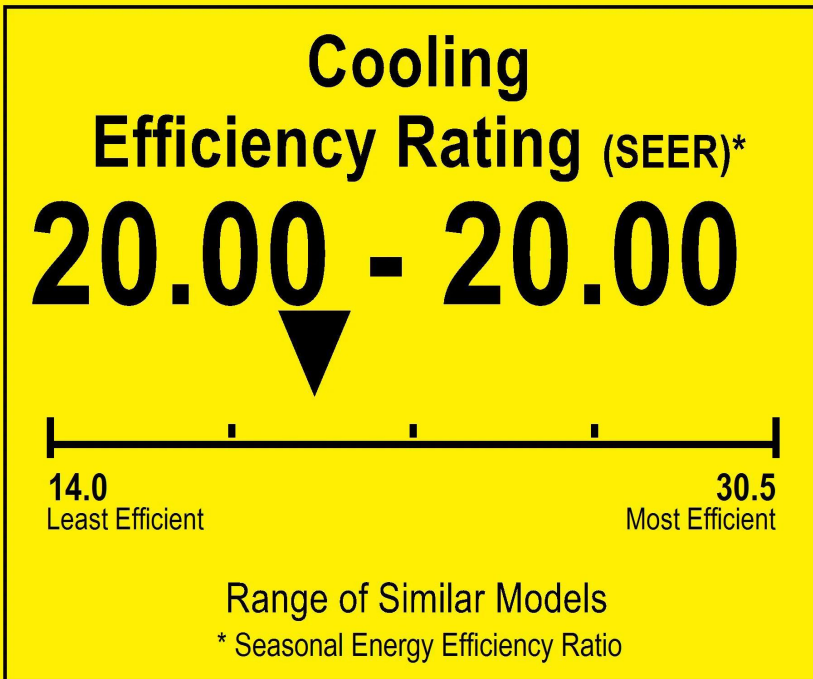

U.S. Government

Federal law prohibits removal of this label before consumer purchase.

ENERGYGUIDE

Heat Pump
Cooling and Heating
Split System

MRCOOL
Model EZPRO-09-HP-C-11516

 This system's efficiency ratings depend on the coil your contractor installs with this unit. The heating efficiency rating varies slightly in different geographic regions. Ask your contractor for details.