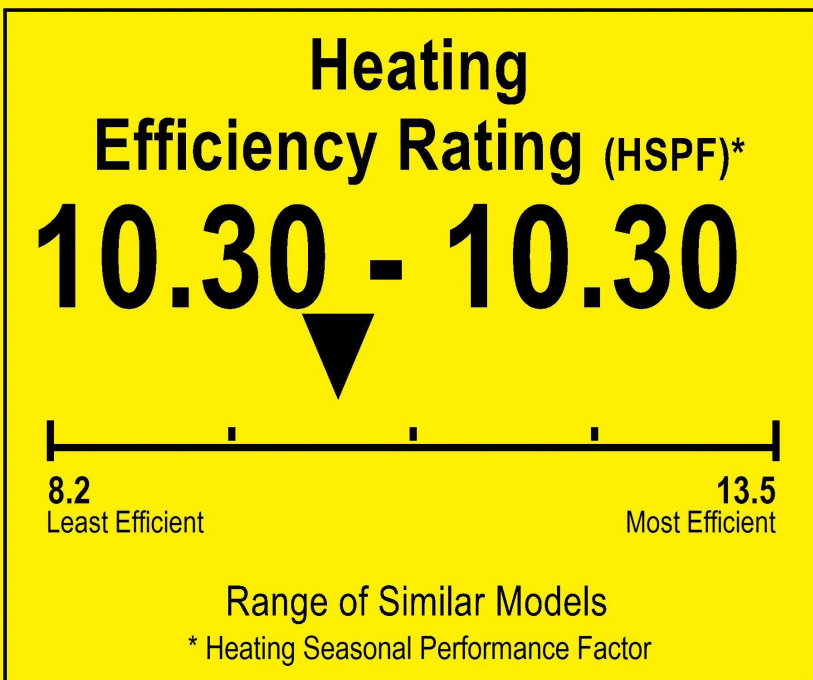

U.S. Government

Federal law prohibits removal of this label before consumer purchase.

ENERGYGUIDE

Heat Pump
Cooling and Heating
Split System

MRCOOL
Model EZPRO-09-HP-C-11516

 This system's efficiency ratings depend on the coil your contractor installs with this unit. The heating efficiency rating varies slightly in different geographic regions. Ask your contractor for details.