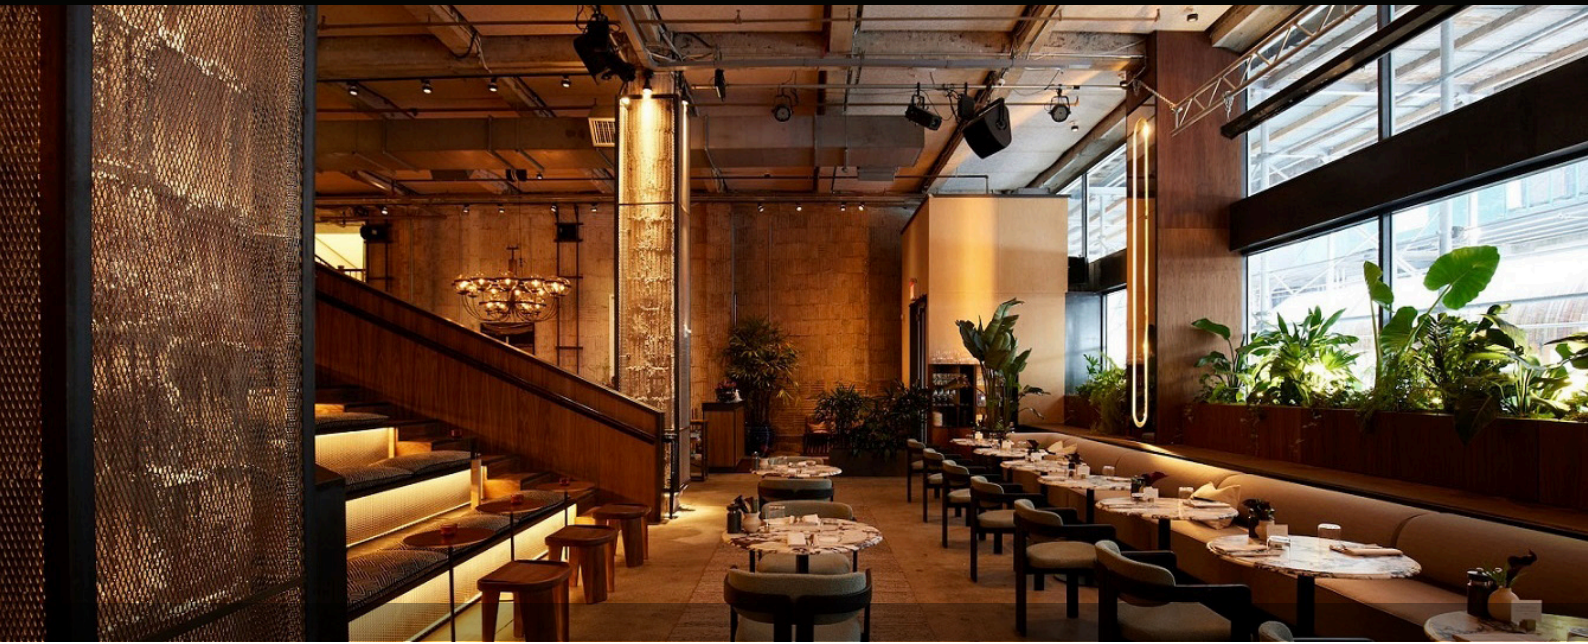

Premium Sound Solutions for Cafes and Restaurants