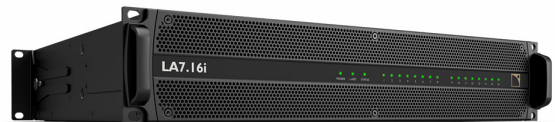

AMPLIFIER – L-ACOUSTICS LA7.16i

Type: Amplified controller for install
Colour Options: Black
Sold as: Single

[LEARN MORE](#)

L-Acoustics Subwoofers options:

SB15 SUBWOOFER

[LEARN MORE](#)