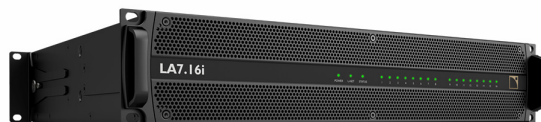

AMPLIFIER - L-ACOUSTICS LA7.16I

Type: Amplified controller for install
Colour Options: Black
Sold as: Single

[LEARN MORE](#)

L-Acoustics Subwoofers options:

SB18 SUBWOOFER

[LEARN MORE](#)