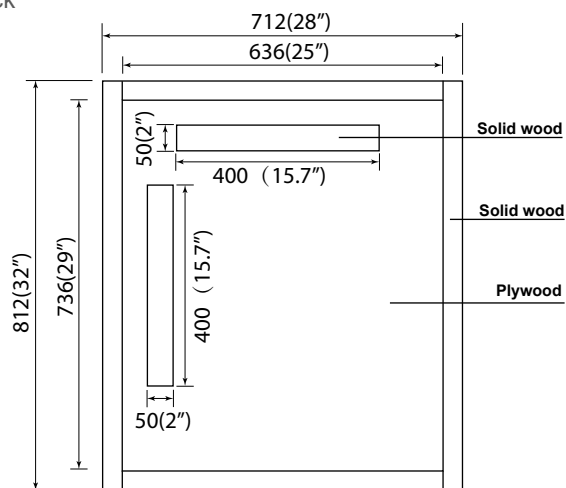

MIRROR 28"

WALL MIRROR

SKU: MD2832MR-NB

MD2832MR-WT

Colors/Finishes: Navy Blue, White

Nominal Dimension: 28W*1.4D*32H inches

FEATURES:

- Durable solid popular wood frame
- Beveled edge mirror
- Mirror hangs vertically or horizontally
- Wall cheats for easy hanging and leveling

PRODUCT DIAGRAMS:

Front

Back

Side

Top

All dimensions and specifications are nominal and may vary. Use actual products for accuracy in critical situations.

Mirror Installation

SUGGESTED TOOLS AND MATERIALS