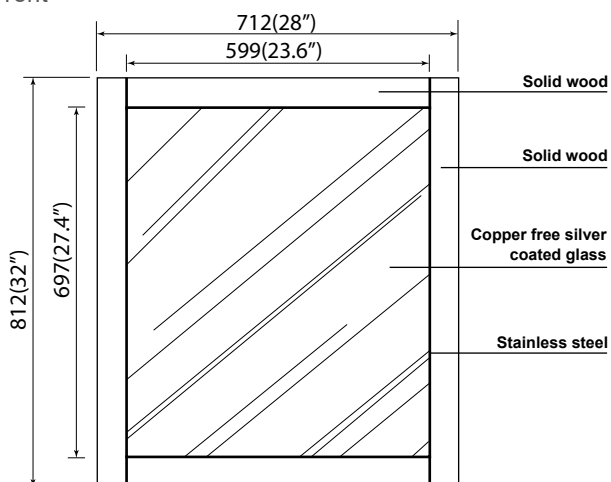

MIRROR 28"

WALL MIRROR

SKU: MD2832MR-NB

MD2832MR-WT

Colors/Finishes: Navy Blue, White

Nominal Dimension: 28W*1.4D*32H inches

FEATURES:

- Durable solid popular wood frame
- Beveled edge mirror
- Mirror hangs vertically or horizontally
- Wall cheats for easy hanging and leveling

PRODUCT DIAGRAMS:

Front

Back

Side

Top

All dimensions and specifications are nominal and may vary. Use actual products for accuracy in critical situations.

Mirror Installation

SUGGESTED TOOLS AND MATERIALS