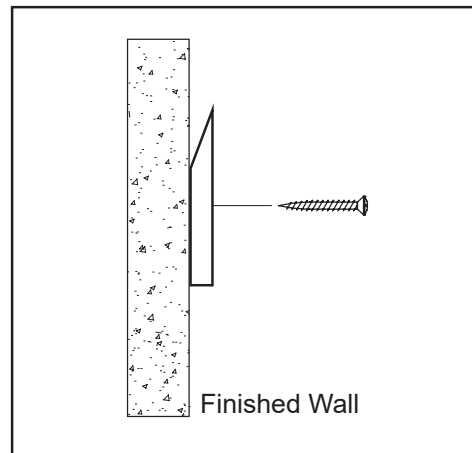

MIRROR 28"

WALL MIRROR

SKU: MD2832MR-NB

MD2832MR-WT

Colors/Finishes: Navy Blue, White

Nominal Dimension: 28W*1.4D*32H inches

FEATURES:

- Durable solid popular wood frame
- Beveled edge mirror
- Mirror hangs vertically or horizontally
- Wall cheats for easy hanging and leveling

PRODUCT DIAGRAMS:

Front

Back

Side

Top

All dimensions and specifications are nominal and may vary. Use actual products for accuracy in critical situations.

Mirror Installation

SUGGESTED TOOLS AND MATERIALS

PARTS

INSTALLATION INSTRUCTIONS

1

Remove wood cleat and screws from package.

Secure the wood cleat on the finished wall with screws. Make sure to hit wall studs or use provided wall anchors.

2

Hang mirror on the secured wood cleat.