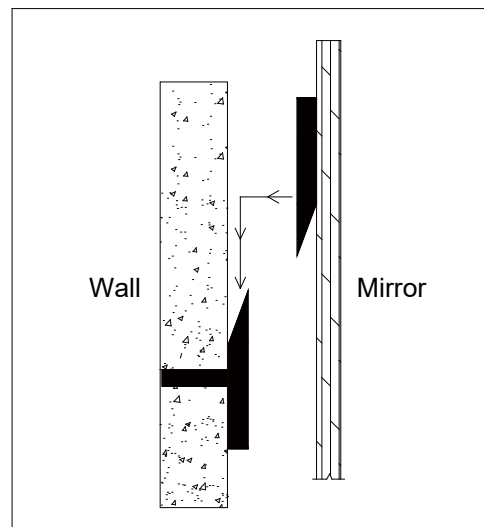

MIRROR 28"

WALL MIRROR

SKU: MD2832MR-NB

MD2832MR-WT

Colors/Finishes: Navy Blue, White

Nominal Dimension: 28W*1.4D*32H inches

FEATURES:

- Durable solid popular wood frame
- Beveled edge mirror
- Mirror hangs vertically or horizontally
- Wall cheats for easy hanging and leveling

PRODUCT DIAGRAMS:

Front

Back

Side

Top

All dimensions and specifications are nominal and may vary. Use actual products for accuracy in critical situations.

Mirror Installation

SUGGESTED TOOLS AND MATERIALS

PARTS

INSTALLATION INSTRUCTIONS

1

Remove wood cleat and screws from package.

Secure the wood cleat on the finished wall with screws. Make sure to hit wall studs or use provided wall anchors.

2

Hang mirror on the secured wood cleat.