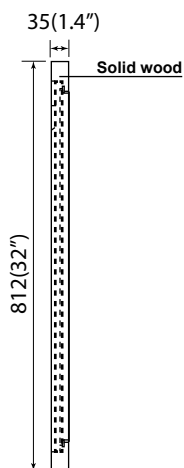

MIRROR 28"

WALL MIRROR

SKU: MD2832MR-NB

MD2832MR-WT

Colors/Finishes: Navy Blue, White

Nominal Dimension: 28W*1.4D*32H inches

FEATURES:

- Durable solid popular wood frame
- Beveled edge mirror
- Mirror hangs vertically or horizontally
- Wall cheats for easy hanging and leveling

PRODUCT DIAGRAMS:

Front

Back

Side

Top

All dimensions and specifications are nominal and may vary. Use actual products for accuracy in critical situations.

Mirror Installation

SUGGESTED TOOLS AND MATERIALS