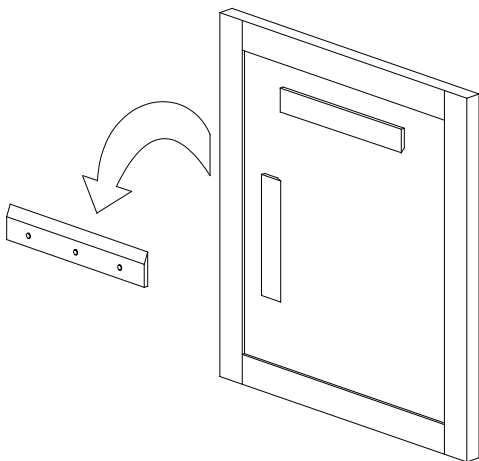

MIRROR 28"

WALL MIRROR

SKU: MD2832MR-NB

MD2832MR-WT

Colors/Finishes: Navy Blue, White

Nominal Dimension: 28W*1.4D*32H inches

FEATURES:

- Durable solid popular wood frame
- Beveled edge mirror
- Mirror hangs vertically or horizontally
- Wall cheats for easy hanging and leveling

PRODUCT DIAGRAMS:

Front

Back

Side

Top

All dimensions and specifications are nominal and may vary. Use actual products for accuracy in critical situations.

Mirror Installation

SUGGESTED TOOLS AND MATERIALS

PARTS

INSTALLATION INSTRUCTIONS

1

Remove wood cleat and screws from package.

Secure the wood cleat on the finished wall with screws. Make sure to hit wall studs or use provided wall anchors.

2

Hang mirror on the secured wood cleat.