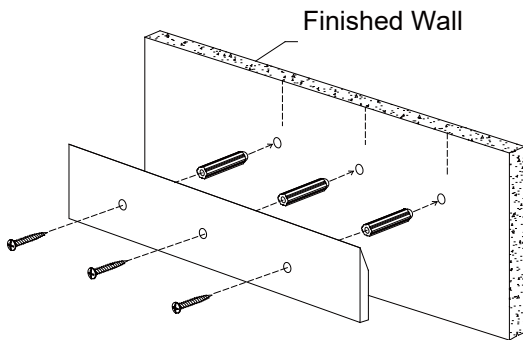

MIRROR 28"

WALL MIRROR

SKU: MD2832MR-NB

MD2832MR-WT

Colors/Finishes: Navy Blue, White

Nominal Dimension: 28W*1.4D*32H inches

FEATURES:

- Durable solid popular wood frame
- Beveled edge mirror
- Mirror hangs vertically or horizontally
- Wall cheats for easy hanging and leveling

PRODUCT DIAGRAMS:

Front

Back

Side

Top

All dimensions and specifications are nominal and may vary. Use actual products for accuracy in critical situations.

Mirror Installation

SUGGESTED TOOLS AND MATERIALS

PARTS

INSTALLATION INSTRUCTIONS

1

Remove wood cleat and screws from package.

Secure the wood cleat on the finished wall with screws. Make sure to hit wall studs or use provided wall anchors.

2

Hang mirror on the secured wood cleat.