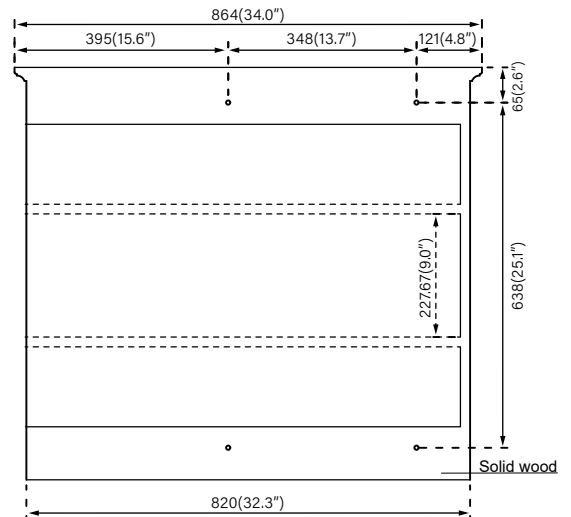

MIRROR CABINET 34"

MIRROR CABINET

SKU: MED34YS1WT

MED34YS1TG

MED34YS1NB

Colors/Finishes: White, Titanium Grey, Navy Blue

Nominal Dimension: 34W*5.9D*30H inches

FEATURES:

PRODUCT DIAGRAMS:

Front

Back

Side

Top

MIRROR CABINET INSTALLATION

SUGGESTED TOOLS AND MATERIALS:

INSTALLATION INSTRUCTIONS

PART LIST:

NOTE: Determine overall mirror dimensions before installation.
Requires two(2) person in installation.

Accessories and parts may vary from the picture above. Depends on the product model and size.