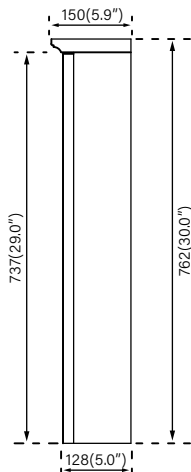

MIRROR CABINET 34"

MIRROR CABINET

SKU: MED34YS1WT

MED34YS1TG

MED34YS1NB

Colors/Finishes: White, Titanium Grey, Navy Blue

Nominal Dimension: 34W*5.9D*30H inches

FEATURES:

PRODUCT DIAGRAMS:

Front

Back

Side

Top

MIRROR CABINET INSTALLATION

SUGGESTED TOOLS AND MATERIALS:

INSTALLATION INSTRUCTIONS

PART LIST:

NOTE: Determine overall mirror dimensions before installation.
Requires two(2) person in installation.

Accessories and parts may vary from the picture above. Depends on the product model and size.