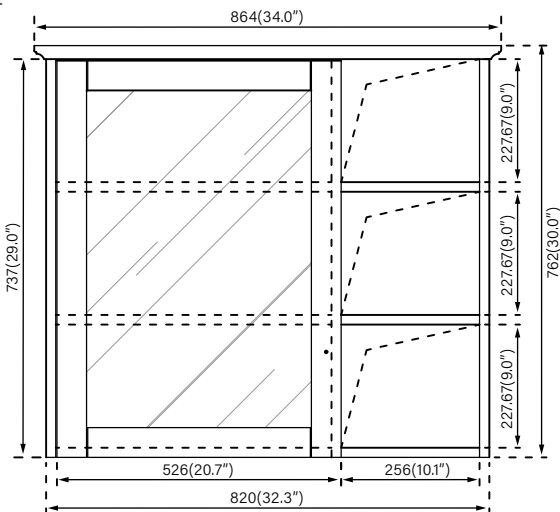

MIRROR CABINET 34"

MIRROR CABINET

SKU: MED34YS1WT

MED34YS1TG

MED34YS1NB

Colors/Finishes: White, Titanium Grey, Navy Blue

Nominal Dimension: 34W*5.9D*30H inches

FEATURES:

- Durable solid popular wood frame
- Anti-fog glass
- 1 soft-close door
- Mirror cabinet hangs vertically
- 2 solid wood shelves inside
- Metal alloy hardware with decorative porcelain
- Austria BLUM soft-close hinges system

PRODUCT DIAGRAMS:

Front

Back

Side

Top

MIRROR CABINET INSTALLATION

SUGGESTED TOOLS AND MATERIALS:

INSTALLATION INSTRUCTIONS

PART LIST:

NOTE: Determine overall mirror dimensions before installation.
Requires two(2) person in installation.

Accessories and parts may vary from the picture above. Depends on the product model and size.