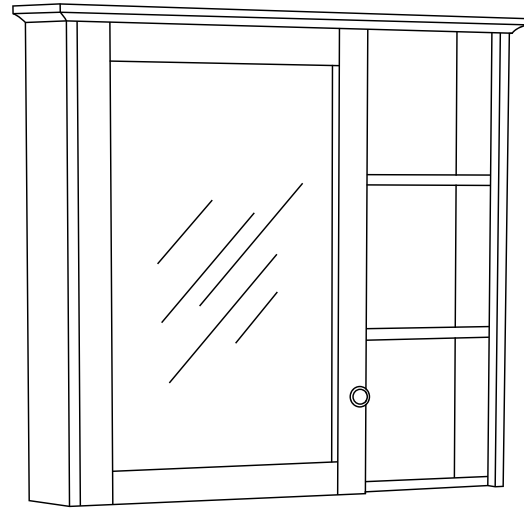

MIRROR CABINET 34"

MIRROR CABINET

SKU: MED34YS1WT

MED34YS1TG

MED34YS1NB

Colors/Finishes: White, Titanium Grey, Navy Blue

Nominal Dimension: 34W*5.9D*30H inches

FEATURES:

- Durable solid popular wood frame
- Anti-fog glass
- 1 soft-close door
- Mirror cabinet hangs vertically
- 2 solid wood shelves inside
- Metal alloy hardware with decorative porcelain
- Austria BLUM soft-close hinges system

PRODUCT DIAGRAMS: