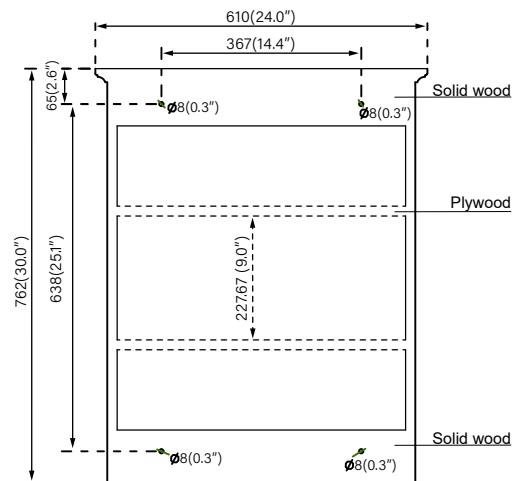

## MIRROR CABINET

SKU: MED24YS1WT

MED24YS1TG

MED24YS1NB

Colors/Finishes: White, Titanium Grey, Navy Blue

Nominal Dimension: 24W\*5.9D\*30H inches

### PRODUCT DIAGRAMS:

Front

Back

Side

Top