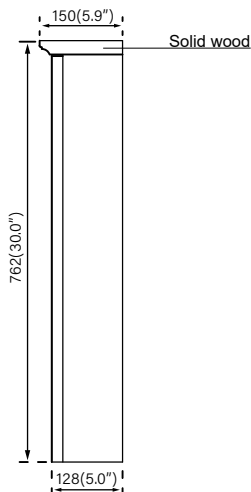

## MIRROR CABINET

SKU: MED24YS1WT

MED24YS1TG

MED24YS1NB

Colors/Finishes: White, Titanium Grey, Navy Blue

Nominal Dimension: 24W\*5.9D\*30H inches

### PRODUCT DIAGRAMS:

Front

Back

Side

Top