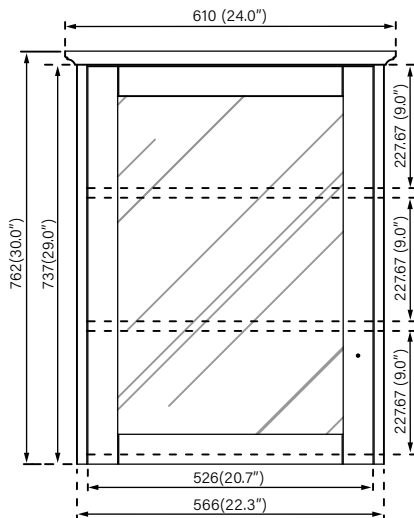

# MIRROR CABINET 24''

## MIRROR CABINET

SKU: MED24YS1WT

MED24YS1TG

MED24YS1NB

Colors/Finishes: White, Titanium Grey, Navy Blue

Nominal Dimension: 24W\*5.9D\*30H inches

### PRODUCT DIAGRAMS:

Front

Back

Side

Top