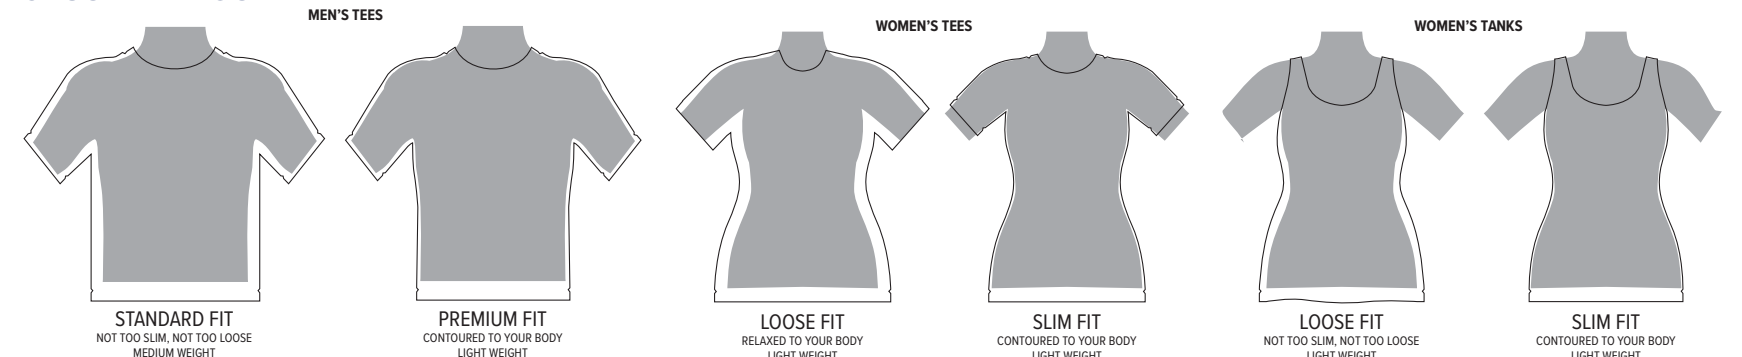

CASUAL FIT GUIDE