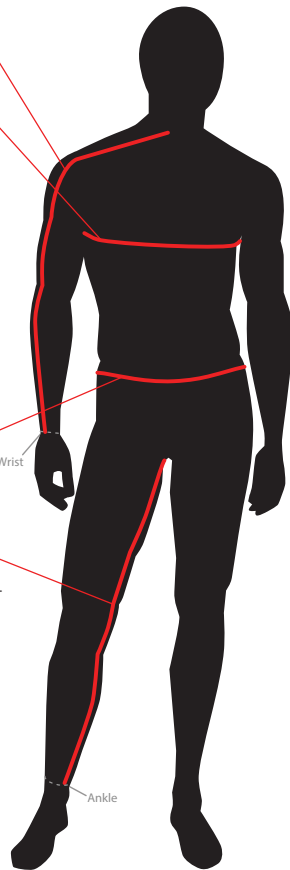

RACEWEAR / OFFROAD MEN'S SIZE CHARTS

MEN'S ADULT AND YOUTH JERSEYS

Sleeve- Measure from the center of the spine at the base of the neck, around the shoulder, over the elbow and down to the wrist.

Chest- Measure around the broadest part of the chest, 1-2 inches below the armpits.

YOUTH			ADULT		
SIZE	SLEEVE	CHEST	SIZE	SLEEVE	CHEST
YS	20"-21"	20"-22"	SM	31"-32"	34"-35"
YM	22"-23"	24"-26"	MD	32"-33"	36"-38"
YL	24"-26"	28"-30"	LG	33"-34"	40"-42"
YXL	27"-30"	32"-33"	XL	34"-35"	44"-46"
			2X	37"	48"-50"
			3X	38"	52"-54"
			4X	38"	56"-58"
			5X	38"	60"-62"

MEN'S ADULT AND YOUTH PANTS

Waist- Measure about 1" below the pelvic bone.

Inseam- Measurement is actual pant inseam.

YOUTH			ADULT			OVER-BOOT	
SIZE	INSEAM	WAIST	SIZE	WAIST	INSEAM	INSEAM	INSEAM
20	20"	22"	28	28.5"-30"	27"	31"	31"
22	21"	23"	30	30.5"-32"	28.5"	31.5"	31.5"
24	23"	24"	32	32.5"-34"	30"	32"	32"
26	25"	25"	34	34.5"-36"	30"	33"	33"
			36	36.5"-38"	31"	34"	34"
			38	38.5"-40"	31"	34"	34"
			40	40.5"-42"	31"	34"	34"
			42	42.5"-44"	31"	34"	34"
			44	44.5"-46"	31"	34"	34"
			46	46.5"-48"	31"	34"	34"
			48	48.5"-50"	31"	34"	34"