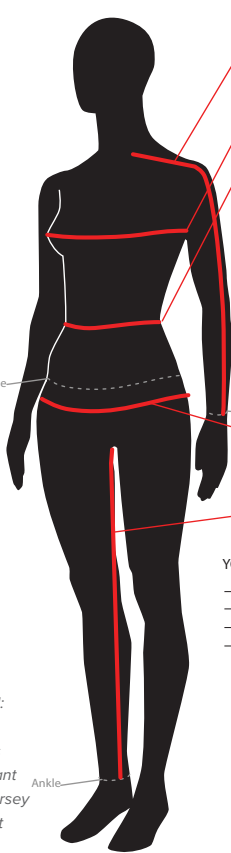

WOMEN'S ADULT AND YOUTH PANTS

Hip- Stand with your feet together and measure around the fullest part of your hips.

Inseam- Measurement is actual pant inseam.

YOUTH			ADULT (MEN'S SIZE REFERENCE)			
SIZE	INSEAM	WAIST	SIZE	WAIST	INSEAM	HIP MAX
20	20"	22"	0/2 (28)	26"	27"	36.5"
22	21"	23"	3/4 (30)	27"	28"	37.5"
24	23"	24"	5/6 (32)	28"	29"	38.5"
26	25"	25"	7/8 (34)	29"	30"	39.5"
			9/10 (36)	30"	30"	40.5"
			11/12 (38)	31"	30"	42"
			13/14 (40)	32"	30"	44"
			15/16 (42)	33"	30"	46"
			17/18 (44)	34"	30"	48"
			19/20 (46)	35"	30"	50"