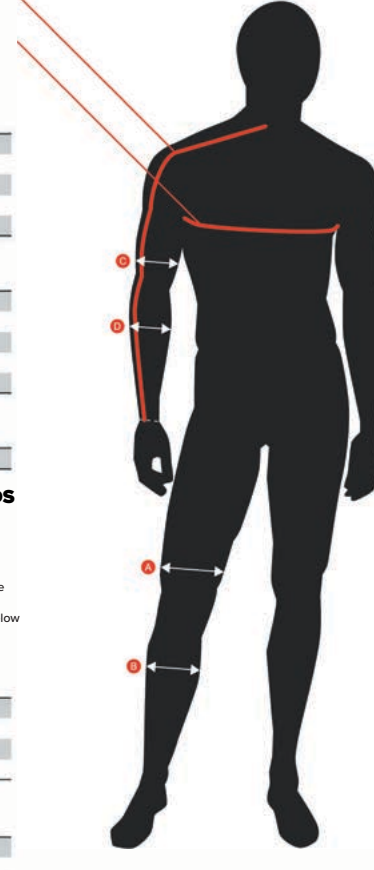

ELBOW PADS

Size	Bicep	Forearm
SM	8-10"	7.5-8.5"
MD	10-12"	8.5-9.5"
LG	12-14"	9.5-10.5"
XL	14-16"	10.5-12"