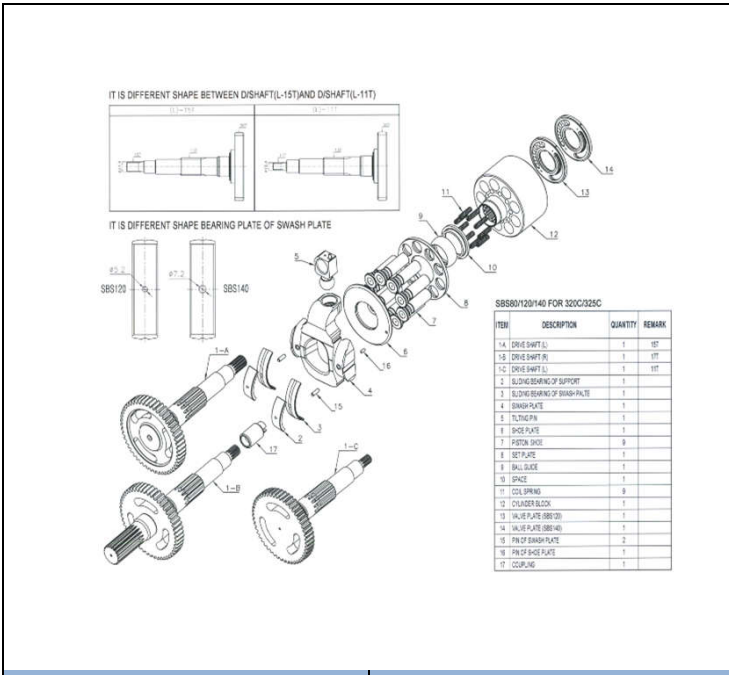

Caterpillar EXCAVATOR PARTS----Hydraulic pump rebuild parts

CMPC-K001