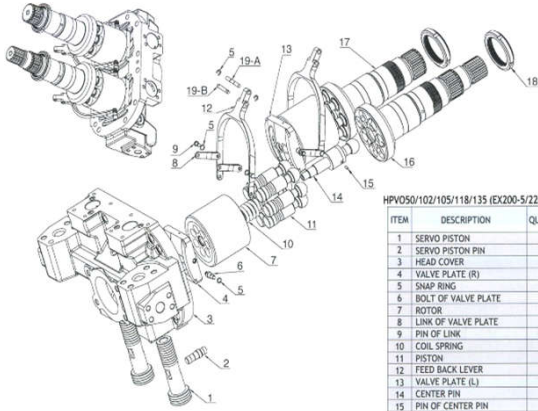

HITACHI EXCAVATOR PARTS----Hydraulic Parts

CMPH-Q001

ITEM	DESCRIPTION	QUANTITY	REMARK
1	SERVO PISTON	2	
2	SERVO PISTON PIN	2	
3	HEAD COVER	1	
4	VALVE PLATE (R)	1	
5	SNAP RING	12	
6	BOLT OF VALVE PLATE	4	
7	ROTOR	2	
8	LINK OF VALVE PLATE	4	
9	PIN OF LINK	4	
10	COIL SPRING	2	
11	PISTON	14	
12	FEED BACK LEVER	2	
13	VALVE PLATE (L)	1	
14	CENTER PIN	2	
15	PIN OF CENTER PIN	2	
16	DRIVE SHAFT (R)	1	
17	DRIVE SHAFT (L)	1	
18	LOCK NUT	2	
19-A	PIN OF FEED BACK-A	2	
19-B	PIN OF FEED BACK-B	2