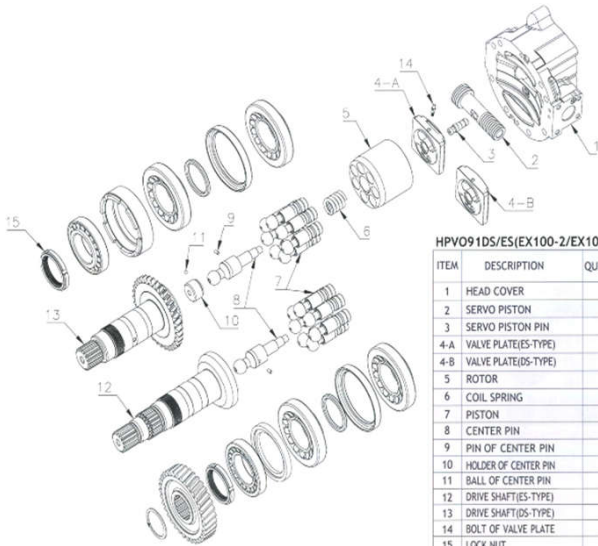

Hitachi Excavator Hydraulic Pump Spare Parts

HPVO50/102/118/135

EX200-5 EX220-5 ZX200 ZX220 ZX230

CMPH-Q002

ITEM	DESCRIPTION	QUANTITY	REMARK
1	HEAD COVER	1	
2	SERVO PISTON	1	
3	SERVO PISTON PIN	1	
4-A	VALVE PLATE(ES-TYPE)	1	
4-B	VALVE PLATE(DS-TYPE)	1	
5	ROTOR	1	
6	COIL SPRING	1	
7	PISTON	14	
8	CENTER PIN	2	
9	PIN OF CENTER PIN	2	
10	HOLDER OF CENTER PIN	1	DS-TYPE
11	BALL OF CENTER PIN	1	DS-TYPE
12	DRIVE SHAFT(ES-TYPE)	1	
13	DRIVE SHAFT(DS-TYPE)	1	
14	BOLT OF VALVE PLATE	1	
15	LOCK NUT	2