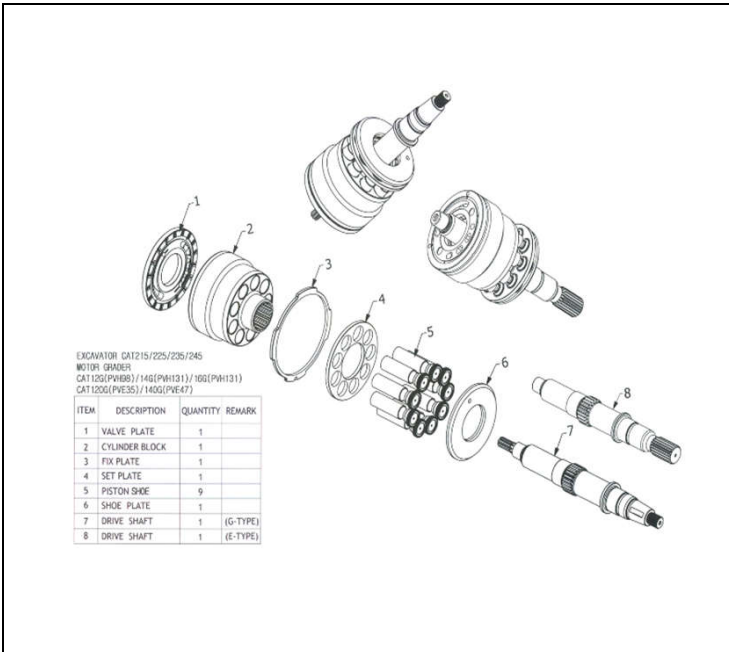

SBS80 SBS120 SBS140
drive shaft, swash plate, tiling pin, shoe plate, piston shoe, set plate, ball guide,

320C 325C E311C 311D E312C 312D
cylinder block, valve plate, pin of swash plate, pin of shoe plate, coupling

CMPC-K002