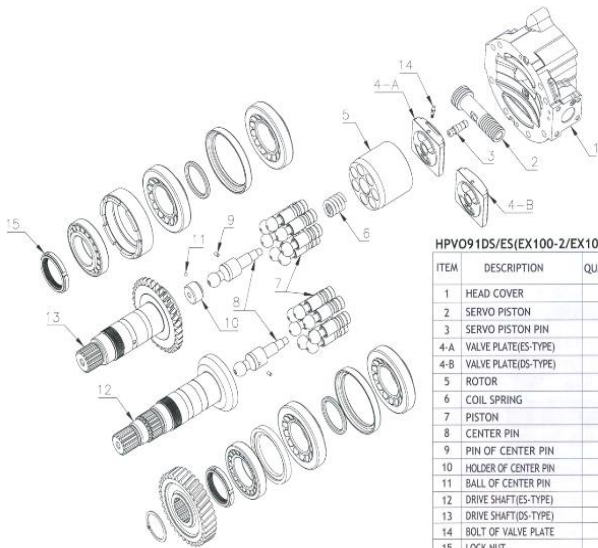

Hitachi Excavator Hydraulic Pump Spare Parts

HPV050/102/118/135

EX200-5 EX220-5 ZX200 ZX220 ZX230

CMPH-Q002

HPV091DS/ES(EX100-2/EX100-3/5)

ITEM	DESCRIPTION	QUANTITY	REMARK
1	HEAD COVER	1	
2	SERVO PISTON	1	
3	SERVO PISTON PIN	1	
4-A	VALVE PLATE(ES-TYPE)	1	
4-B	VALVE PLATE(DS-TYPE)	1	
5	ROTOR	1	
6	COIL SPRING	1	
7	PISTON	14	
8	CENTER PIN	2	
9	PIN OF CENTER PIN	2	
10	HOLDER OF CENTER PIN	1	DS-TYPE
11	BALL OF CENTER PIN	1	DS-TYPE
12	DRIVE SHAFT(ES-TYPE)	1	
13	DRIVE SHAFT(DS-TYPE)	1	
14	BOLT OF VALVE PLATE	1	
15	LOCK NUT	2