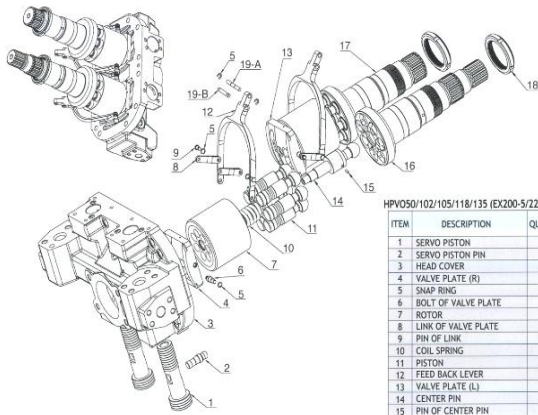

HITACHI EXCAVATOR PARTS---Hydraulic Parts

CMPH-Q001

HPV050/102/105/118/135 (EX200-5/Z20-5, ZXIS200/Z20/Z30)

ITEM	DESCRIPTION	QUANTITY	REMARK
1	SERVO PISTON	2	
2	SERVO PISTON PIN	2	
3	HEAD COVER	1	
4	VALVE PLATE (R)	1	
5	SNAP RING	12	
6	BOLT OF VALVE PLATE	4	
7	ROTOR	2	
8	LINK OF VALVE PLATE	4	
9	PIN OF LINK	4	
10	COIL SPRING	2	
11	PISTON	14	
12	FEED BACK LEVER	2	
13	VALVE PLATE (L)	1	
14	CENTER PIN	2	
15	PIN OF CENTER PIN	2	
16	DRIVE SHAFT (R)	1	
17	DRIVE SHAFT (L)	1	
18	LOCK NUT	2	
19-A	PIN OF FEED BACK-A	2	
19-B	PIN OF FEED BACK-B	2	