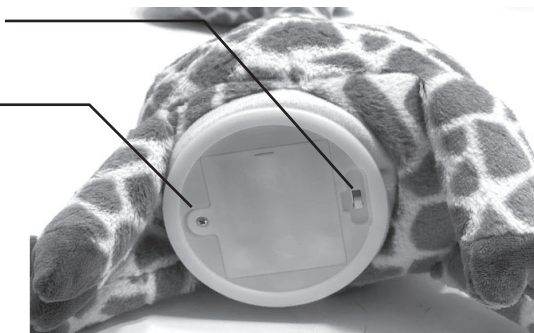

SETTING UP GROOVY GIRAFFE

1. Turn Groovy Giraffe over and turn off the power switch.
2. Use a phillips screwdriver to open the battery cover.
3. Insert 3xAA batteries taking care to match polarity.
4. Close the battery compartment, reinstall the screw, and switch the power switch to ON.

OPERATING GROOVY GIRAFFE

1. Turn Groovy Giraffe over and turn the power switch to On.
2. Gently press the button on the back of Groovy Giraffe to start the Giraffe singing and dancing. Pressing this button again will stop the Giraffe, and repeated presses will cycle through the available songs.
3. Your Giraffe will also repeat any words you say back to you. To activate this mode press the button under the Giraffe's chin. The Giraffe will beep and repeat anything you say after the beep. To stop this mode press the button again.
4. When finished turn the power switch to Off to conserve battery power.