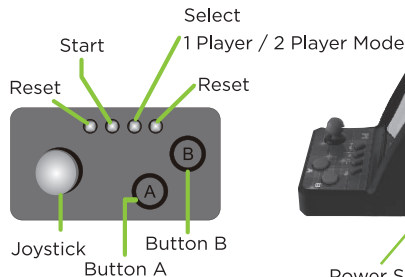

INSTALLING THE BATTLE ARCADE'S BATTERIES

1. Locate the battery compartment on the base of your Battle Arcade.
2. Using a phillips screwdriver remove the screw securing the cover and open.
3. Install 4xAA batteries into the battery holder taking care to match the correct polarity (+/-).
4. Replace the battery holder, install the cover and replace the screw.

Speaker

USING YOUR BATTLE ARCADE

Controls

Power Switch

1. Locate the power switch on the side of the Battle Arcade and turn it on.
2. Use the joystick to cycle through the 300 available games. Once you find a game press "Start".
3. Play the Game using the controller.
4. To return to the selection screen press "Reset".