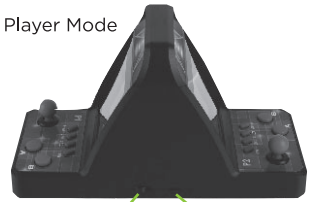

INSTALLING THE BATTLE ARCADE'S BATTERIES

1. Locate the battery compartment on the base of your Battle Arcade.
2. Using a phillips screwdriver remove the screw securing the cover and open.
3. Install 4xAA batteries into the battery holder taking care to match the correct polarity (+/-).
4. Replace the battery holder, install the cover and replace the screw.

Speaker

USING YOUR BATTLE ARCADE

Controls

Power Switch

1. Locate the power switch on the side of the Battle Arcade and turn it on.
2. Use the joystick to cycle through the 300 available games. Once you find a game press "Start".
3. Play the Game using the controller.
4. To return to the selection screen press "Reset".