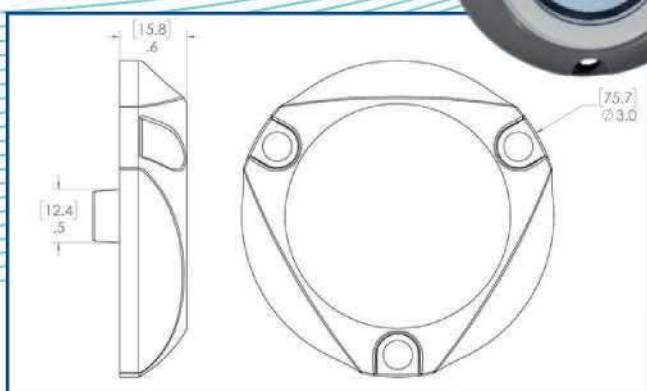

Mounting hole diameter : 1/4»

Depth : 0.58in (1.48cm)

Diameter : 2.98in (7.57cm)

**SeaBlaze Quattro DUAL White/Blue** cde : 101511

**SeaBlaze Quattro RGBW** cde : 101510

Lumens (White): 2000+

Voltage : 10-30vDC