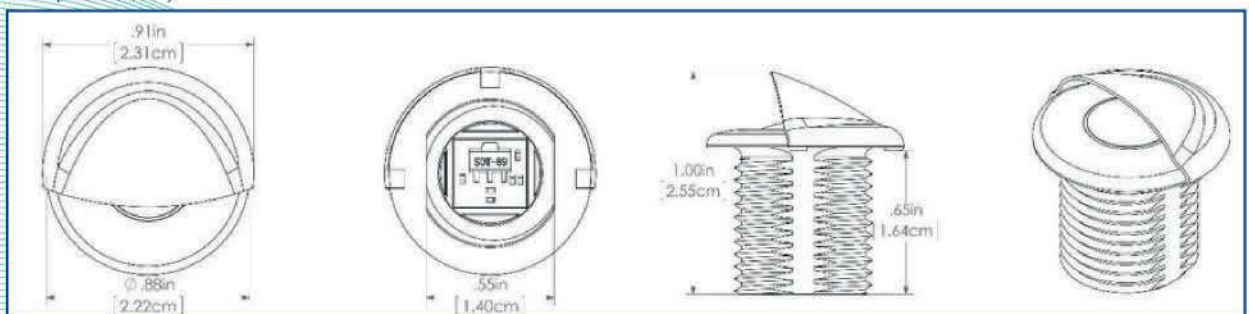

Echo

Lumens (White) : 45
Voltage : 10-16vDC
12v DC Amps : 45mA
24v DC Amps : N/A
Rated Watts : 0.55
CCT : 5000
CRI : 70+
Op. Temp F/C : -31/35 to + 131/55
Timed Toggled Protocol (TTP) : No
Third Party Dimmer Compatibility (3PD) : Yes
Color Match Commitment (CM) : Yes
Mounting Hole Diameter : 11/16"
Height : N/A
Width : N/A
Depth : 0.81in (2.06cm)
Diameter : 1.24in (3.15cm)

Aruba

Lumens (White) : 45
Voltage : 10-16vDC
12v DC Amps : 45mA
24v DC Amps : N/A
Rated Watts : 0.55
CCT : 5000
CRI : 70+
Op. Temp F/C : -31/35 to +131/55
Timed Toggled Protocol (TTP) : No
Third Party Dimmer Compatibility (3PD) : Yes
Color Match Commitment (CM) : Yes
Mounting Hole Diameter : 5/8"
Height : N/A
Width : N/A
Depth : 0.5in (1.27cm)
Diameter : 0.93in (2.36cm)