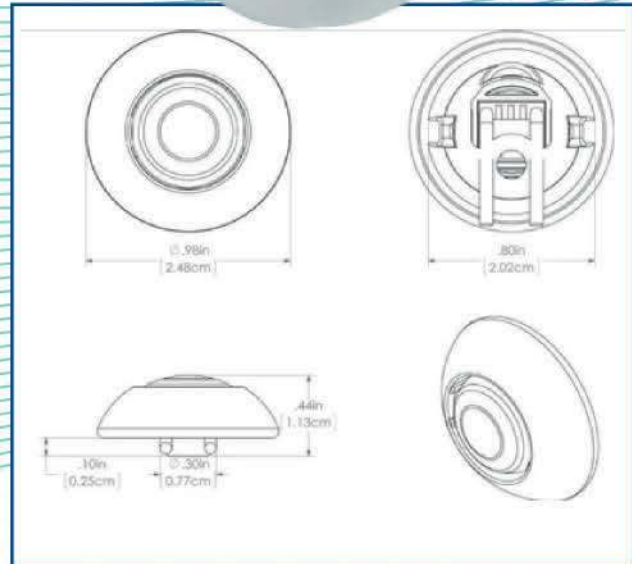

Exuma

Lumens (White) : 45
Voltage : 10-16vDC
12v DC Amps : 45mA
24v DC Amps : N/A
Rated Watts : 0.55
CCT : 3000
CRI : 80+
Op. Temp F/C : -31/35 to +131/55
Timed Toggled Protocol (TTP) : No
Third Party Dimmer Compatibility (3PD) : Yes
Color Match Commitment (CM) : Yes
Mounting Hole Diameter : 5/8"
Depth : 0.44in (1.13cm)
Diameter : 0.98in (2.48cm)