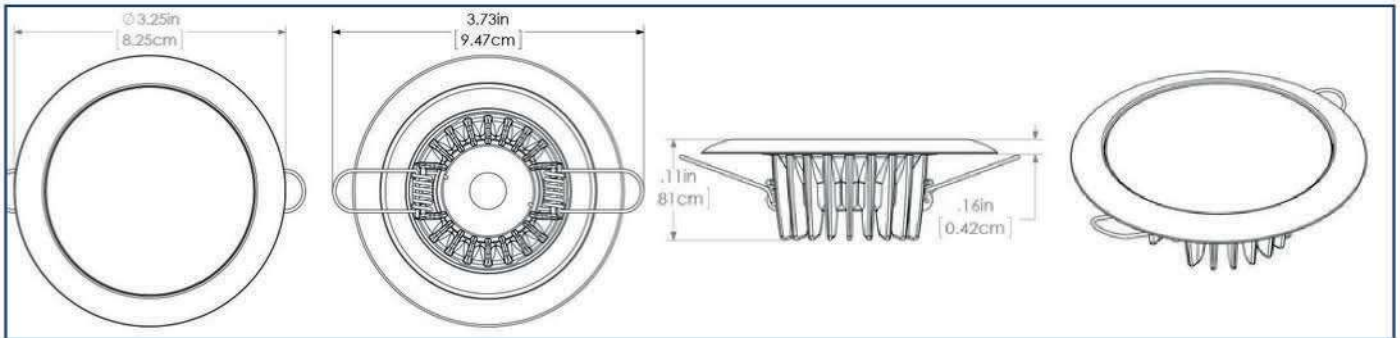

## Mirage

Lumens (White) : 172  
 Voltage : 10-30vDC  
 12v DC Amps : 360mA  
 24v DC Amps : 180mA  
 Rated Watts : 3  
 CCT : 5000  
 CRI : 70+  
 Op. Temp F/C : -31/35 to + 131/55 F  
 Timed Toggled Protocol (TTP) : Yes  
 Third Party Dimmer Compatibility (3PD) : Yes  
 Color Match Commitment (CM) : Yes  
 Mounting Hole Diameter : 2"  
 Height : N/A  
 Width : N/A  
 Depth : 1in (2.54cm)  
 Diameter : 3.25in (8.25cm)