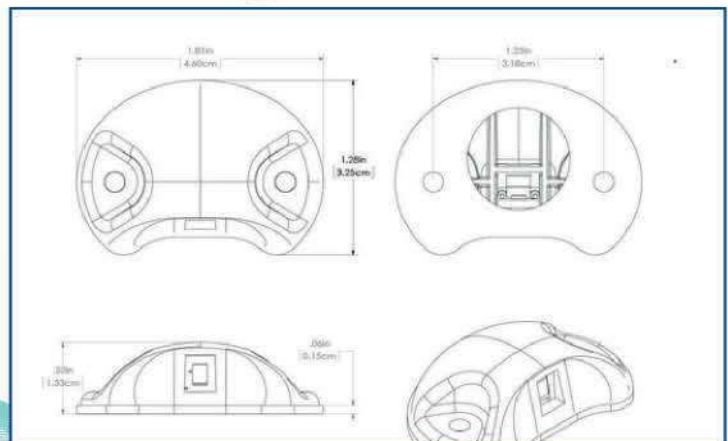

Barbados

Lumens (White) : 45
Voltage : 10-16vDC
12v DC Amps : 45mA
24v DC Amps : N/A
Rated Watts : 0.55
CCT : 5000
CRI : 70+
Op. Temp F/C : -31/35 to +131/55
Timed Toggled Protocol (TTP) : No
Third Party Dimmer Compatibility (3PD) : Yes
Color Match Commitment (CM) : Yes
Mounting Hole Diameter : 5/8"
Height : 1.28in (3.25cm)
Width : 1.81in (4.60cm)
Depth : 0.52in (1.33cm)