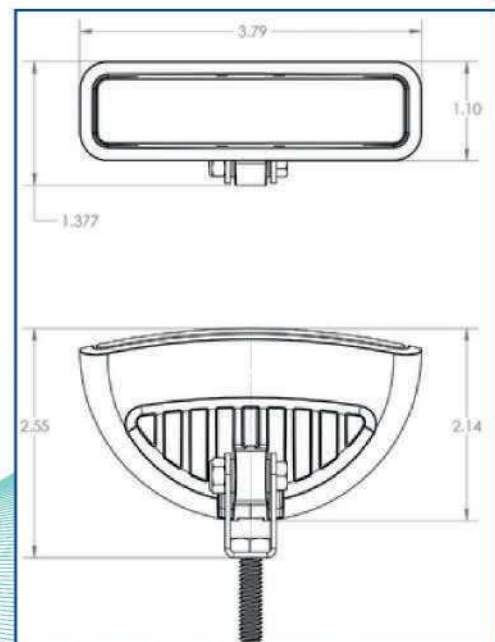

Capri 3

Color Output : RGBW/White dimming/White dimming-Blue dimming/White dimming-Red dimming/White no dimming

Finish / Housing : White or Black

Lumens : 1200

Voltage : 10-30 vDC

12v DC Amps : 1.A

24v DC Amps : 0.5A

Related Watts : 12

Correlated Corrected Temperature (CCT) : 5000

Color Rendering Index (CRI) : 70+

Op. Temp F/C : -31/35 to + 131/55

Height : 1.39in (3.53cm)

Width : 4.08in (10.36cm)

Depth : 1.43in (3.63cm)

IP Rating : 67

PLI Enabled : Yes

Timed Toggled Protocol (TTP) : Yes

Third Party Dimmer Compatibility (3PD) : N

Color Match Commitment (CM) : Yes

CE Certified : Yes

UL Certified : No

Sub Category : Flood & Spreader Light

Caprera 3

Color Output : RGBW/White dimming/White dimming-Blue dimming/White dimming-Red dimming/White no dimming

Finish / Housing : White or Black

Lumens : 1200

Voltage : 10-30 vDC

12v DC Amps : 1A

24v DC Amps : 0.5A

Related Watts :12

Correlated Corrected Temperature (CCT): 5000

Color Rendering Index (CRI): 70+

Op. Temp F/C : -31/35 to + 131/55

Height :1.10in (2.79cm)

Width : 3.79in (9.62cm)

Depth : 2.49in (6.32cm)

IP Rating : 67

PLI Enabled : No

Timed Toggled Protocol (TTP) : Yes

Third Party Dimmer Compatibility (3PD) : Yes

Color Match Commitment (CM) : Yes

CE Certified : Yes

UL Certified : No

Sub Category : Flood & Spreader Lights N/A