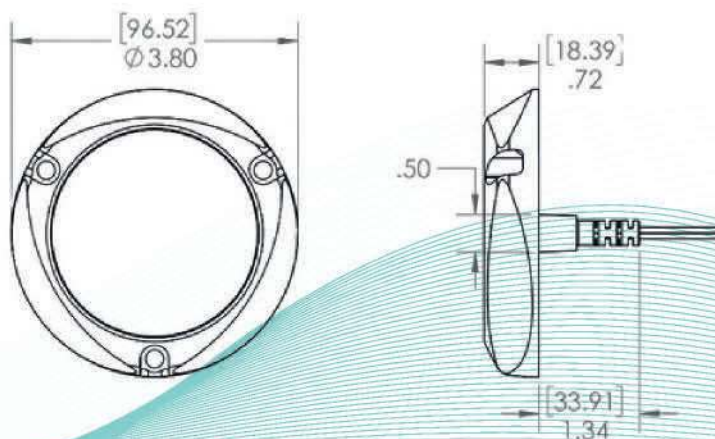

SeaBlaze X2 Chrome DUAL White/Blue cde : 101592

SeaBlaze X2 Chrome RGBW cde : 101591

Lumens (White) : 5000
Voltage : 10-30vDC
12v DC Amps : 5A
24v DC Amps : 2.5A
Rated Watts : 60
CCT : 6500
CRI : 70+
Op. Temp F/C : -31/35 to + 131/55
Timed Toggled Protocol (TTP) : Yes
Third Party Dimmer Compatibility (3PD) : No
Color Match Commitment (CM) : No
Mounting Hole Diameter : 1/2»
Height : N/A
Width : N/A
Depth : 0.85 in (2.15 cm)
Diameter : 3.94 in (8.86 cm)