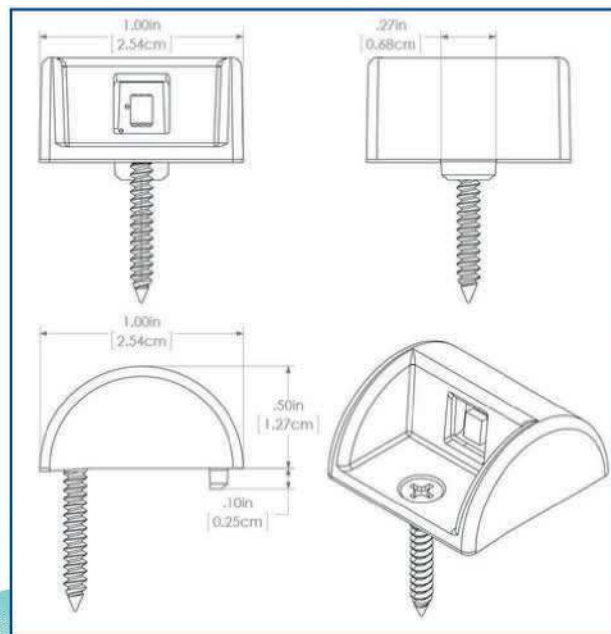

Andros

Lumens (White) : 45
Voltage : 10-16vDC
12v DC Amps : 45mA
24v DC Amps : N/A
Rated Watts : 0.55
CCT : 3000
CRI : 80+
Op. Temp F/C : -31/35 to +131/55
Timed Toggled Protocol (TTP) : No
Third Party Dimmer Compatibility (3PD) : Yes
Color Match Commitment (CM) : Yes
Mounting Hole Diameter : 5/8"
Height : 1.00in (2.54cm)
Width : 1.00in (2.54cm)
Depth : 0.50in (1.27cm)