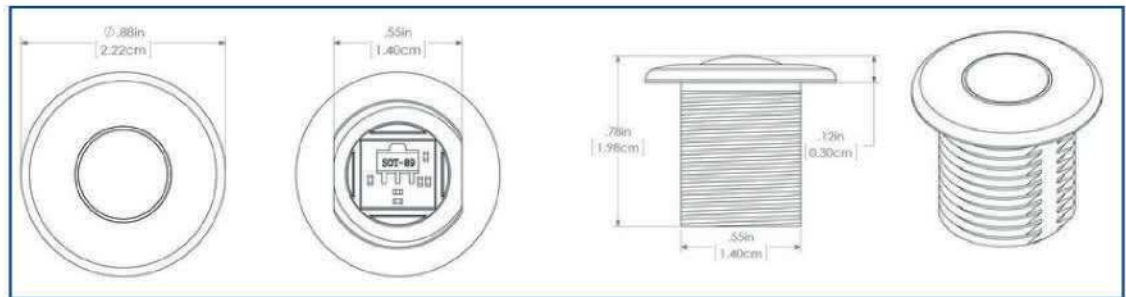

Newt

Lumens (White) : 45
Voltage : 10-16vDC
12v DC Amps : 45mA
24v DC Amps : N/A
Rated Watts : 0.55
CCT : 5000
CRI : 70+
Op. Temp F/C : -31/35 to +131/55
Timed Toggled Protocol (TTP) : No
Third Party Dimmer Compatibility (3PD) : Yes
Color Match Commitment (CM) : Yes
Mounting Hole Diameter : 5/8"
Height : N/A
Width : N/A
Depth : 0.78in (1.98cm)
Diameter : 0.88in (2.22cm)