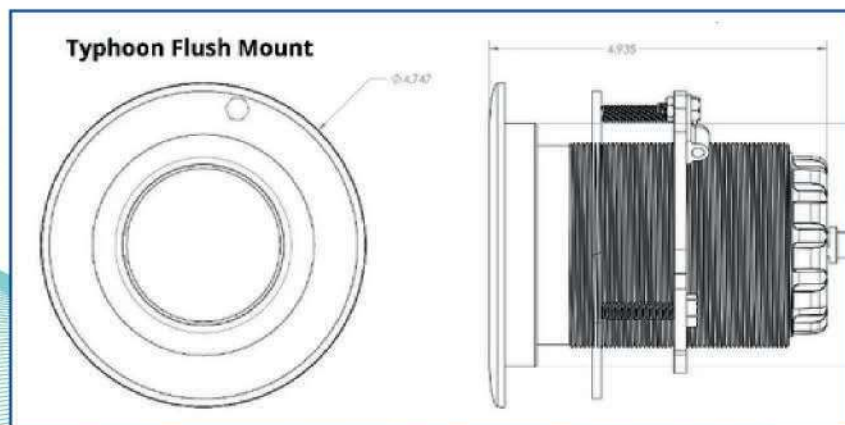

UNDERWATERLIGHTS

Sea Blaze Typhoon White/Blue cde : 101448

SeaBlaze Typhoon RGBW cde : 101449

Color Output : Dual-Color White/Blue or RGB

Finish / Housing : Bronze Surface Mount

Lumens : 10 000

Voltage : 10-30 vDC

12v DC Amps : 10A

24v DC Amps : 4.5A

Related Watts : 120W

Correlated Corrected Temperature (CCT) : 6500

Color Rendering Index (CRI) : 70+

Op. Temp F/C : -31/35 to + 131/55

Diameter : 4" (10.16cm)

Depth : 5.125' (13.01cm)

Mounting Hole : 3"

IP Rating : 68

PLI Enabled : Yes

Timed Toggled Protocol (TTP) : Yes

Third Party Dimmer Compatibility (3PD) : No

Color Match Commitment (CM) : No

CE Certified : Yes

UL Certified : No

SeaBlaze Typhoon FLUSH White/Blue cde : 101450

SeaBlaze Typhoon FLUSH RGBW cde : 101451

Color Output : Dual-Color White/Blue or RGB

Finish / Housing : Bronze Flush Mount

Lumens : 10 000

Voltage : 10-30 vDC

12v DC Amps : 10A

24v DC Amps : 4.5A

Related Watts : 120W

Correlated Corrected Temperature (CCT) : 6500

Color Rendering Index (CRI) : 70+

Op. Temp F/C : -31/35 to + 131/55

Diameter : 4.75in (12.06cm)

Depth : 5.125' (13.01cm)

Mounting Hole : 3.625

IP Rating : 68

PLI Enabled : Yes

Timed Toggled Protocol (TTP) : Yes

Third Party Dimmer Compatibility (3PD) : No

Color Match Commitment (CM) : No

CE Certified : Yes

UL Certified : No