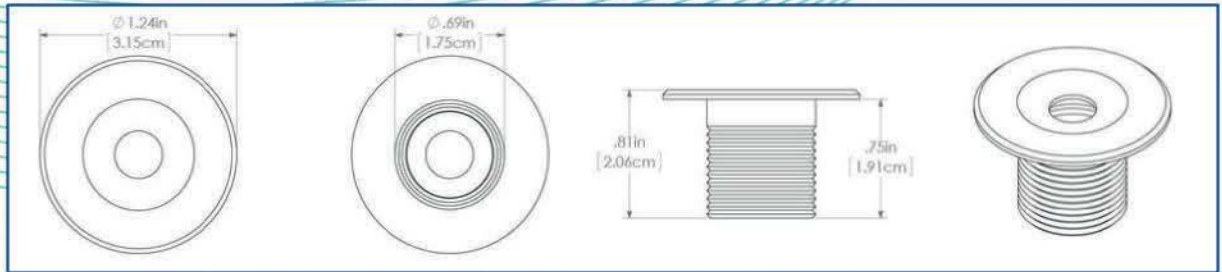

Echo

Lumens (White) : 45
Voltage : 10-16vDC
12v DC Amps : 45mA
24v DC Amps : N/A
Rated Watts : 0.55
CCT : 5000
CRI : 70+
Op. Temp F/C : -31/35 to + 131/55
Timed Toggled Protocol (TTP) : No
Third Party Dimmer Compatibility (3PD) : Yes
Color Match Commitment (CM) : Yes
Mounting Hole Diameter : 11/16"
Height : N/A
Width : N/A
Depth : 0.81in (2.06cm)
Diameter : 1.24in (3.15cm)

Aruba

Lumens (White) : 45
Voltage : 10-16vDC
12v DC Amps : 45mA
24v DC Amps : N/A
Rated Watts : 0.55
CCT : 5000
CRI : 70+
Op. Temp F/C : -31/35 to +131/55
Timed Toggled Protocol (TTP) : No
Third Party Dimmer Compatibility (3PD) : Yes
Color Match Commitment (CM) : Yes
Mounting Hole Diameter : 5/8"
Height : N/A
Width : N/A
Depth : 0.5in (1.27cm)
Diameter : 0.93in (2.36cm)