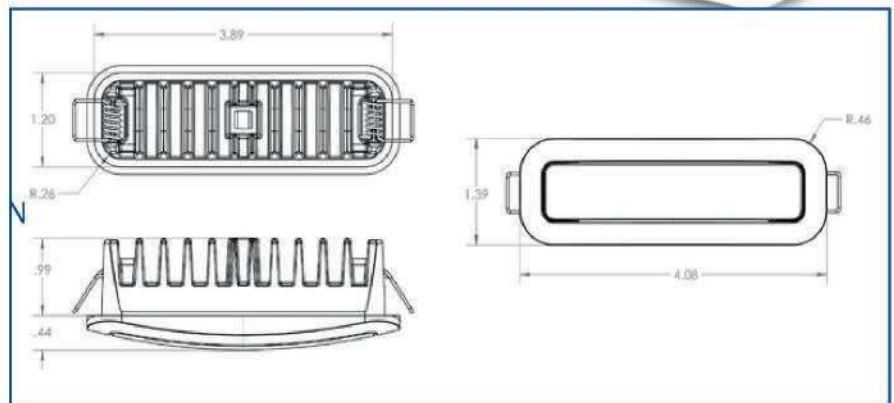

Capri 3

Color Output : RGBW/White dimming/White dimming-Blue dimming/White dimming-Red dimming/White no dimming

Finish / Housing : White or Black

Lumens : 1200

Voltage : 10-30 vDC

12v DC Amps : 1.A

24v DC Amps : 0.5A

Related Watts : 12

Correlated Corrected Temperature (CCT) : 5000

Color Rendering Index (CRI) : 70+

Op. Temp F/C : -31/35 to + 131/55

Height : 1.39in (3.53cm)

Width : 4.08in (10.36cm)

Depth : 1.43in (3.63cm)

IP Rating : 67

PLI Enabled : Yes

Timed Toggled Protocol (TTP) : Yes

Third Party Dimmer Compatibility (3PD) : N

Color Match Commitment (CM) : Yes

CE Certified : Yes

UL Certified : No

Sub Category : Flood & Spreader Light

Caprera 3

Color Output : RGBW/White dimming/White dimming-Blue dimming/White dimming-Red dimming/White no dimming

Finish / Housing : White or Black

Lumens : 1200

Voltage : 10-30 vDC

12v DC Amps : 1A

24v DC Amps : 0.5A

Related Watts :12

Correlated Corrected Temperature (CCT): 5000

Color Rendering Index (CRI): 70+

Op. Temp F/C : -31/35 to + 131/55

Height :1.10in (2.79cm)

Width : 3.79in (9.62cm)

Depth : 2.49in (6.32cm)

IP Rating : 67

PLI Enabled : No

Timed Toggled Protocol (TTP) : Yes

Third Party Dimmer Compatibility (3PD) : Yes

Color Match Commitment (CM) : Yes

CE Certified : Yes

UL Certified : No

Sub Category : Flood & Spreader Lights N/A