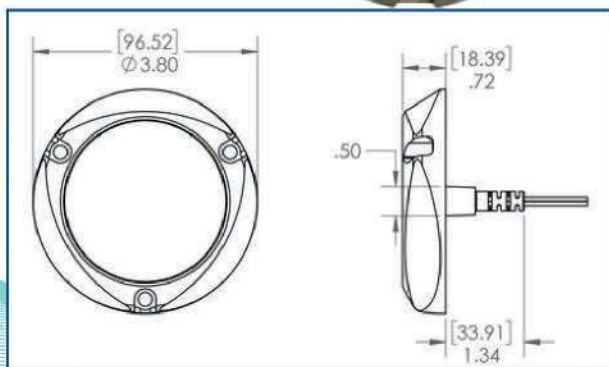

Color Match Commitment (CM) : No

Mounting Hole Diameter : 0.5»

Depth : 0.71in (1.80cm)

Diameter : 3.85in (9.77cm)