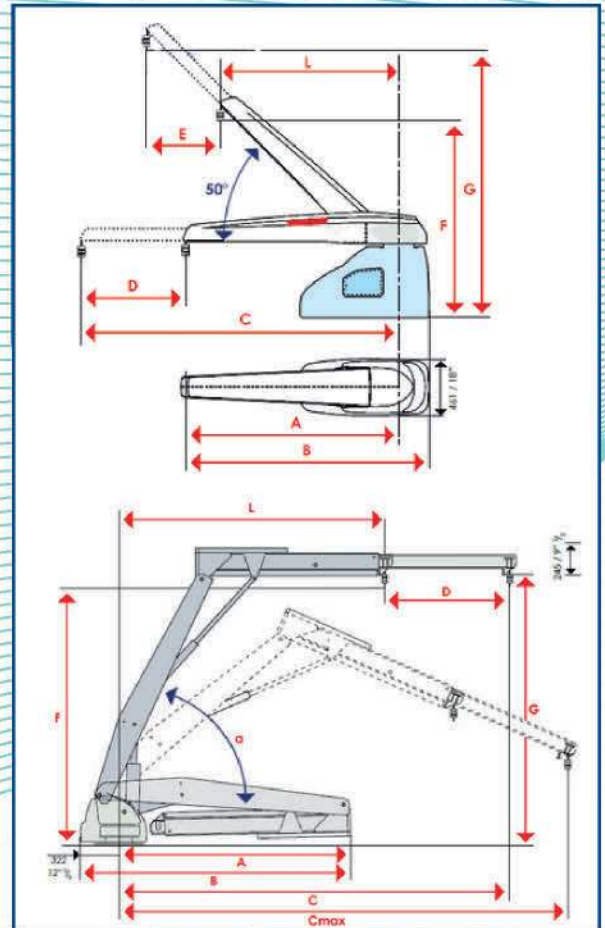

GRUES/GRÚAS

Model	A (mm/inch)	B (mm/inch)	C (mm/inch)	C max (mm/inch)	D (mm/inch)	E (mm/inch)	F (mm/inch)	G (mm/inch)	L (mm/inch)	α	Cable length (mm inch)	capacity standard (kg/lbs)	capacity optional (kg/lbs)	Weight (kg/lbs)
3010/37	2100/83"	2480/98"	3330/131"	--	1230/48"	785/31"	1810/71"	2765/109"	1590/62"	--	6700/264" 5400/213"	300/660	450/1000 600/1320	400/880
3010/40	2300/90"	2690/106"	3710/146"	--	1440/57"	920/36"	2000/79"	3080/121"	1715/68"	--	7700/303" 6200/244"	300/660	450/1000 600/1320	439/970
3023/45	2400/94"	2720/107"	4200/165"	--	1830/72"	1250/49"	1900/75"	3240/128"	1950/76"	--	5400/213"	500/1100		607/1340
3023/51	2800/110"	3130/123"	4850/191"	--	2050/81"	1350/53"	2250/89"	3700/146"	2200/86"	--	6200/244"	500/1100		680/1500
3030/29	1750/69"	1980/78"	2600/102"	--	850/33"	600/24"	1560/61"	2165/85" 1/4	1425/56"	--	4400/173" 3500/138"	300/660	450/100 600/1320	338/740
3030/33	1860/73"	2130/84"	2890/114"	--	1030/41"	660/26"	1810/71"	2605/102"	1530/60"	--	5700/224" 4600/181"	300/660	450/100 600/1320	378/770
3030/42	2430/96"	2730/107"	3930/155"	--	1500/59"	950/37"	2100/83"	3260/128"	1840/73"	--	7700/303" 6200/244"	300/660	450/100 600/1320	440/970
3030/45	2630/104"	2930/115"	4230/167"	--	1600/63"	1015/40"	2250/89"	3490/137"	1965/78"	--	7700/303" 6200/244"	300/660	500/1100	465/1020
GRUE AVEC BRAS ARTICULE / GRÚA PLEGABLE														
3048/26	1930/76"	2250/89"	2260/89"	2865/113"	--	--	2230/88"	--	--	--	4500/177"	500/1100	--	404/890
3048/31	2330/92"	2650/104"	2800/110"	3510/138"	--	--	2575/101"	--	--	--	7500/295"	500/1100	--	431/950
3075/30	1700/67"	2020/79"	2830/111"	3030/119"	920/36"	--	2030/80"	2060/81"	1900/75"	69°	4400/173" 3500/138"	300/700 500/1100	--	388/850
3075/37	1960/77"	2280/90"	3400/134"	3880/153"	1060/44"	--	2235/88"	2235/88"	2290/90"	69°	5700/224" 4500/177"	300/700 500/1100	--	434/950
3075/37.01	1960/77"	2280/90"	3350/132"	3830/151"	1060/41" 3/4	--	2620/103" 1/10	2820/111"	1850/73"	69°	5700/224" 4500/177"	300/700 500/1100	--	434/950

Découvrez la gamme complète sur le site officiel de notre fabricant : www.opacmare.com
Descubra la gama completa en la pagina web oficial de nuestro fabricante: www.opacmare.com