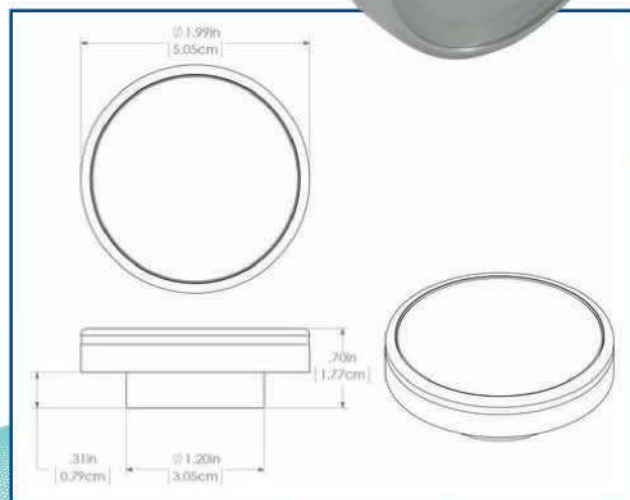

Mirage

Lumens (White) : 172
Voltage : 10-30vDC
12v DC Amps : 360mA
24v DC Amps : 180mA
Rated Watts : 3
CCT : 5000
CRI : 70+
Op. Temp F/C : -31/35 to + 131/55 F
Timed Toggled Protocol (TTP) : Yes
Third Party Dimmer Compatibility (3PD) : Yes
Color Match Commitment (CM) : Yes
Mounting Hole Diameter : 2"
Height : N/A
Width : N/A
Depth : 1in (2.54cm)
Diameter : 3.25in (8.25cm)

Halo

Lumens (White) : 160
Voltage : 10-30vDC
12v DC Amps : 360mA
24v DC Amps : 180mA
Rated Watts : 4
CCT : 5000
CRI : 70+
Op. Temp F/C : -31/35 to + 131/55
Timed Toggled Protocol (TTP) : No
Third Party Dimmer Compatibility (3PD) : Yes
Color Match Commitment (CM) : Yes
Mounting Hole Diameter : 1 1/4"
Height : N/A
Width : N/A
Depth : 0.70in (1.77cm)
Diameter : 1.99in (5.05cm)