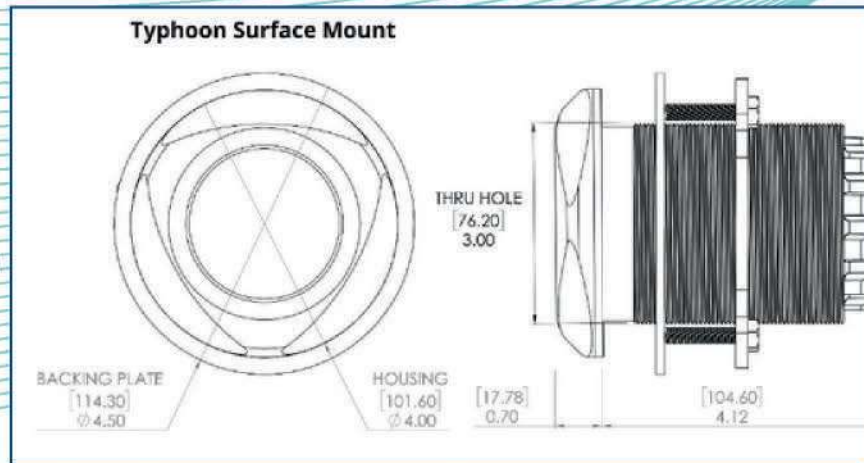

UNDERWATERLIGHTS

Sea Blaze Typhoon White/Blue cde : 101448

SeaBlaze Typhoon RGBW cde : 101449

Color Output : Dual-Color White/Blue or RGB

Finish / Housing : Bronze Surface Mount

Lumens : 10 000

Voltage : 10-30 vDC

12v DC Amps : 10A

24v DC Amps : 4.5A

Related Watts : 120W

Correlated Corrected Temperature (CCT) : 6500

Color Rendering Index (CRI) : 70+

Op. Temp F/C : -31/35 to + 131/55

Diameter : 4" (10.16cm)

Depth : 5.125' (13.01cm)

Mounting Hole : 3"

IP Rating : 68

PLI Enabled : Yes

Timed Toggled Protocol (TTP) : Yes

Third Party Dimmer Compatibility (3PD) : No

Color Match Commitment (CM) : No

CE Certified : Yes

UL Certified : No

SeaBlaze Typhoon FLUSH White/Blue cde : 101450

SeaBlaze Typhoon FLUSH RGBW cde : 101451

Color Output : Dual-Color White/Blue or RGB

Finish / Housing : Bronze Flush Mount

Lumens : 10 000

Voltage : 10-30 vDC

12v DC Amps : 10A

24v DC Amps : 4.5A

Related Watts : 120W

Correlated Corrected Temperature (CCT) : 6500

Color Rendering Index (CRI) : 70+

Op. Temp F/C : -31/35 to + 131/55

Diameter : 4.75in (12.06cm)

Depth : 5.125' (13.01cm)

Mounting Hole : 3.625

IP Rating : 68

PLI Enabled : Yes

Timed Toggled Protocol (TTP) : Yes

Third Party Dimmer Compatibility (3PD) : No

Color Match Commitment (CM) : No

CE Certified : Yes

UL Certified : No