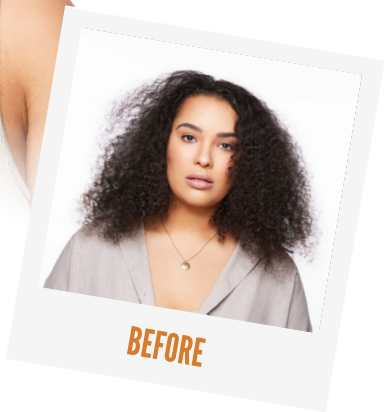

New!

BASSU MOISTURE BOND

LEAVE-IN TREATMENT

EXPERIENCE ▼
MOISTURE BOND

INSTANT MOISTURE REPAIR FOR BLEACHED, DRY & DAMAGED HAIR

SURFACEHAIR.COM