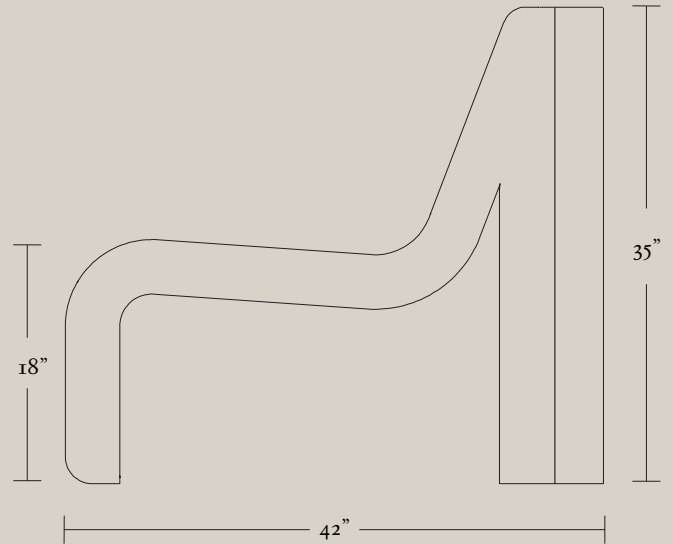

TALON Chair

coilanddrift.com
studio@coilanddrift.com
@coilanddrift

COIL +
DRIFT

Talon Chair is bold and unafraid. It's the grounding embrace you deserve at the end of the day. A dynamic object to be cherished and remembered.

The Talon Chair is inspired by the silhouette of a high heel shoe and is named after the word for high heel in French. This chair is both comfortable and bold. It's rounded vertical back and arched seat offer supreme comfort and make a statement.

DIMENSIONS

35"H x 29"W x 42"D

LEAD TIME

Please allow 16-18 weeks

'Maple' Mohair

'Capiz' Mohair

UPHOLSTERY OPTIONS

'Maple' Mohair