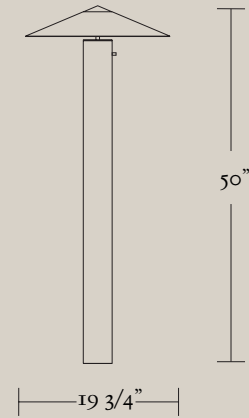

# YAMA Floor Lamp

coilandrft.com  
studio@coilandrft.com  
@coilandrft

COIL +  
DRIFT

This symmetrical floor lamp is comprised of an metal cylindrical base and a custom linen shade, which is cupped by a hand-turned metal cone that continues the shade's mountain-like profile. Also available in two table lamp sizes.

## DIMENSIONS

4 1/2" W x 50" H (Shade Diameter 19 3/4")

## LEAD TIME

Please allow 10-12 weeks