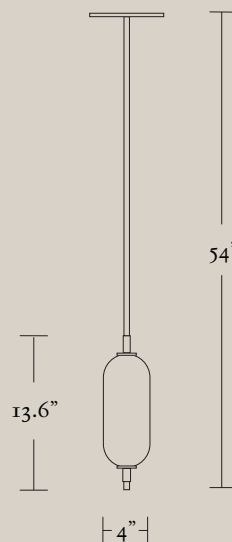

# PIERCE Pendant

coilandrft.com  
studio@coilandrft.com  
@coilandrft

COIL +  
DRIFT

A jewel-like pendant composed of a brass stem with a sandblasted glass orb that seems to pierce through it. The bulb inside the glass orb emits a defused glow from the center of its core. Stem height customized for each application.

## DIMENSIONS

4"W x 40"H, (rod height to order)

## LEAD TIME

Please allow 10-12 weeks

*Brushed Brass*