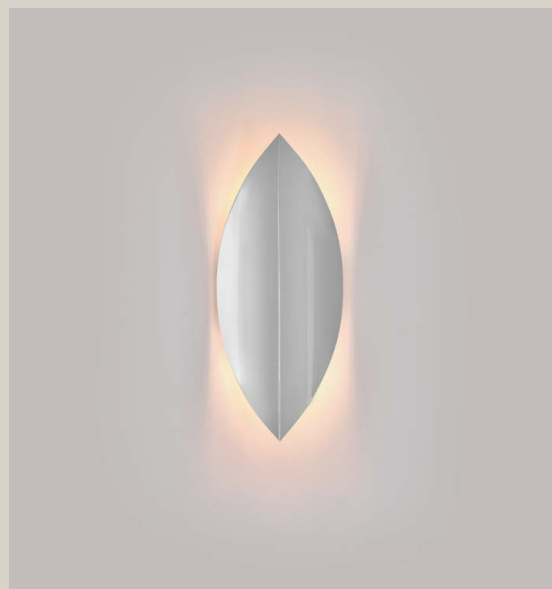

RIDGE Sconce, *small*

coilanddrift.com
studio@coilanddrift.com
@coilanddrift

COIL +
DRIFT

The Ridge Pendant is comprised of a large hand cut sheet of brass that is bent, soldered, and balanced perfectly on two stems to emulate the form of an owl's grand wingspan as it pushes the air downward and flies upward. Two concealed light sources under the large brass wings that illuminate the underside of the form. The Ridge Pendant is finished in a magnificent living verdigris patina. The top of the wings and the stems take on more light green and pink tones while the underside of the wing has more deep yellows and browns.

DIMENSIONS

5" W x 3.5" D x 12" H

LEAD TIME

Please allow 10-12 weeks

BULB

Emery Allen LED G9 4.5W
2700K dimmable, included

Polished Chrome

Blackened Brass