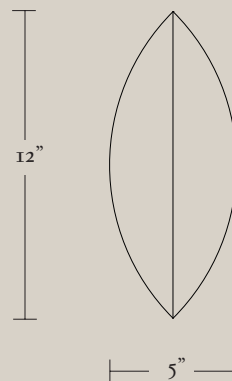

RIDGE Sconce, *small*

coilanddrift.com
studio@coilanddrift.com
@coilanddrift

COIL +
DRIFT

The Ridge Pendant is comprised of a large hand cut sheet of brass that is bent, soldered, and balanced perfectly on two stems to emulate the form of an owl's grand wingspan as it pushes the air downward and flies upward. Two concealed light sources under the large brass wings that illuminate the underside of the form. The Ridge Pendant is finished in a magnificent living verdigris patina. The top of the wings and the stems take on more light green and pink tones while the underside of the wing has more deep yellows and browns.

DIMENSIONS

5" W x 3.5" D x 12" H

LEAD TIME

Please allow 10-12 weeks

BULB

Emery Allen LED G9 4.5W
2700K dimmable, included

Polished Chrome

Blackened Brass