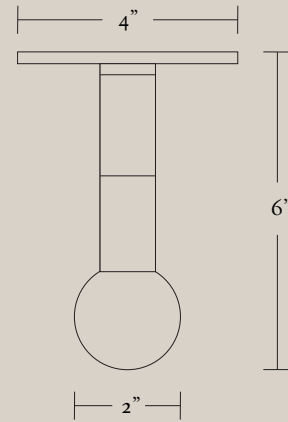

DIMENSIONS

2"W x 6"H x 4" dia canopy

LEAD TIME

Please allow 10-12 weeks

Walnut + Polished Chrome

Aged Brass + White Oak

FINISH OPTIONS

Walnut