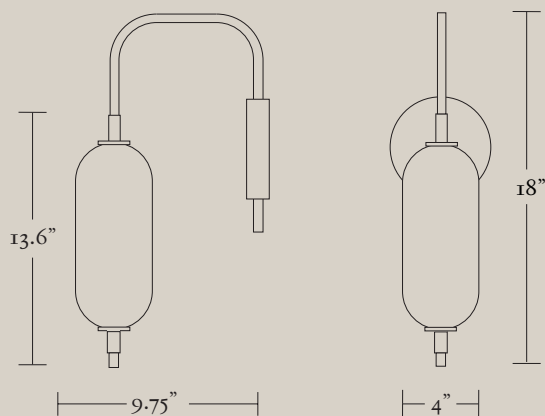

# PIERCE Sconce

coilandrft.com  
studio@coilandrft.com  
@coilandrft

COIL +  
DRIFT

A jewel-like sconce composed of a bent brass stem with a sandblasted glass orb that seems to pierce through it. The bulb inside the glass orb emits a defused glow from the center of its core. The brass plate is circular polished.

## DIMENSIONS

9 3/4" L x 4" W x 18" H

## LEAD TIME

Please allow 10-12 weeks

*Brushed Brass*

*Blackened Steel*