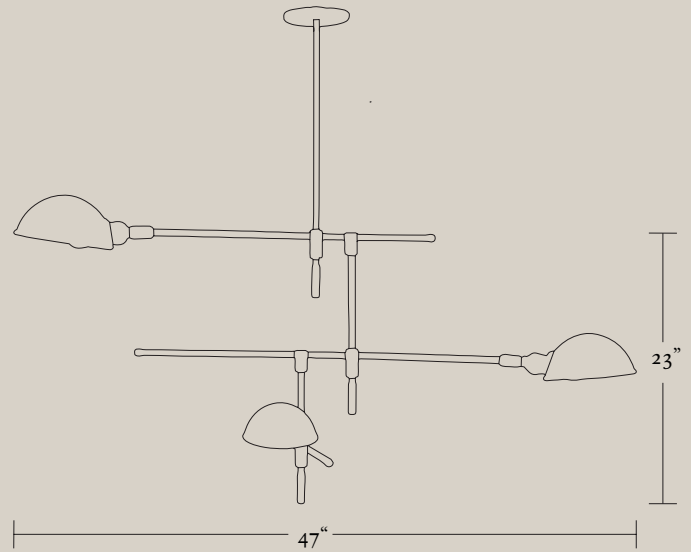

ATLAS Chandelier

coilanddrift.com
studio@coilanddrift.com
@coilanddrift

COIL +
DRIFT

Parabolic brass shades and swiveling arms elevate this richly-composed fixture. The Atlas Chandelier features three adjustable lights. Emulating a mobile, the length and placement of each arm results in a balanced form.

DIMENSIONS

47"L x 23"W x 23"H

LEAD TIME

Please allow 12-14 weeks

Gently Aged Brass / Walnut

FINISH OPTIONS

Tarnished Nickel

Brushed Brass