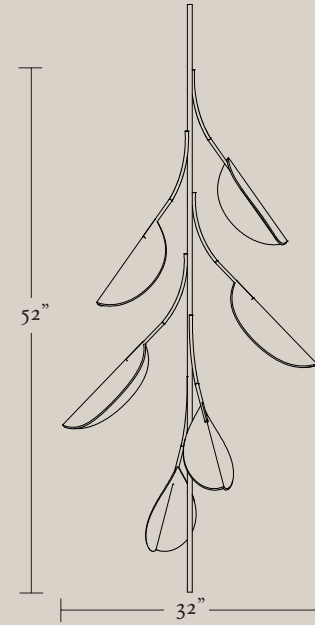

RIDGE Chandelier

coilanddrift.com
studio@coilanddrift.com
@coilanddrift

COIL +
DRIFT

A single blackened brass stem drops from the ceiling with six bent brass arms reaching out culminating in leaf-like bent brass shades. The shades appear to weigh down their arms, pulling each arm downward (or maybe they are reaching upward like a plant that has just enjoyed a Summer rainstorm after a long dry spell). The arms grow out of the stem in opposing pairs with each arm resting on its own horizontal plane making the chandelier attractive from all vantage points.

DIMENSIONS

32" L x 32" W x 52" H

LEAD TIME

Please allow 12-14 weeks

BULB

Emery Allen LED E12 2.5W
2700K dimmable, *included*

Blackened Brass + Gently Aged Brass

FINISH OPTIONS