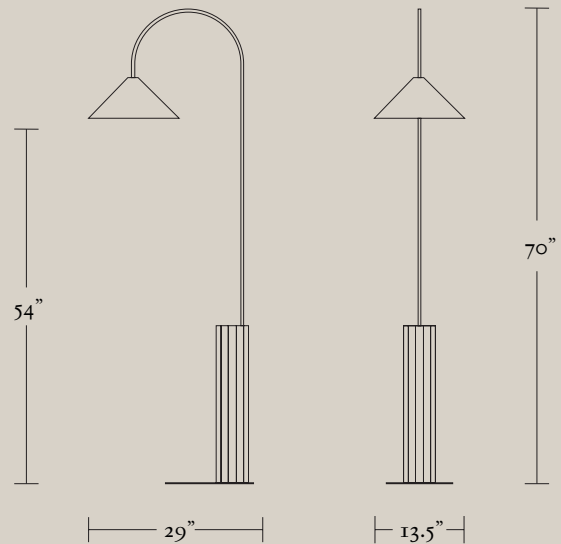

BISHOP Tall Floor Lamp

coilndrift.com
studio@coilndrift.com
@coilndrift

COIL +
DRIFT

The elegant Bishop Tall Floor lamp is inspired by the iconic Bishop's Hook cast-iron street lamps that illuminate New York City's Williamsburg Bridge. The octagonal base of the Bishop Tall Floor Lamp is heavily-weighted and the floor lamps come with blackened-steel base plates for added stability. The floor lamp cord has a step on/off switch..

DIMENSIONS

70" H x 24" W + Shade Diameter 13 1/2"

LEAD TIME

Please allow 10-12 weeks

Brushed Brass + Ebony Stained Ash + Blackened Steel Shade

Ebony Stained Ash + Blackened Steel Shade and Stem

FINISH OPTIONS