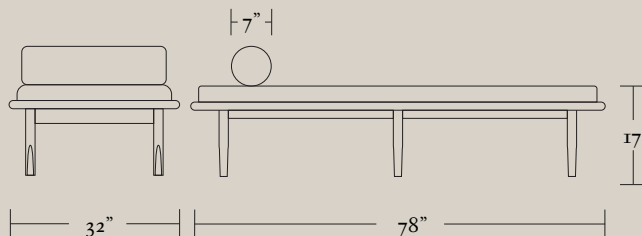

SYLVA Daybed

coilandrft.com
studio@coilandrft.com
@coilandrft

COIL +
DRIFT

Scandinavian minimalism and calm, luxurious texture come together in this six-legged modern daybed. The white oak base is comprised of a rounded-edge frame and distinctively hand-shaped legs, which taper on two sides. The plush cushion features centered tufting and elegant seaming. COM is also an option and can be specified at seven yards.

DIMENSIONS

78" L x 32" W x 17" H (Base Height w/o Cushion 14")

LEAD TIME

Please allow 16-18 weeks

Cinnamon Stained Ash + Diagonal Woven Linen

Walnut + Grey Linen Solid

FINISH OPTIONS

Ebony-Stained Ash