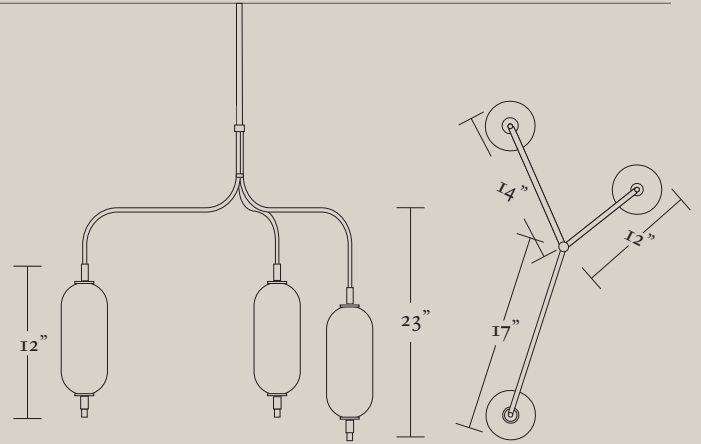

PIERCE Chandelier

coilanddrift.com
studio@coilanddrift.com
@coilanddrift

COIL +
DRIFT

A jewel-like chandelier composed of a brass stem with sandblasted glass orbs that seem to pierce through them. The bulb inside the glass orb emits a defused glow from the center of its core. Stem height customized for each application.

DIMENSIONS

36"L x 19"W x 29"H, (rod height to order)

LEAD TIME

Please allow 12-14 weeks

Brushed Brass

Polished Chrome

FINISH OPTIONS

Polished Brass