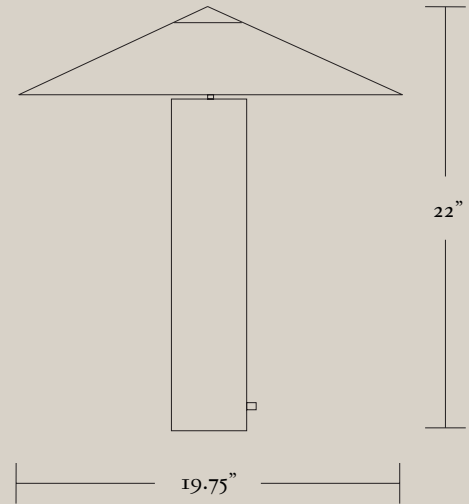

YAMA Table Lamp

large

coilanddrift.com
studio@coilanddrift.com
@coilanddrift

COIL +
DRIFT

This symmetrical table lamp is comprised of an aged-brass base and a custom linen shade, which is supported by a hand-turned aged-brass cap that continues the shade's profile. The shade shape is inspired by a mountain and the aged-brass base furthers the elemental dynamics of the piece. Available in multiple sizes.

DIMENSIONS

4 1/2" W x 22" H (Shade Diameter 19 3/4")

LEAD TIME

Please allow 10-12 weeks

Aged Brass + Ivory Linen

Tarnished Nickel + Ivory Linen

FINISH OPTIONS

Tarnished Nickel