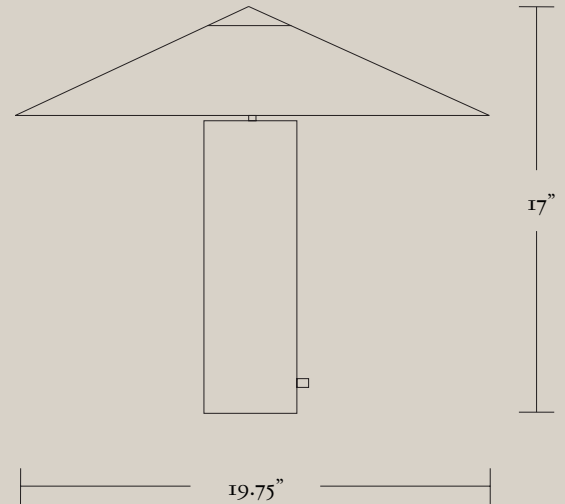

YAMA Table Lamp

small

coilanddrift.com
studio@coilanddrift.com
@coilanddrift

COIL +
DRIFT

This symmetrical table lamp is comprised of an aged-brass base and a custom linen shade, which is supported by a hand-turned aged-brass cap that continues the shade's profile. The shade shape is inspired by a mountain and the aged-brass base furthers the elemental dynamics of the piece. Available in multiple sizes.

DIMENSIONS

4 1/2" W x 17" H (Shade Diameter 19 3/4")

LEAD TIME

Please allow 10-12 weeks

Aged Brass + Ivory Linen

Tarnished Nickel + Ivory Linen

FINISH OPTIONS

Tarnished Nickel