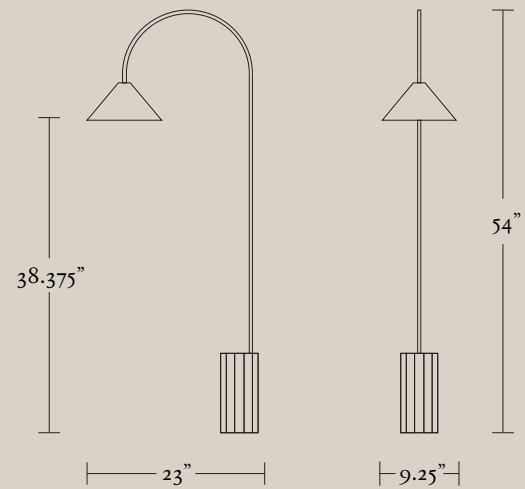

BISHOP Task Floor Lamp

coilndrift.com
studio@coilndrift.com
@coilndrift

COIL +
DRIFT

The elegant Bishop Task Floor lamp is inspired by the iconic Bishop's Hook cast-iron street lamps that illuminate New York City's Williamsburg Bridge. The octagonal stained-wood base is heavily weighted. The clear cord has a step on/off switch. A 7" x 12" blackened-steel base plate is included with each lamp for added stability.

DIMENSIONS

54" H x 20" W + Shade Diameter 9.25"

LEAD TIME

Please allow 10-12 weeks

Brushed Brass + Ebony Stained Ash Base + Blackened Steel Shade

FINISH OPTIONS

Polished Brass

Brushed Brass