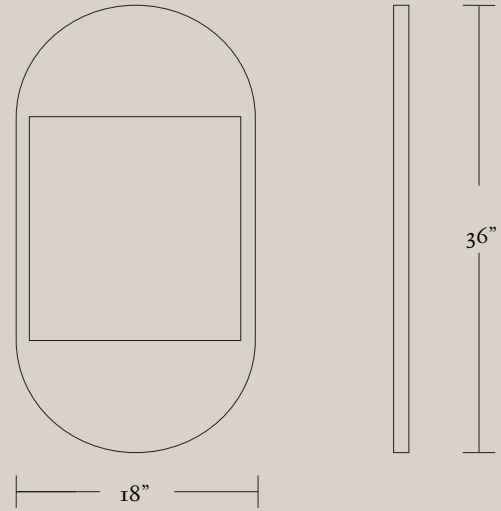

JUNE Mirror

small

coilandrft.com
studio@coilandrft.com
@coilandrft

COIL +
DRIFT

Concentric circles carved into walnut wood creates a stunning sculptural pattern both modern and reminiscent of glamorous 1970's decor. The rounded carving creates beautiful wave-like patterning in the rich walnut grain. This captivating mirror mounts either vertically or horizontally and is available in two sizes.

DIMENSIONS

18" W x 1" D x 36" H

LEAD TIME

Please allow 12-14 weeks

White Oak + Clear Mirror

Walnut + Clear Mirror

FINISH OPTIONS

White Oak