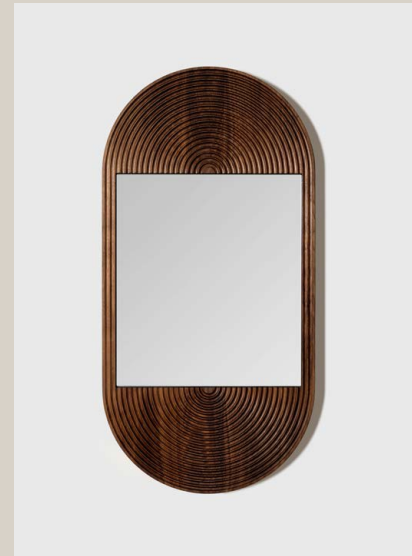

JUNE Mirror

small

coilandrft.com
studio@coilandrft.com
@coilandrft

COIL +
DRIFT

Concentric circles carved into walnut wood creates a stunning sculptural pattern both modern and reminiscent of glamorous 1970's decor. The rounded carving creates beautiful wave-like patterning in the rich walnut grain. This captivating mirror mounts either vertically or horizontally and is available in two sizes.

DIMENSIONS

18" W x 1" D x 36" H

LEAD TIME

Please allow 12-14 weeks

White Oak + Clear Mirror

Walnut + Clear Mirror

FINISH OPTIONS

White Oak

Hard Maple

Walnut

Ebony-Stained Ash

Clear Mirror

Bronze Mirror