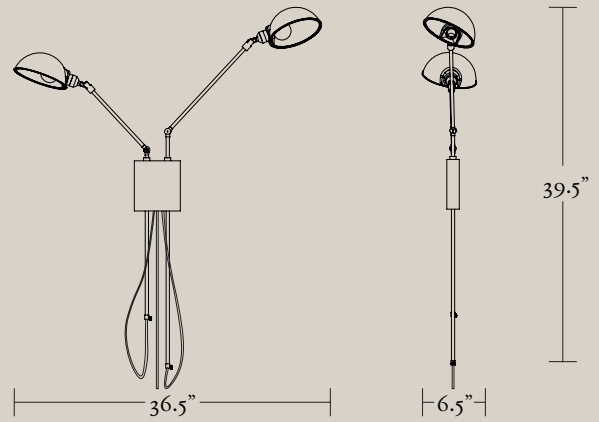

ATLAS Sconce Double

plug-in

coilandrft.com
studio@coilandrft.com
@coilandrft

COIL +
DRIFT

Parabolic brass shades and swiveling arms elevate these richly-textural fixtures. The Atlas Double Sconce features two adjustable lights. The plug-in version has a toggle switch on the black cloth-wrapped cord.

DIMENSIONS

36.5" L x 6.5" W x 39.5" H x 1 1/2" Plate

LEAD TIME

Please allow 10-12 weeks

Brushed Brass + Walnut + Black Cloth Cord

FINISH OPTIONS

Walnut

Brushed Brass

Black Cloth Cord