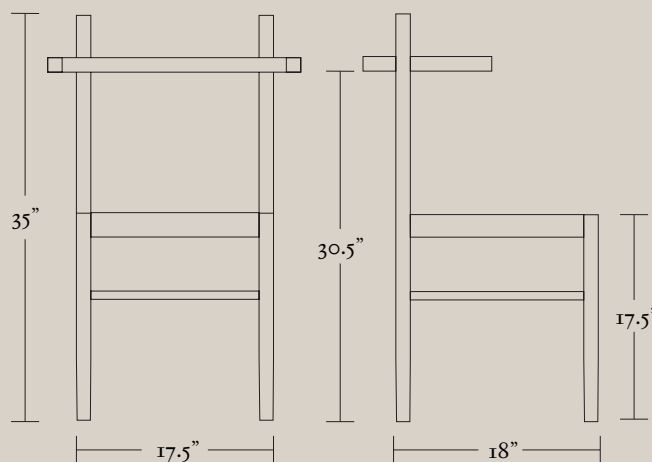

SOREN Chair

coilandrft.com
studio@coilandrft.com
@coilandrft

COIL +
DRIFT

The Soren Chair celebrates a minimal aesthetic as well as the natural beauty of its materials, wood and leather. The chair's back rest is a bold circular arch that is lined with a strip of black leather on its inner face, and fits seamlessly into the vertical uprights. High-density foam lines the seat bringing comfort to this bold statement chair.

DIMENSIONS

17.5" W x 18" D x 35" H

LEAD TIME

Please allow 14 weeks

Cinnamon Stained Ash + Black Leather

Ebony Stained Ash + Black Leather

FINISH OPTIONS

Ebony-Stained Ash