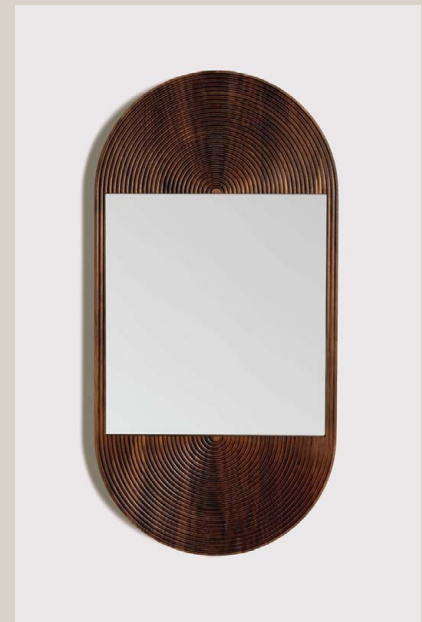

JUNE Mirror

large

coilandrft.com
studio@coilandrft.com
@coilandrft

COIL +
DRIFT

Concentric circles carved into walnut wood creates a stunning sculptural pattern both modern and reminiscent of glamorous 1970's decor. The rounded carving creates beautiful wave-like patterning in the rich walnut grain. This captivating mirror mounts either vertically or horizontally and is available in two sizes.

DIMENSIONS

Large: 25" W x 1" D x 50" H

LEAD TIME

Please allow 12-14 weeks

White Oak + Bronze Mirror

Walnut + Clear Mirror

FINISH OPTIONS

White Oak

Hard Maple

Walnut

Ebony-Stained Ash

Clear Mirror

Bronze Mirror