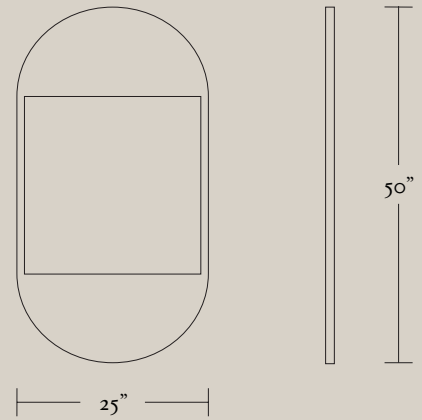

JUNE Mirror

large

coilandrft.com
studio@coilandrft.com
@coilandrft

COIL +
DRIFT

Concentric circles carved into walnut wood creates a stunning sculptural pattern both modern and reminiscent of glamorous 1970's decor. The rounded carving creates beautiful wave-like patterning in the rich walnut grain. This captivating mirror mounts either vertically or horizontally and is available in two sizes.

DIMENSIONS

Large: 25" W x 1" D x 50" H

LEAD TIME

Please allow 12-14 weeks

White Oak + Bronze Mirror

Walnut + Clear Mirror

FINISH OPTIONS

White Oak